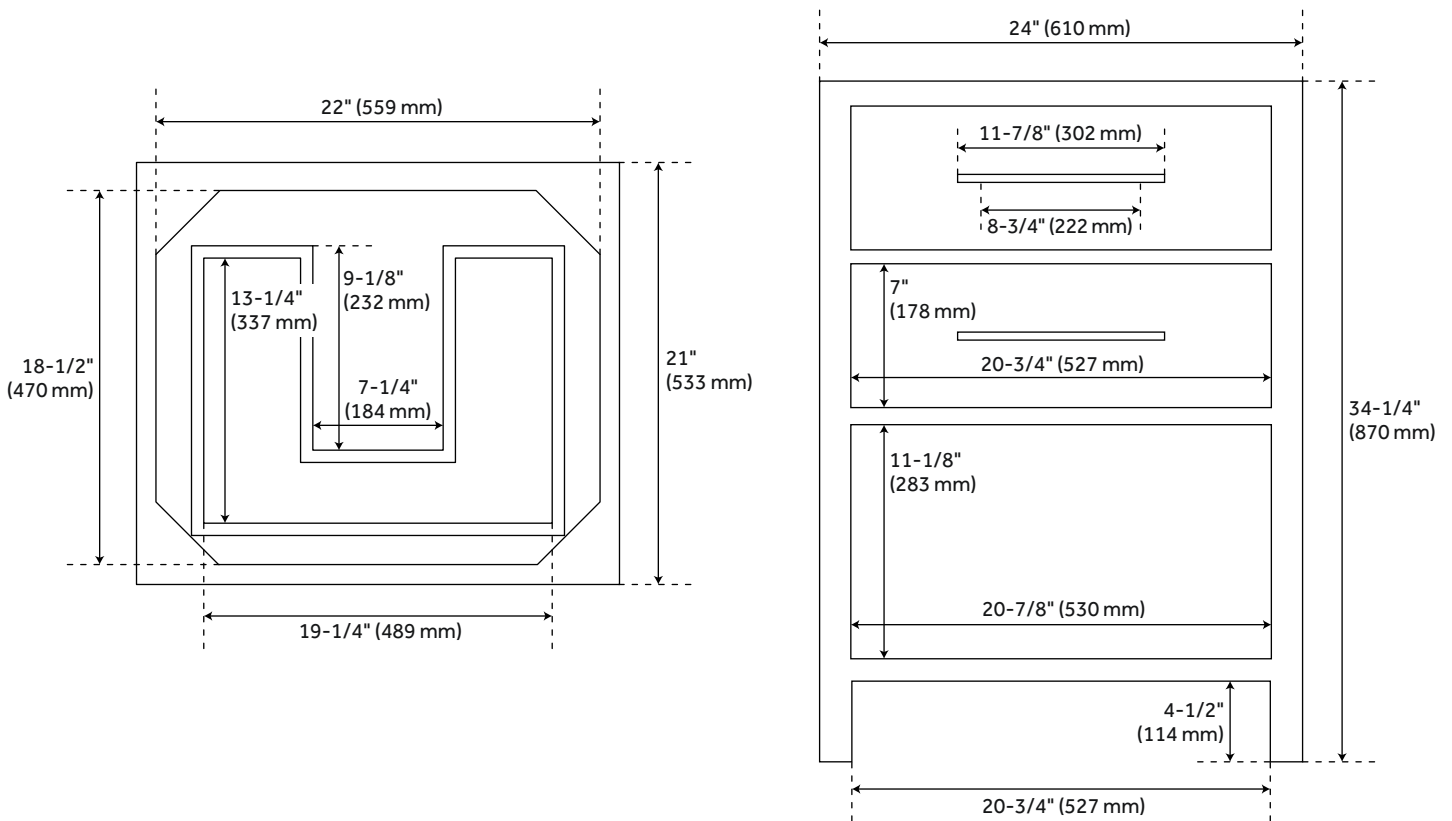

24" ROBERTSON CONSOLE VANITY CABINET - BRUSHED WHITE

All dimensions and specifications are nominal and may vary. Use actual products for accuracy in critical situations.