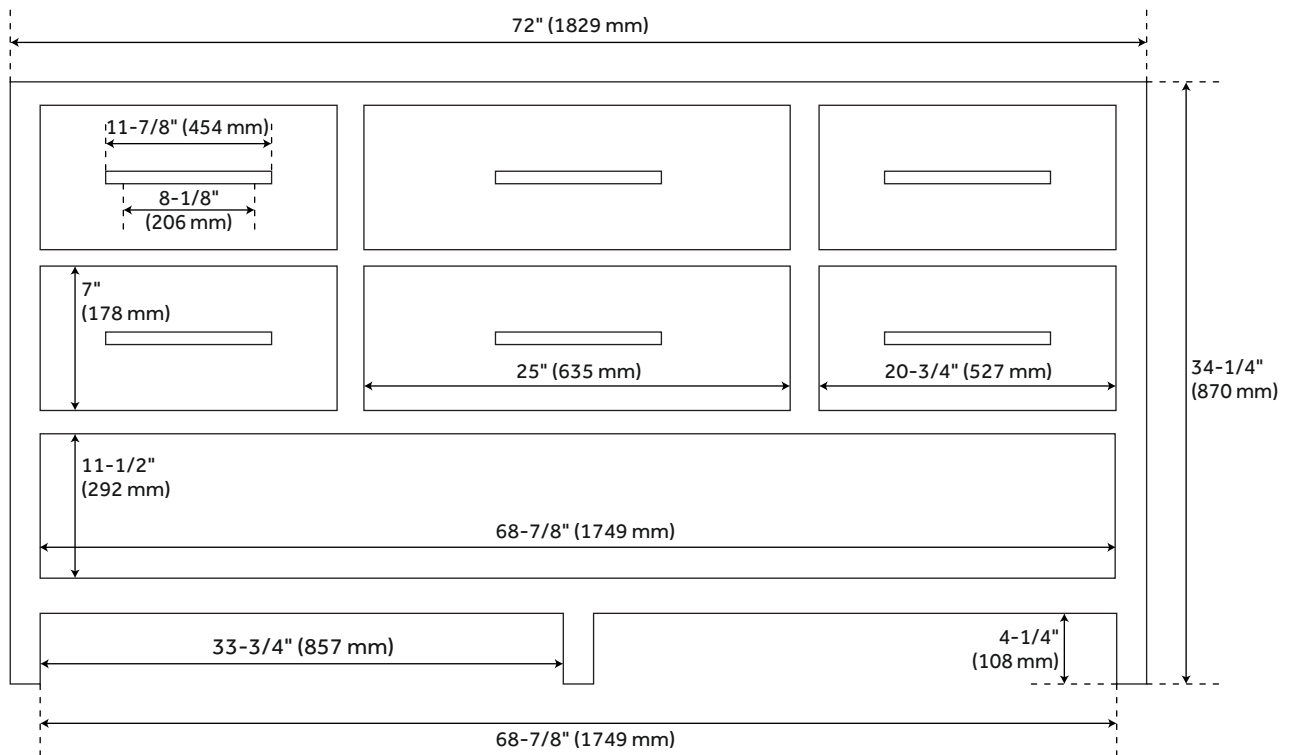

72" ROBERTSON DOUBLE CONSOLE VANITY CABINET - BRUSHED WHITE

All dimensions and specifications are nominal and may vary. Use actual products for accuracy in critical situations.