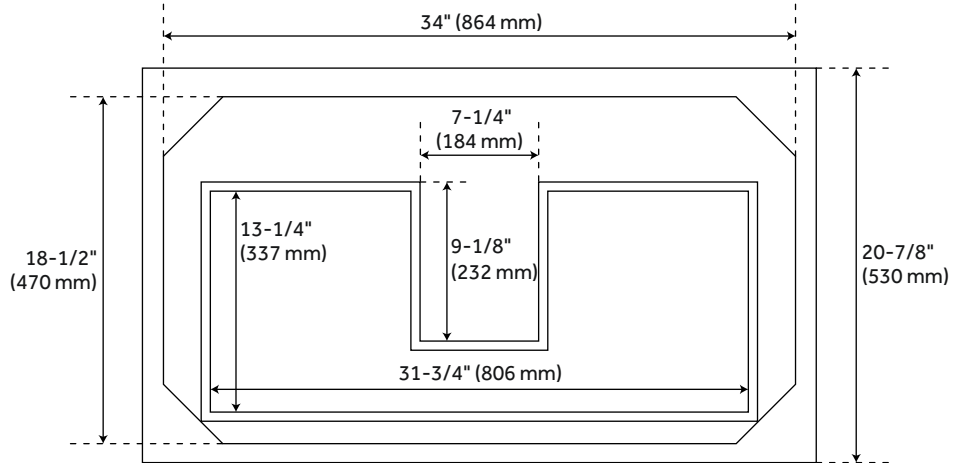

36" ROBERTSON CONSOLE VANITY CABINET - BRUSHED WHITE - VANITY CABINET ONLY

SKU: 484772
Code: SH484772

FEATURES

Installation Type: Freestanding
Features: Soft-Close Hinges
Product Finish: Brushed White
Material: Mahogany
Number of Drawers: 1
Width: 36"
Height: 34-3/8"
Depth: 20-7/8"
Assembly Required: No
Number of Shelves: 1
Dovetail Drawers: Yes
Faucet Included: No
Size: 36"
Hardware Finish: Satin Nickel
Built-In Adjusters: Yes
Sink Included: No
Vanity Top Included: No
Mirror Included: No

REVISED 8/4/2023

36" ROBERTSON CONSOLE VANITY CABINET - BRUSHED WHITE - VANITY CABINET ONLY

SKU: 484772
Code: SH484772

ADDITIONAL FEATURES

- See Installation Instructions for directions to attach the vanity top and sink.
- All dimensions are (\pm 1/2").
- [Wood finish samples available.](#)

REVISED 8/4/2023

36" ROBERTSON CONSOLE VANITY CABINET - BRUSHED WHITE

All dimensions and specifications are nominal and may vary. Use actual products for accuracy in critical situations.