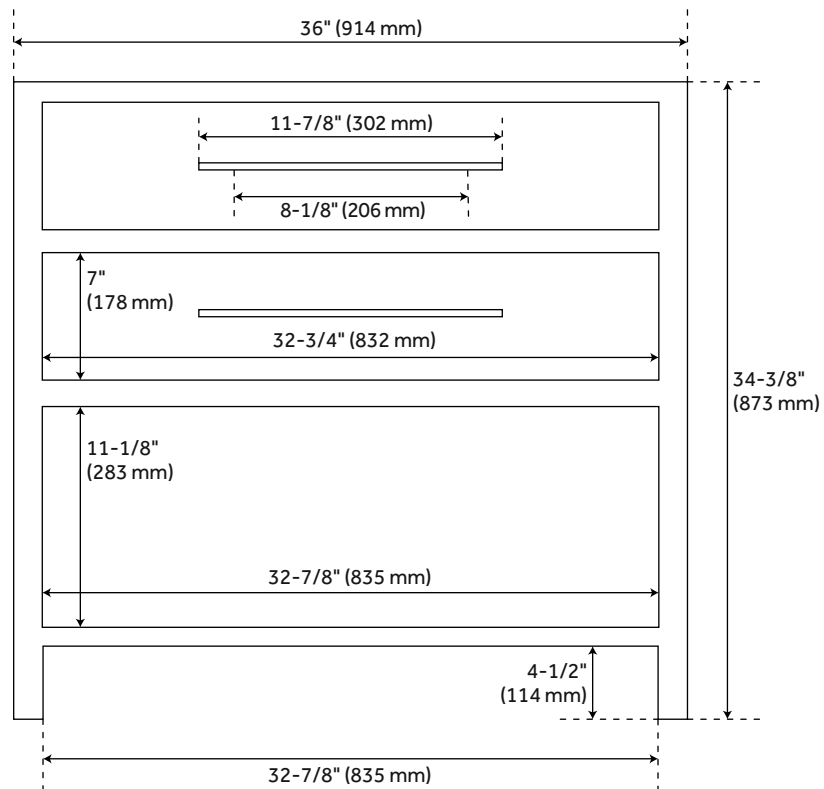

36" ROBERTSON CONSOLE VANITY CABINET - BRUSHED WHITE - VANITY CABINET ONLY

SKU: 484772
Code: SH484772

FEATURES

Installation Type: Freestanding
Features: Soft-Close Hinges
Product Finish: Brushed White
Material: Mahogany
Number of Drawers: 1
Width: 36"
Height: 34-3/8"
Depth: 20-7/8"
Assembly Required: No
Number of Shelves: 1
Dovetail Drawers: Yes
Faucet Included: No
Size: 36"
Hardware Finish: Satin Nickel
Built-In Adjusters: Yes
Sink Included: No
Vanity Top Included: No
Mirror Included: No

REVISED 8/4/2023

36" ROBERTSON CONSOLE VANITY CABINET - BRUSHED WHITE - VANITY CABINET ONLY

SKU: 484772
Code: SH484772

ADDITIONAL FEATURES

- See Installation Instructions for directions to attach the vanity top and sink.
- All dimensions are (\pm 1/2").
- [Wood finish samples available.](#)

REVISED 8/4/2023

36" ROBERTSON CONSOLE VANITY CABINET - BRUSHED WHITE

All dimensions and specifications are nominal and may vary. Use actual products for accuracy in critical situations.