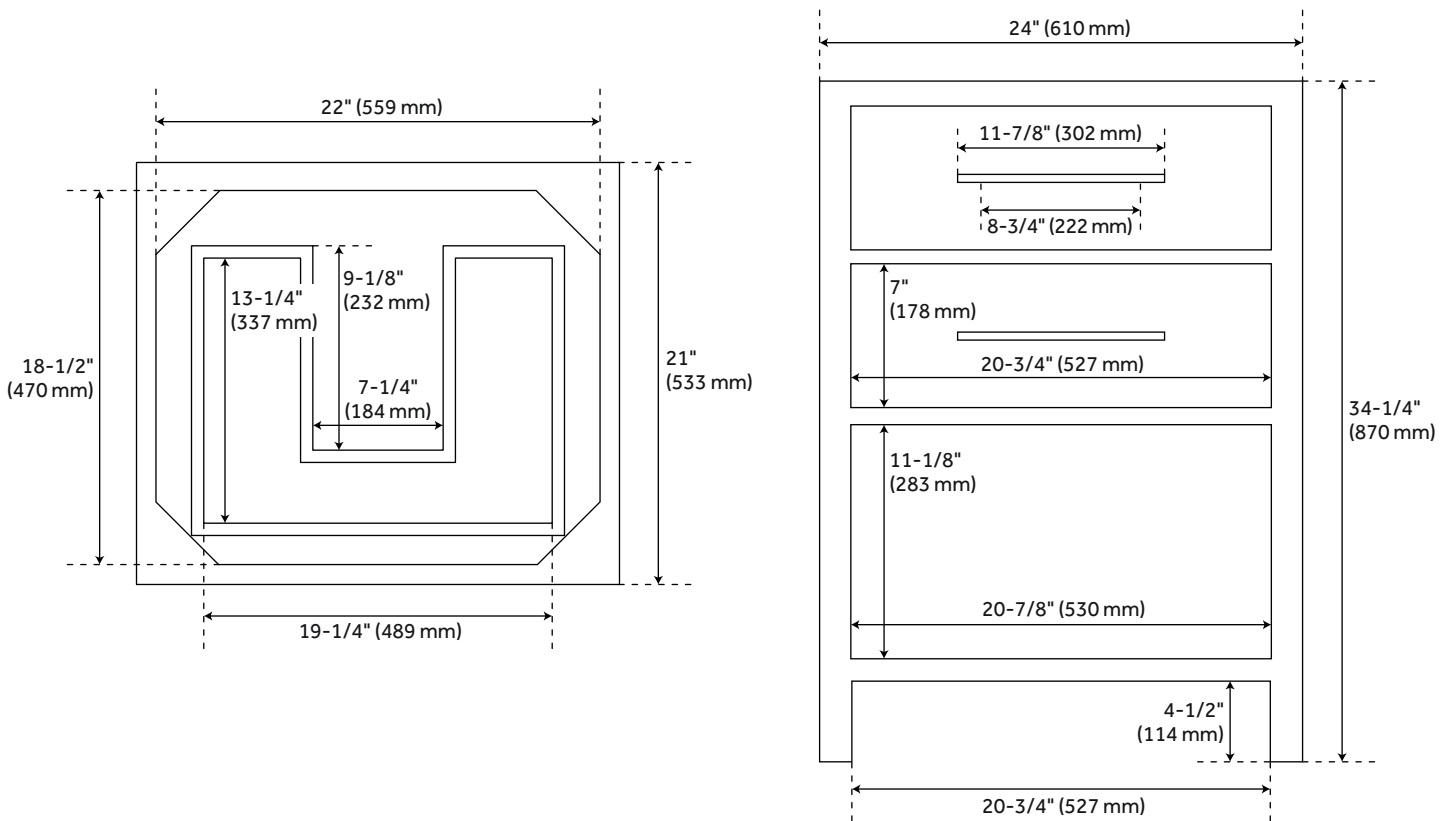

24" ROBERTSON CONSOLE VANITY CABINET - BRUSHED WHITE - VANITY CABINET ONLY

SKU: 484770
Code: SH484770

FEATURES

Installation Type: Freestanding
Features: Soft-Close Hinges
Product Finish: Brushed White
Material: Mahogany
Number of Drawers: 1
Width: 24"
Height: 34-1/4"
Depth: 21"
Assembly Required: No
Number of Shelves: 1
Dovetail Drawers: Yes
Faucet Included: No
Size: 24"
Hardware Finish: Satin Nickel
Built-In Adjusters: Yes
Sink Included: No
Vanity Top Included: No
Mirror Included: No

REVISED 8/4/2023

24" ROBERTSON CONSOLE VANITY CABINET - BRUSHED WHITE - VANITY CABINET ONLY

SKU: 484770
Code: SH484770

ADDITIONAL FEATURES

- See Installation Instructions for directions to attach the vanity top and sink.
- All dimensions are (\pm 1/2").
- [Wood finish samples available.](#)

REVISED 8/4/2023

24" ROBERTSON CONSOLE VANITY CABINET - BRUSHED WHITE

All dimensions and specifications are nominal and may vary. Use actual products for accuracy in critical situations.