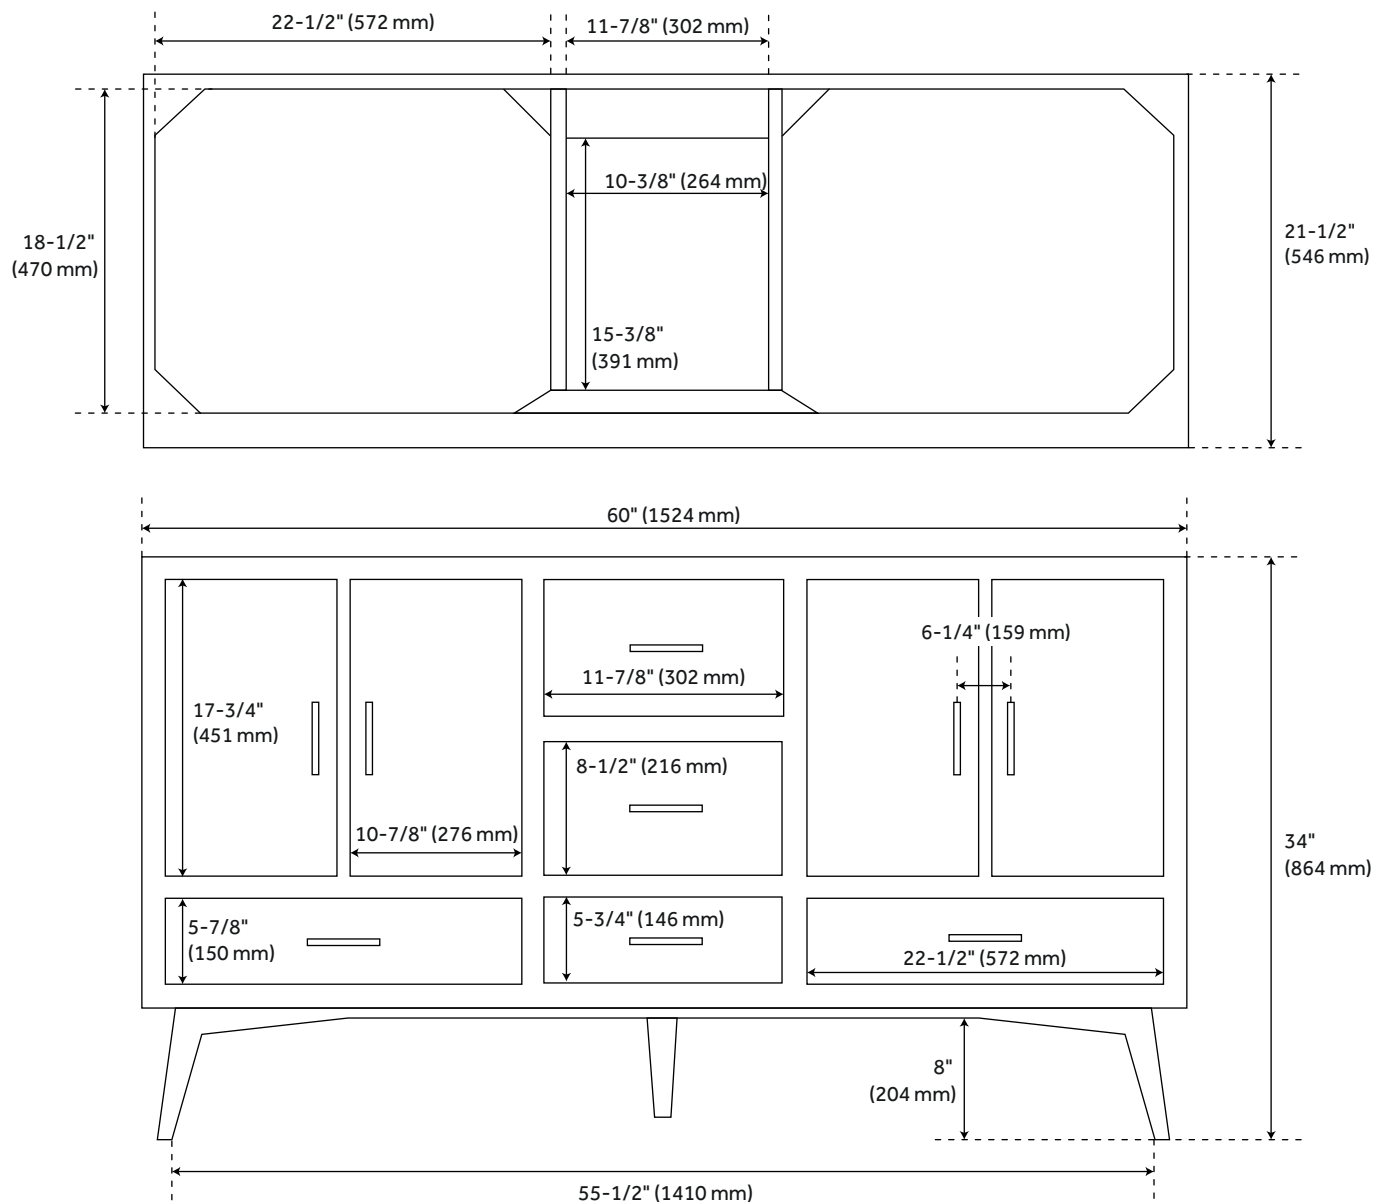

## FEATURES

Installation Type: Freestanding  
Features: Soft-Close Hinges  
Matching Mirror  
Design: Modern  
Product Finish: Bright White  
Material: Mahogany  
Number of Doors: 4  
Number of Drawers: 5  
Width: 60"  
Height: 34"  
Depth: 21-1/2"  
Assembly Required: Yes  
Dovetail Drawers: Yes  
Number of Basins: 2  
Sink Installation: Undermount - Rectangle  
Basin Length: 15-3/4"  
Basin Width: 11-7/8"  
Water Depth To Overflow: 4-1/8"  
Fits Drain Hole Size: 1-1/2"  
Faucet Included: No  
Sink Material: Porcelain  
Vanity Top Thickness: 3cm  
Water Depth to Rim: 5-1/2"  
Hardware Finish: Brass  
Built-In Adjusters: Yes  
Sink Included: Yes  
Sink Color: White  
Basin Overflow: Yes  
Vanity Top Included: Yes  
Vanity Top Depth: 22"  
Vanity Top Width: 61"  
Backsplash: Yes  
Mirror Included: No

# 60" NOVAK VANITY WITH RECTANGULAR UNDERMOUNT SINKS - BRIGHT WHITE

SKU: 953912-60-RUMB

Code: SH485175, SH485176, SH485177, SH485178, SH485179, SH485180, SH485181, SH485182

## ADDITIONAL FEATURES

- Includes a matching backsplash and white porcelain sinks.
- Polished Carrara Marble is sourced from Italy.
- Each stone top is carved from a single piece of stone and will feature natural variations.
- All dimensions are ( $\pm 1/2"$ ).

# 60" NOVAK VANITY - BRIGHT WHITE - CABINET ONLY

All dimensions and specifications are nominal and may vary. Use actual products for accuracy in critical situations.