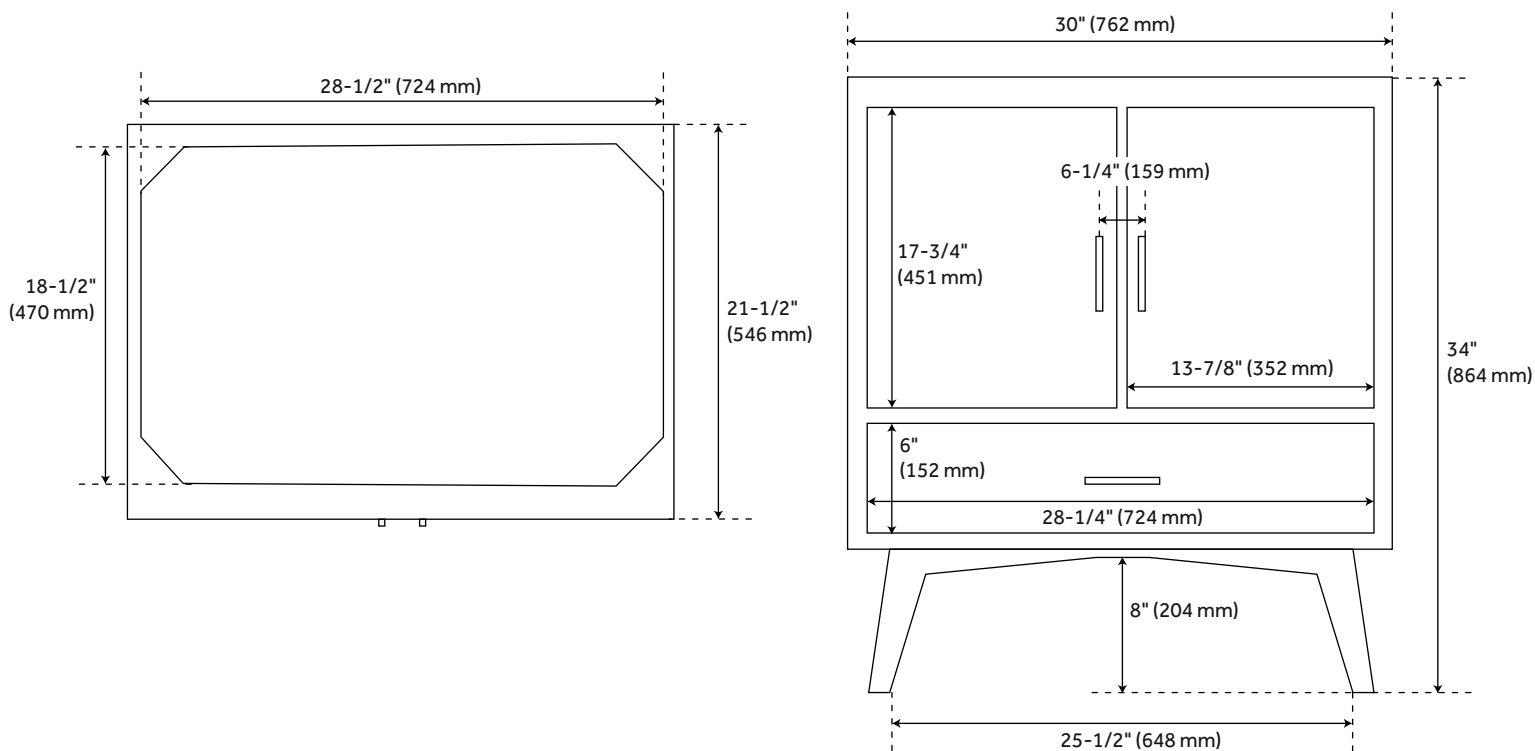

## FEATURES

Installation Type: Freestanding  
Features: Soft-Close Hinges  
Matching Mirror  
Design: Modern  
Product Finish: Bright White  
Material: Mahogany  
Number of Doors: 2  
Number of Drawers: 1  
Width: 30"  
Height: 34"  
Depth: 21-1/2"  
Assembly Required: Yes  
Dovetail Drawers: Yes  
Number of Basins: 1  
Sink Installation: Undermount - Oval  
Basin Length: 16"  
Basin Width: 12-1/2"  
Water Depth To Overflow: 5"  
Fits Drain Hole Size: 1-1/2"  
Faucet Included: No  
Sink Material: Porcelain  
Vanity Top Thickness: 3cm  
Water Depth to Rim: 6"  
Hardware Finish: Brass  
Built-In Adjusters: Yes  
Sink Included: Yes  
Sink Color: White  
Basin Overflow: Yes  
Vanity Top Included: Yes  
Vanity Top Depth: 22"  
Vanity Top Width: 31"  
Backsplash: Yes  
Mirror Included: No

## ADDITIONAL FEATURES

- Includes a matching backsplash and white porcelain sink.
- Polished Carrara Marble is sourced from Italy.
- Each stone top is carved from a single piece of stone and will feature natural variations.
- See Installation Instructions for directions to attach the vanity top and sink.
- All dimensions are ( $\pm 1/2''$ ).

# 30" NOVAK VANITY - BRIGHT WHITE - CABINET ONLY

All dimensions and specifications are nominal and may vary. Use actual products for accuracy in critical situations.