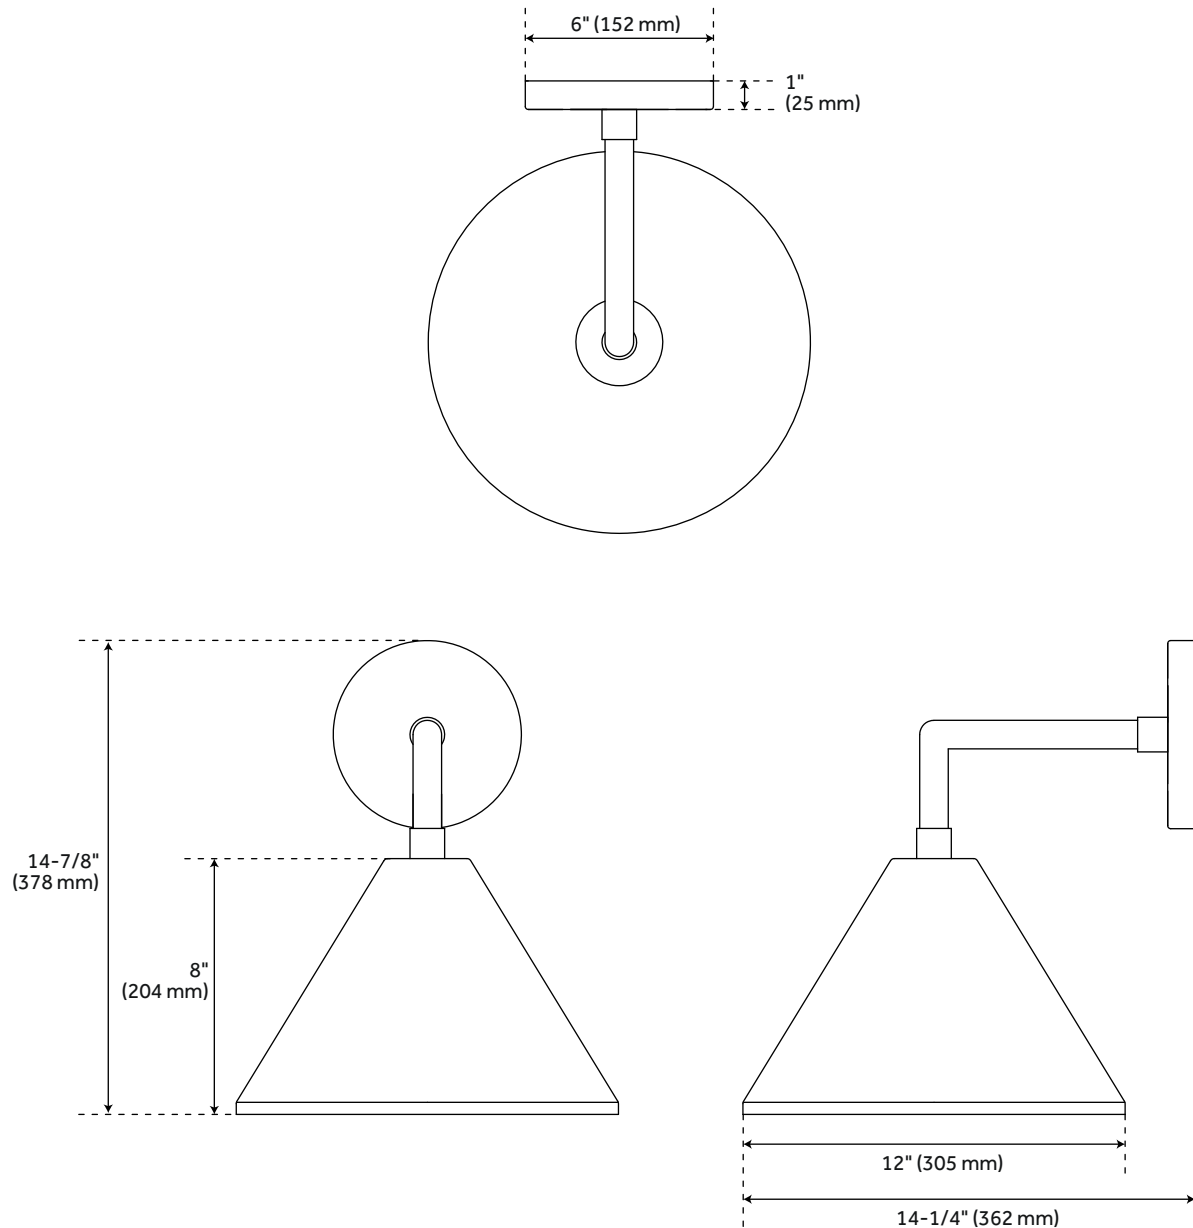

## ADDITIONAL FEATURES

- Hardwired.
- Light Bulb Base Type: Medium-E26.
- 12" Overall Measurements: 12-3/8" H x 10" W x 11-7/8" D. Backplate: 5" Diameter x 3/4" D.
- 15" Overall Measurements: 14-7/8" H x 12" W x 14-1/4" D. Backplate: 6" Diameter x 1" D.
- Dark Sky Approved; Use 3000k or warmer lamps to meet International Dark-Sky Association friendly criteria.

# 12" PENTLEY OUTDOOR ENTRANCE WALL SCONCE - SINGLE LIGHT

SKU: 953843  
Code: SHEL7000

All dimensions and specifications are nominal and may vary. Use actual products for accuracy in critical situations.

# 15" PENTLEY OUTDOOR ENTRANCE WALL SCONCE - SINGLE LIGHT

SKU: 953843  
Code: SHEL7001

All dimensions and specifications are nominal and may vary. Use actual products for accuracy in critical situations.