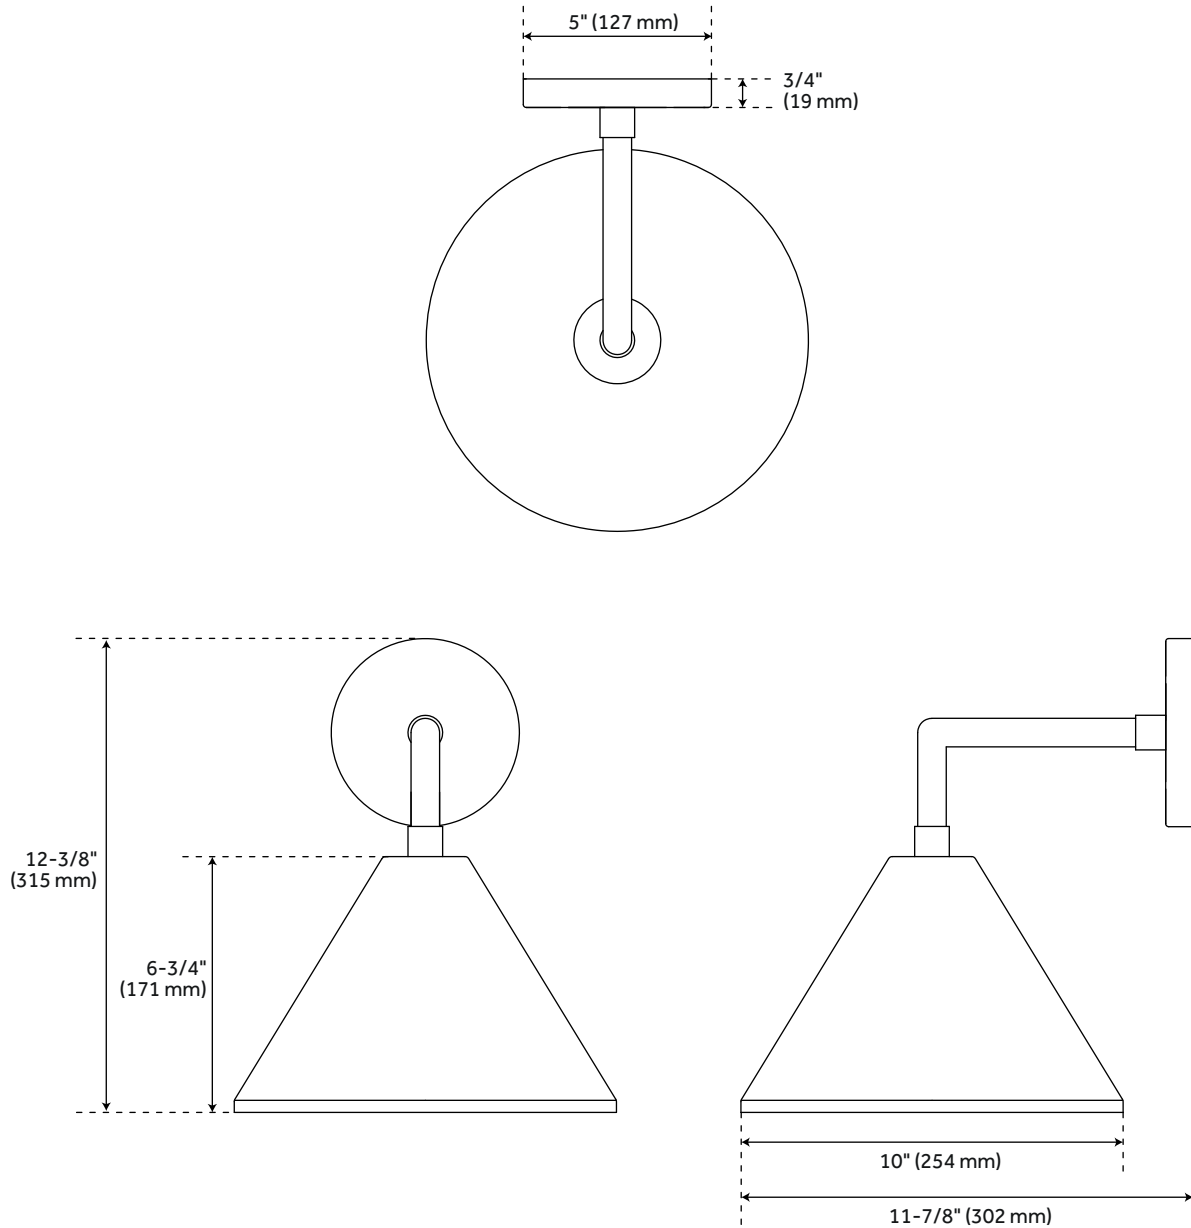

12" PENTLEY OUTDOOR ENTRANCE WALL SCONCE - SINGLE LIGHT

SKU: 953843
Code: SHEL7000

All dimensions and specifications are nominal and may vary. Use actual products for accuracy in critical situations.