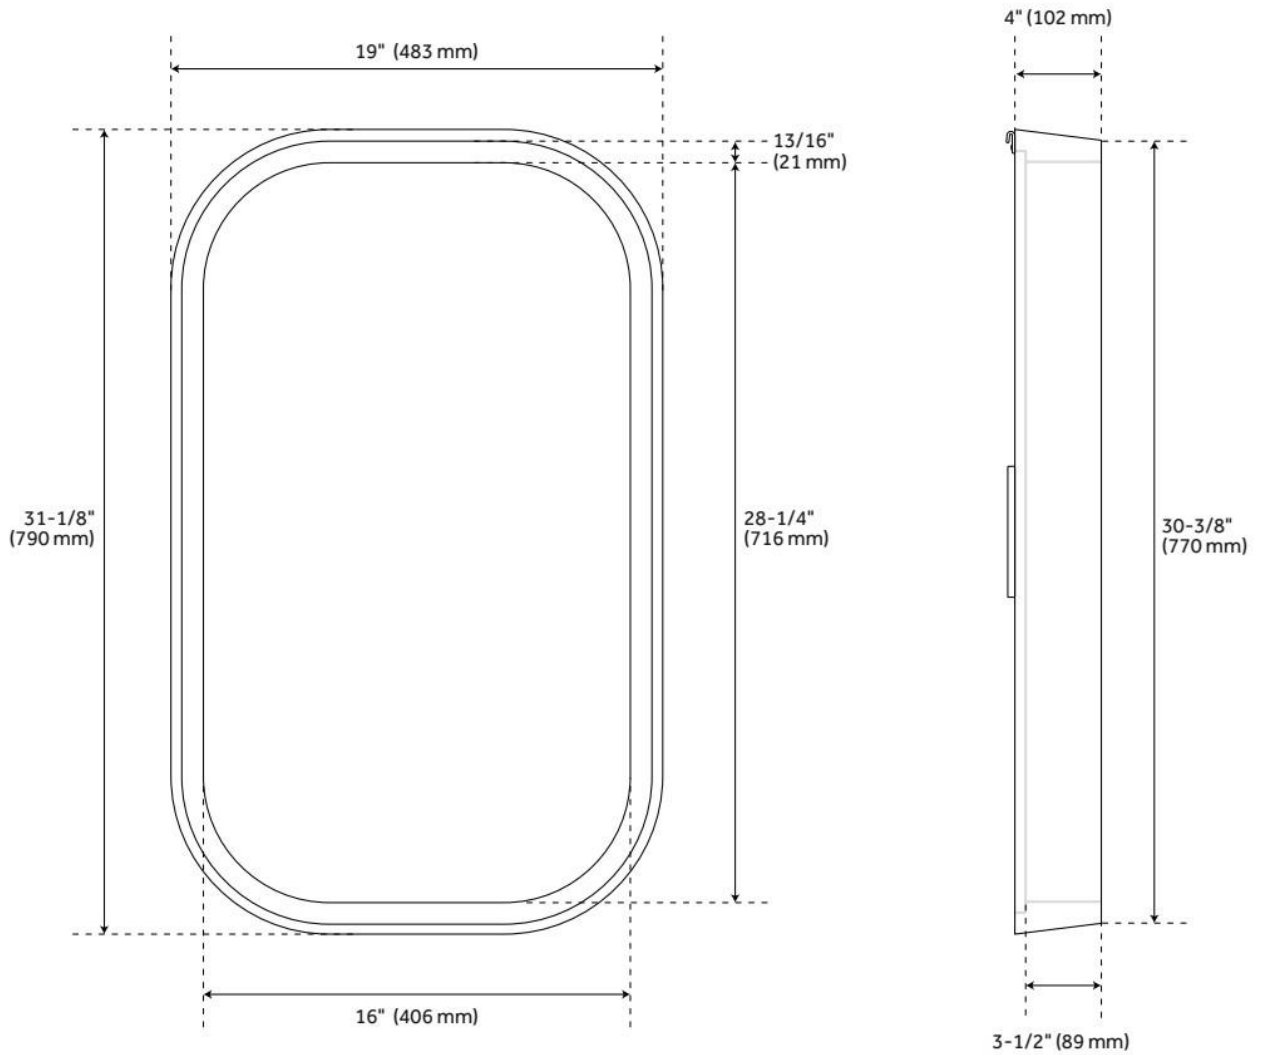

ACREWOOD OVAL WOOD VANITY MIRROR - NATURAL MANGO WOOD

SKU: 484587
Code: SH484587

FEATURES

Material: Mango Wood
Installation Type: Wall Mount
On/Off Switch: No

ADDITIONAL FEATURES

- French cleat mounting system.

REVISED 8/23/2024

ACREWOOD OVAL WOOD VANITY MIRROR - NATURAL MANGO WOOD

SKU: 484587
Code: SH484587

REVISED 8/23/2024