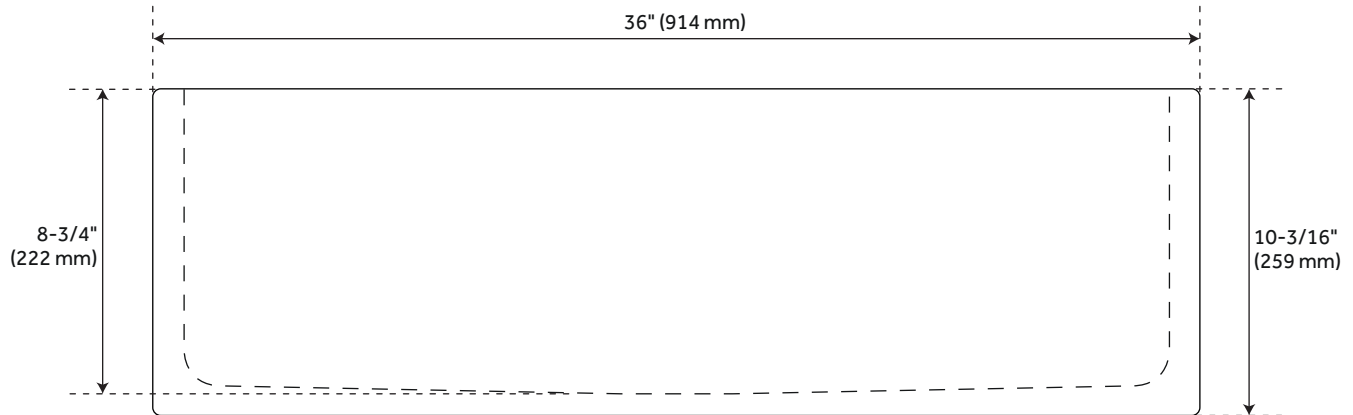

## FEATURES

Installation Type: Farmhouse  
Product Finish: Blue Gray Granite  
Material: Granite  
Length: 36"  
Width: 21"  
Height: 10-3/16"  
Sink Shape: Rectangle  
Number of Basins: 2  
Sink Installation: Farmhouse  
Product Color: Natural Stone  
Faucet Centers: No Faucet Hole  
Overflow Hole: No  
Item Weight (lbs.): 262  
Basin Depth: 8-3/4"  
Rim Thickness: 1-1/2"  
Fits Drain Hole Size: 3-1/2"  
Exterior Treatment: Chiseled  
Interior Treatment: Smooth  
Drain Included: No  
Faucet Included: No  
Large Bowl Length: 18"  
Large Bowl Width: 16-7/8"  
Small Bowl Length: 13-1/2"  
Small Bowl Width: 16-7/8"  
Recommended Accessories: 7891290

# 36" FINBROOK CHISELED 60/40 OFFSET DOUBLE BOWL GRANITE FARMHOUSE SINK - BLUE GRAY

SKU: 953874  
Code: SH484608

## ADDITIONAL FEATURES

- All dimensions are +/- 1".
- Each sink is crafted of natural stone and features unique variations.
- Drain opening fits standard 3-1/2" drains & disposals.
- To clean, use a few drops of mild cleanser, rinse with water and wipe dry.
- Seal stone with StoneTech sealer before use for maximum performance.

# 36" FINBROOK CHISELED 60/40 OFFSET DOUBLE BOWL GRANITE FARMHOUSE SINK - BLUE GRAY

All dimensions and specifications are nominal and may vary. Use actual products for accuracy in critical situations.