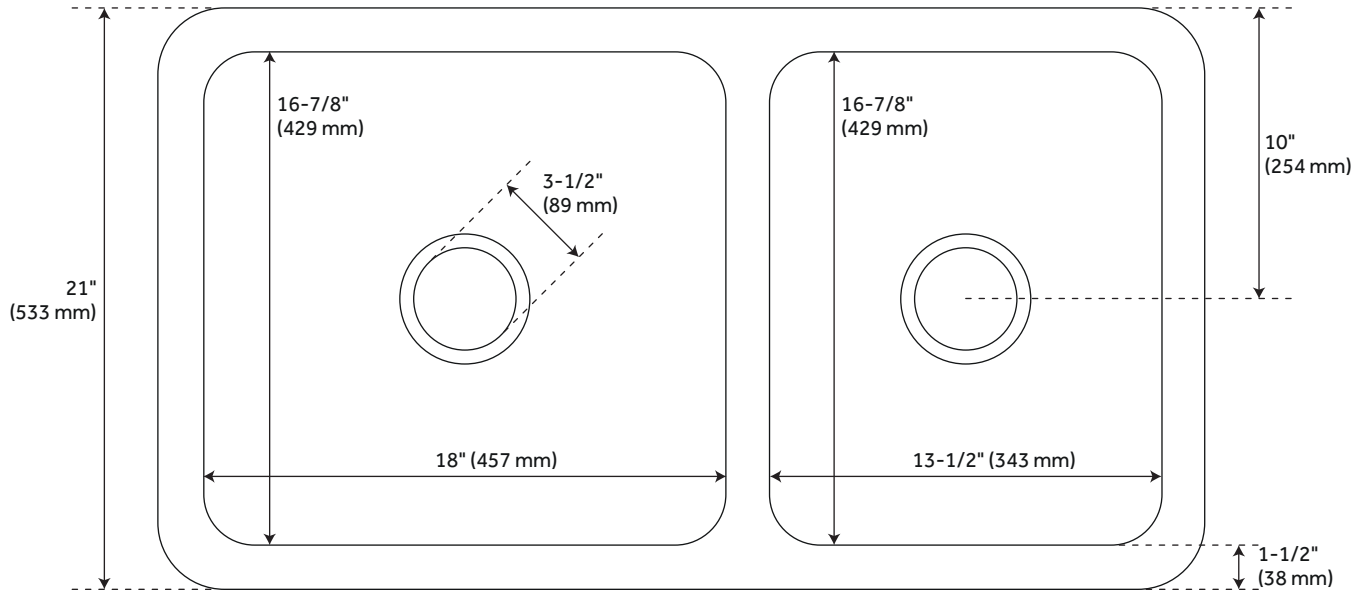

## FEATURES

Installation Type: Farmhouse  
Product Finish: Blue Gray Granite  
Material: Granite  
Length: 36"  
Width: 21"  
Height: 10-3/16"  
Sink Shape: Rectangle  
Number of Basins: 2  
Sink Installation: Farmhouse  
Product Color: Natural Stone  
Faucet Centers: No Faucet Hole  
Overflow Hole: No  
Item Weight (lbs.): 262  
Basin Depth: 8-3/4"  
Rim Thickness: 1-1/2"  
Fits Drain Hole Size: 3-1/2"  
Exterior Treatment: Chiseled  
Interior Treatment: Smooth  
Drain Included: No  
Faucet Included: No  
Large Bowl Length: 18"  
Large Bowl Width: 16-7/8"  
Small Bowl Length: 13-1/2"  
Small Bowl Width: 16-7/8"  
Recommended Accessories: 7891290

# 36" FINBROOK CHISELED 60/40 OFFSET DOUBLE BOWL GRANITE FARMHOUSE SINK - BLUE GRAY

SKU: 953874  
Code: SH484608

## ADDITIONAL FEATURES

- All dimensions are +/- 1".
- Each sink is crafted of natural stone and features unique variations.
- Drain opening fits standard 3-1/2" drains & disposals.
- To clean, use a few drops of mild cleanser, rinse with water and wipe dry.
- Seal stone with StoneTech sealer before use for maximum performance.

# 36" FINBROOK CHISELED 60/40 OFFSET DOUBLE BOWL GRANITE FARMHOUSE SINK - BLUE GRAY

All dimensions and specifications are nominal and may vary. Use actual products for accuracy in critical situations.