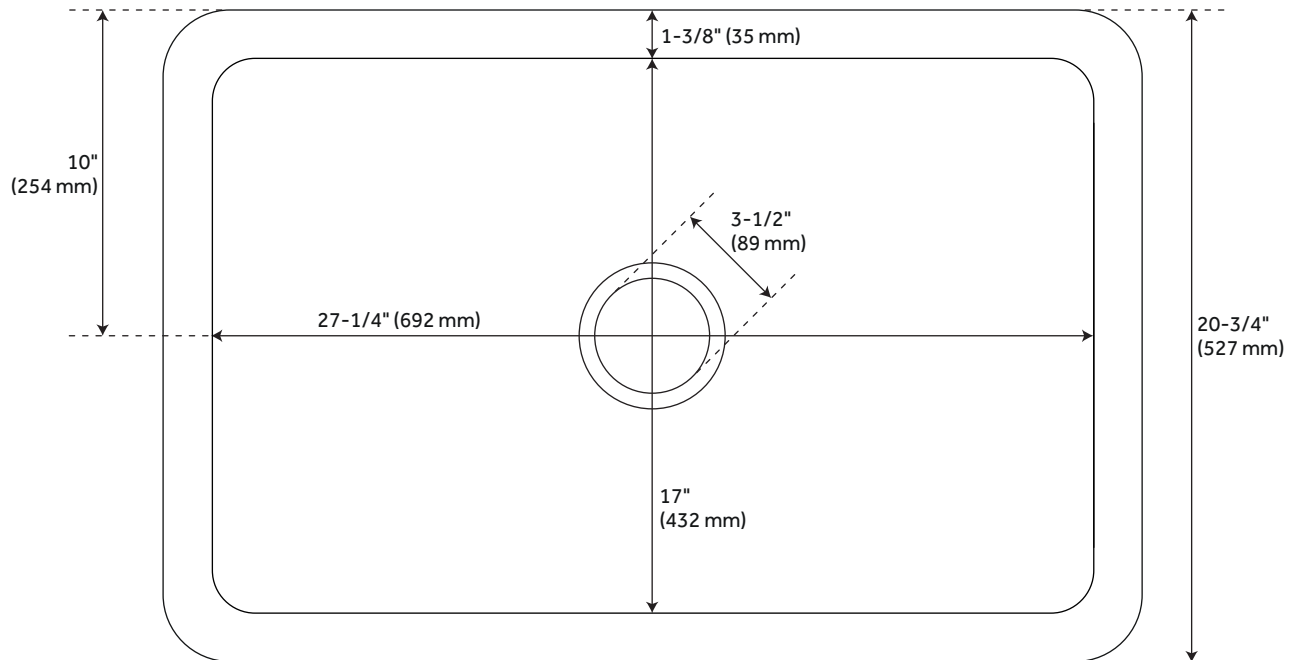

30" FINBROOK CHISELED GRANITE FARMHOUSE SINK - BLUE GRAY

SKU: 953872
Code: SH484606

CSA B45.8/IAPMO Z403
Massachusetts Accepted
LISTED ID: SH229086GY

FEATURES

Installation Type: Farmhouse
Product Finish: Blue Gray Granite
Material: Granite
Length: 30"
Width: 20-3/4"
Height: 10"
Sink Shape: Rectangle
Number of Basins: 1
Sink Installation: Farmhouse
Product Color: Natural Stone
Faucet Centers: No Faucet Hole
Overflow Hole: No
Item Weight (lbs.): 207
Basin Length: 27-1/4"
Basin Width: 17"
Basin Depth: 8-7/8"
Rim Thickness: 1-3/8"
Fits Drain Hole Size: 3-1/2"
Exterior Treatment: Chiseled
Interior Treatment: Smooth
Drain Included: No
Faucet Included: No
Recommended Accessories: 2937963

REVISED 10/10/2023

30" FINBROOK CHISELED GRANITE FARMHOUSE SINK - BLUE GRAY

SKU: 953872
Code: SH484606

ADDITIONAL FEATURES

- All dimensions are +/- 1".
- Each sink is crafted of natural stone and features unique variations.
- Drain opening fits standard 3-1/2" drains & disposals.
- To clean, use a few drops of mild cleanser, rinse with water and wipe dry.
- Seal stone with StoneTech sealer before use for maximum performance.

REVISED 10/10/2023

30" FINBROOK CHISELED GRANITE FARMHOUSE SINK - BLUE GRAY

All dimensions and specifications are nominal and may vary. Use actual products for accuracy in critical situations.