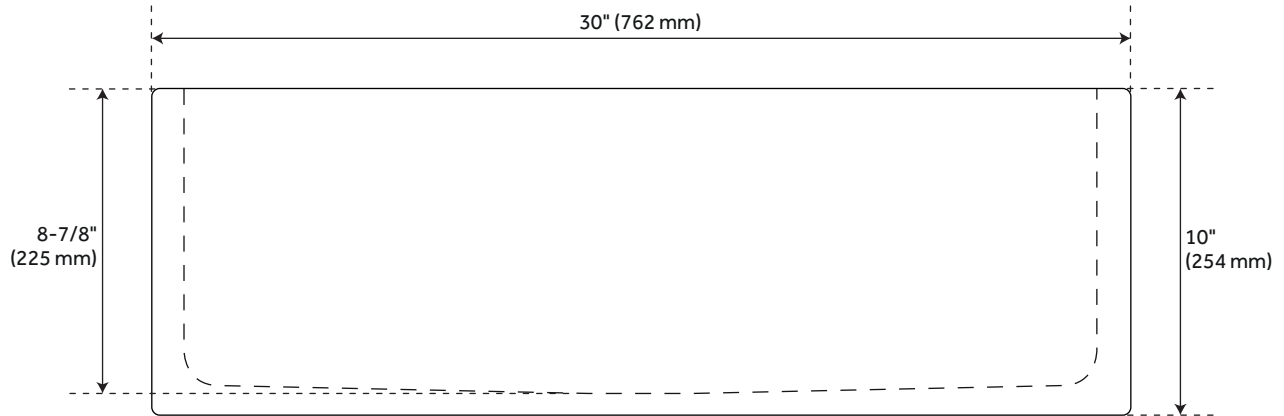

30" FINBROOK CHISELED GRANITE FARMHOUSE SINK - BLUE GRAY

SKU: 953872
Code: SH484606

CSA B45.8/IAPMO Z403
Massachusetts Accepted
LISTED ID: SH229086GY

FEATURES

Installation Type: Farmhouse
Product Finish: Blue Gray Granite
Material: Granite
Length: 30"
Width: 20-3/4"
Height: 10"
Sink Shape: Rectangle
Number of Basins: 1
Sink Installation: Farmhouse
Product Color: Natural Stone
Faucet Centers: No Faucet Hole
Overflow Hole: No
Item Weight (lbs.): 207
Basin Length: 27-1/4"
Basin Width: 17"
Basin Depth: 8-7/8"
Rim Thickness: 1-3/8"
Fits Drain Hole Size: 3-1/2"
Exterior Treatment: Chiseled
Interior Treatment: Smooth
Drain Included: No
Faucet Included: No
Recommended Accessories: 2937963

REVISED 10/10/2023

30" FINBROOK CHISELED GRANITE FARMHOUSE SINK - BLUE GRAY

SKU: 953872
Code: SH484606

ADDITIONAL FEATURES

- All dimensions are +/- 1".
- Each sink is crafted of natural stone and features unique variations.
- Drain opening fits standard 3-1/2" drains & disposals.
- To clean, use a few drops of mild cleanser, rinse with water and wipe dry.
- Seal stone with StoneTech sealer before use for maximum performance.

REVISED 10/10/2023

30" FINBROOK CHISELED GRANITE FARMHOUSE SINK - BLUE GRAY

All dimensions and specifications are nominal and may vary. Use actual products for accuracy in critical situations.