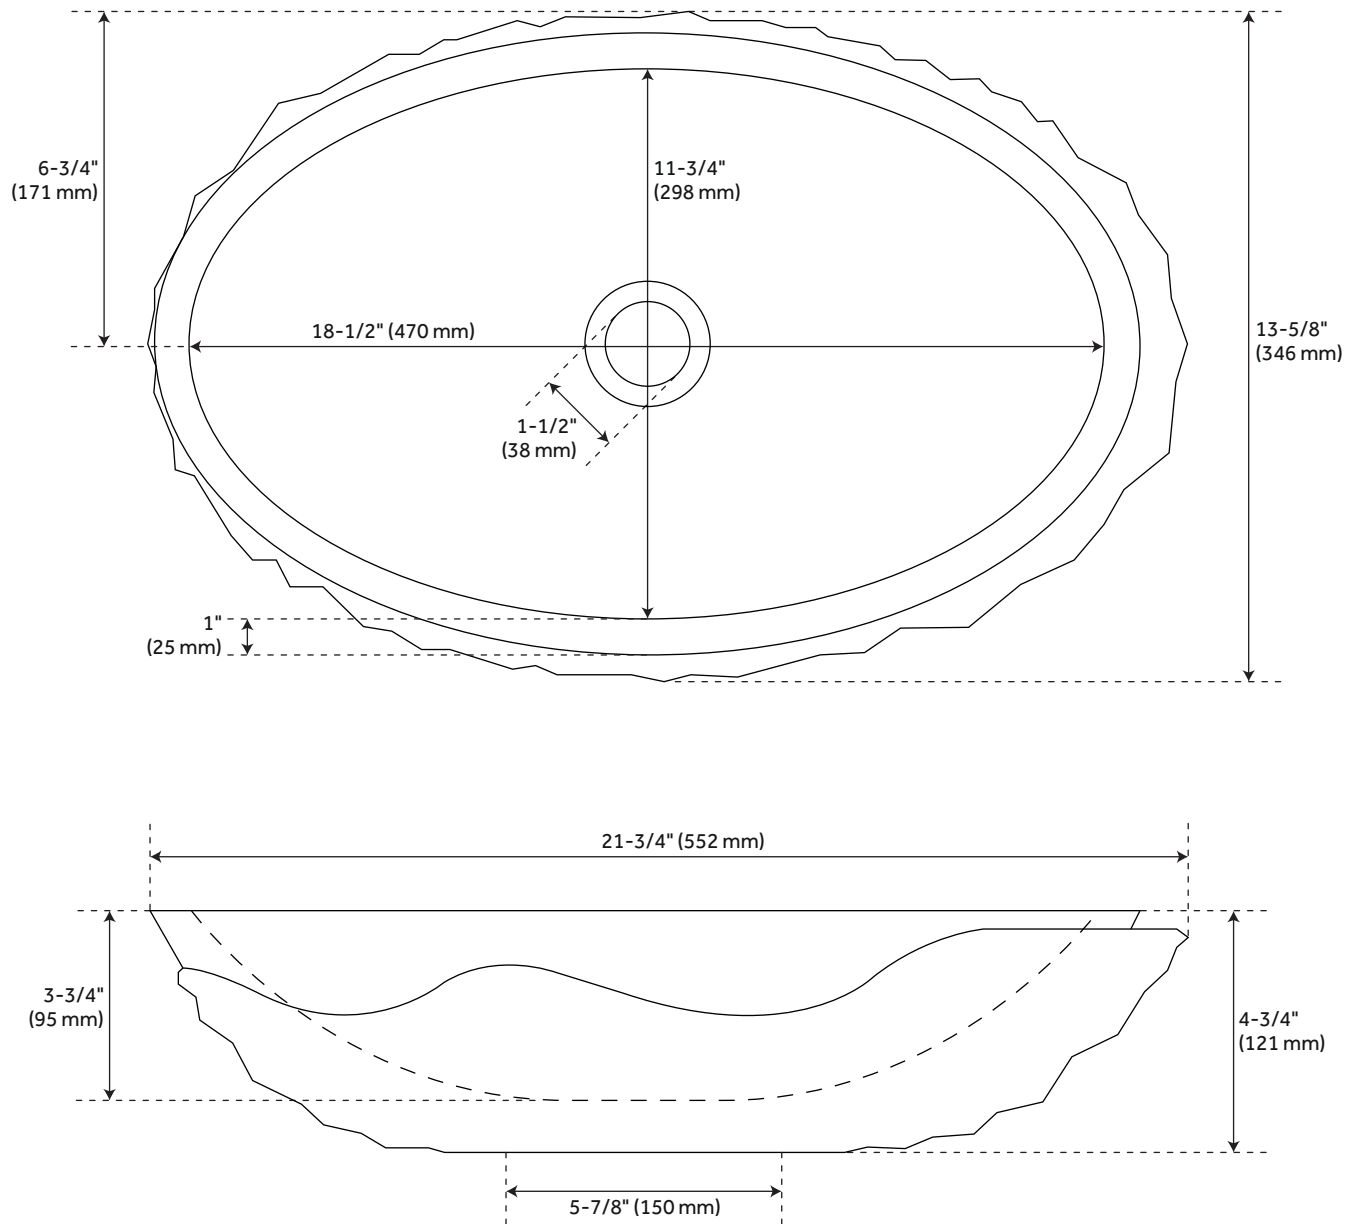

TARRYTON GRANITE VESSEL SINK - CHINA BLACK

SKU: 484617
Code: SH484617

CSA B45.8/IAPMO Z403
Massachusetts Accepted
LISTED ID: SH129092

FEATURES

Installation Type: Vessel
Product Finish: Black Granite
Length: 21-3/4"
Width: 13-5/8"
Height: 4-3/4"
Sink Shape: Irregular
Number of Basins: 1
Sink Installation: Vessel
Product Color: Natural Stone
Faucet Centers: No Faucet Hole
Overflow Hole: No
Item Weight (lbs.): 41
Basin Length: 18-1/2"
Basin Width: 11-3/4"
Basin Depth: 3-3/4"
Rim Thickness: 1"
Fits Drain Hole Size: 1-1/2"
Exterior Treatment: Chiseled
Interior Treatment: Smooth
Drain Included: No
Faucet Included: No
Sink Material: Granite
Recommended Accessories: 7682457

REVISED 10/10/2023

TARRYTON GRANITE VESSEL SINK - CHINA BLACK

SKU: 484617
Code: SH484617

ADDITIONAL FEATURES

- Polished interior with chiseled exterior.
- To clean, use a few drops of mild cleanser, rinse with water and wipe dry.
- Seal stone with StoneTech sealer before use for maximum performance.
- All dimensions are +/- 1".
- When purchasing a vessel sink faucet, ensure the height to spout and spout reach will accommodate your sink.
- Each item is carved from natural stone and will feature individual variations in color, shade, and veining.

REVISED 10/10/2023

TARRYTON GRANITE VESSEL SINK - CHINA BLACK

All dimensions and specifications are nominal and may vary. Use actual products for accuracy in critical situations.