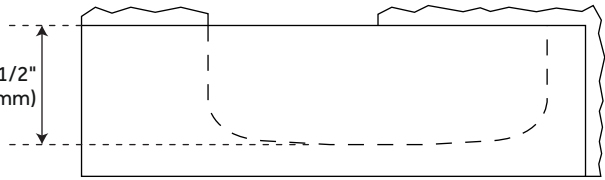

ARDWICK RECTANGULAR GRANITE VESSEL SINK - BLUE GRAY

SKU: 484616
Code: SH484616

CSA B45.8/IAPMO Z403
Massachusetts Accepted
LISTED ID: SH129095

FEATURES

Installation Type: Vessel
Product Finish: Blue Gray Granite
Length: 21-3/4"
Width: 16-1/4"
Height: 5-1/2"
Sink Shape: Rectangle
Number of Basins: 1
Sink Installation: Vessel
Product Color: Natural Stone
Faucet Centers: Single-Hole
Overflow Hole: No
Item Weight (lbs.): 103
Basin Length: 19-1/4"
Basin Width: 10-1/8"
Basin Depth: 3-1/2"
Fits Drain Hole Size: 1-1/2"
Exterior Treatment: Chiseled
Interior Treatment: Smooth
Drain Included: No
Faucet Included: No
Sink Material: Granite
Recommended Accessories: 7682457

REVISED 10/10/2023

ARDWICK RECTANGULAR GRANITE VESSEL SINK - BLUE GRAY

SKU: 484616
Code: SH484616

ADDITIONAL FEATURES

- Polished interior with chiseled exterior.
- To clean, use a few drops of mild cleanser, rinse with water and wipe dry.
- Seal stone with StoneTech sealer before use for maximum performance.
- All dimensions are +/- 1".
- When purchasing a vessel sink faucet, ensure the height to spout and spout reach will accommodate your sink.
- Each item is carved from natural stone and will feature individual variations in color, shade, and veining.

REVISED 10/10/2023

ARDWICK RECTANGULAR GRANITE VESSEL SINK - BLUE GRAY

All dimensions and specifications are nominal and may vary. Use actual products for accuracy in critical situations.