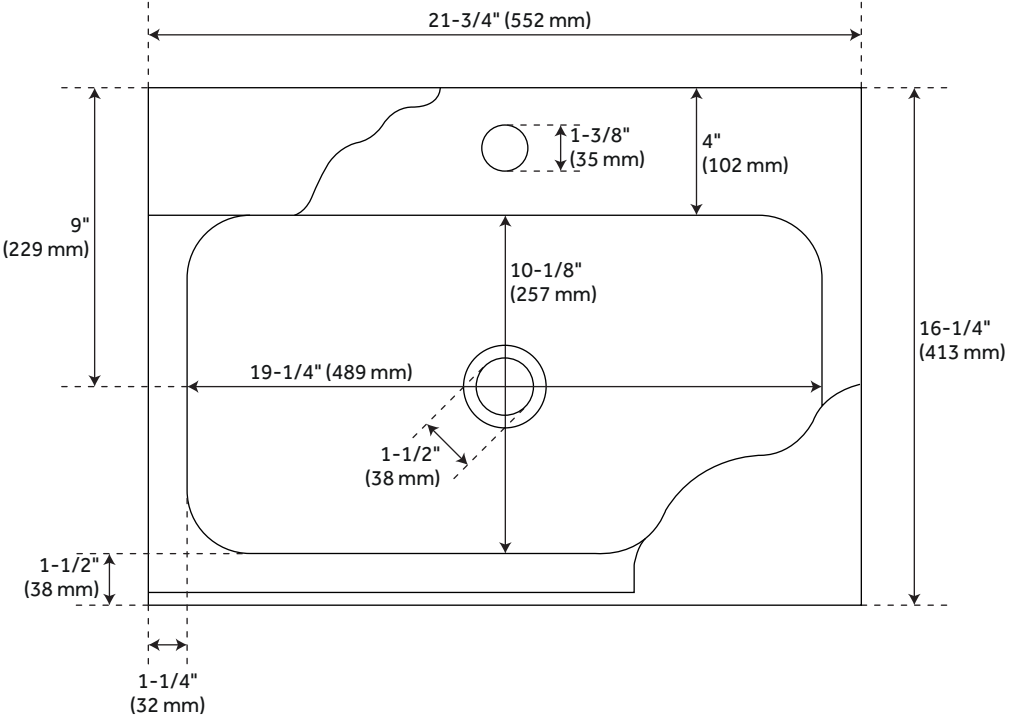

ARDWICK RECTANGULAR GRANITE VESSEL SINK - BLUE GRAY

SKU: 484616
Code: SH484616

CSA B45.8/IAPMO Z403
Massachusetts Accepted
LISTED ID: SH129095

FEATURES

Installation Type: Vessel
Product Finish: Blue Gray Granite
Length: 21-3/4"
Width: 16-1/4"
Height: 5-1/2"
Sink Shape: Rectangle
Number of Basins: 1
Sink Installation: Vessel
Product Color: Natural Stone
Faucet Centers: Single-Hole
Overflow Hole: No
Item Weight (lbs.): 103
Basin Length: 19-1/4"
Basin Width: 10-1/8"
Basin Depth: 3-1/2"
Fits Drain Hole Size: 1-1/2"
Exterior Treatment: Chiseled
Interior Treatment: Smooth
Drain Included: No
Faucet Included: No
Sink Material: Granite
Recommended Accessories: 7682457

REVISED 10/10/2023

ARDWICK RECTANGULAR GRANITE VESSEL SINK - BLUE GRAY

SKU: 484616
Code: SH484616

ADDITIONAL FEATURES

- Polished interior with chiseled exterior.
- To clean, use a few drops of mild cleanser, rinse with water and wipe dry.
- Seal stone with StoneTech sealer before use for maximum performance.
- All dimensions are +/- 1".
- When purchasing a vessel sink faucet, ensure the height to spout and spout reach will accommodate your sink.
- Each item is carved from natural stone and will feature individual variations in color, shade, and veining.

REVISED 10/10/2023

ARDWICK RECTANGULAR GRANITE VESSEL SINK - BLUE GRAY

All dimensions and specifications are nominal and may vary. Use actual products for accuracy in critical situations.