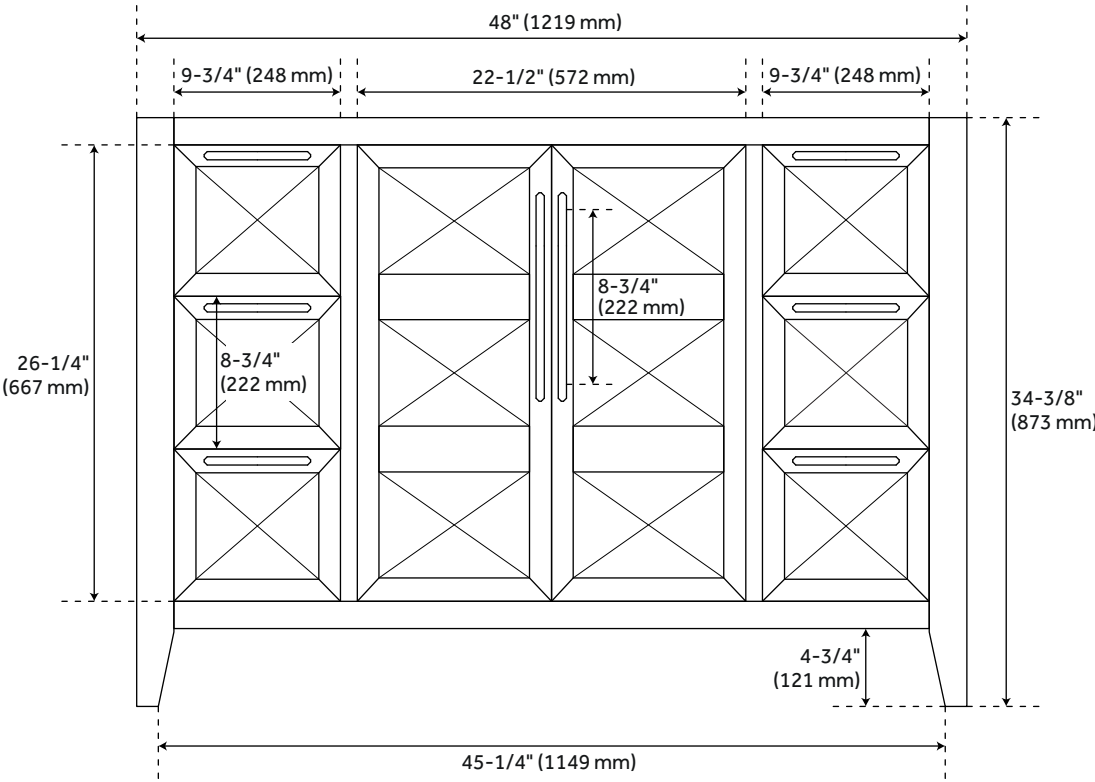

48" HOLMESDALE VANITY WITH UNDERMOUNT SINK - BRIGHT WHITE

SKU: 953860-48-UM

Code: SH484543, SH484544, SH484545, SH484546

ASME A112.19.2/CSA B45.1
Massachusetts Accepted

FEATURES

Installation Type: Freestanding
Features: Sink Included;Soft-Close Hinges;Matching Mirror
Product Finish: Bright White
Material: Wood
Number of Doors: 2
Number of Drawers: 6
Width: 48"
Height: 34-3/8"
Depth: 21"
Assembly Required: No
Dovetail Drawers: Yes
Number of Basins: 1
Sink Installation: Undermount - Oval
Basin Length: 16"
Basin Width: 12-1/2"
Water Depth To Overflow: 5"
Fits Drain Hole Size: 1-1/2"
Faucet Included: No
Sink Material: Porcelain
Vanity Top Thickness: 3cm
Water Depth to Rim: 6"
Hardware Finish: Satin Nickel
Built-In Adjusters: Yes
Sink Included: Yes
Sink Color: White
Basin Overflow: Yes
Vanity Top Included: Yes
Vanity Top Depth: 22"
Vanity Top Width: 49"
Backsplash: Yes
Mirror Included: No

REVISED 2/13/2023

48" HOLMESDALE VANITY WITH UNDERMOUNT SINK - BRIGHT WHITE

SKU: 953860-48-UM

Code: SH484543, SH484544, SH484545, SH484546

ADDITIONAL FEATURES

- Includes a matching backsplash and white porcelain sink.
- Polished Carrara Marble is sourced from Italy.
- Each stone top is carved from a single piece of stone and will feature natural variations.
- See Installation Instructions for directions to attach the vanity top and sink.
- All dimensions are ($\pm 1/2''$).
- [Wood finish samples available.](#)

REVISED 2/13/2023

48" HOLMESDALE VANITY - BRIGHT WHITE

All dimensions and specifications are nominal and may vary. Use actual products for accuracy in critical situations.