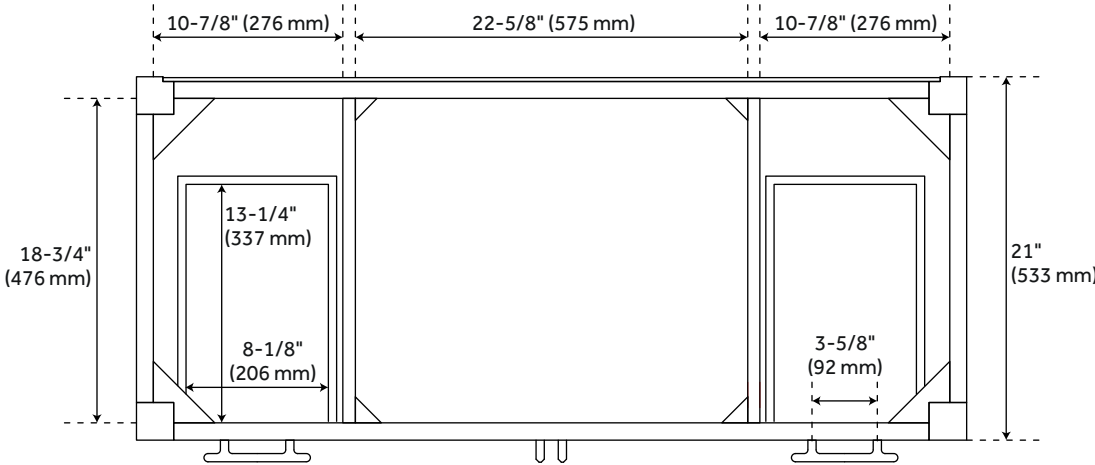

48" HOLMESDALE VANITY WITH UNDERMOUNT SINK - BRIGHT WHITE

SKU: 953860-48-UM

Code: SH484543, SH484544, SH484545, SH484546

ASME A112.19.2/CSA B45.1
Massachusetts Accepted

FEATURES

Installation Type: Freestanding
Features: Sink Included;Soft-Close Hinges;Matching Mirror
Product Finish: Bright White
Material: Wood
Number of Doors: 2
Number of Drawers: 6
Width: 48"
Height: 34-3/8"
Depth: 21"
Assembly Required: No
Dovetail Drawers: Yes
Number of Basins: 1
Sink Installation: Undermount - Oval
Basin Length: 16"
Basin Width: 12-1/2"
Water Depth To Overflow: 5"
Fits Drain Hole Size: 1-1/2"
Faucet Included: No
Sink Material: Porcelain
Vanity Top Thickness: 3cm
Water Depth to Rim: 6"
Hardware Finish: Satin Nickel
Built-In Adjusters: Yes
Sink Included: Yes
Sink Color: White
Basin Overflow: Yes
Vanity Top Included: Yes
Vanity Top Depth: 22"
Vanity Top Width: 49"
Backsplash: Yes
Mirror Included: No

REVISED 2/13/2023

48" HOLMESDALE VANITY WITH UNDERMOUNT SINK - BRIGHT WHITE

SKU: 953860-48-UM

Code: SH484543, SH484544, SH484545, SH484546

ADDITIONAL FEATURES

- Includes a matching backsplash and white porcelain sink.
- Polished Carrara Marble is sourced from Italy.
- Each stone top is carved from a single piece of stone and will feature natural variations.
- See Installation Instructions for directions to attach the vanity top and sink.
- All dimensions are ($\pm 1/2''$).
- [Wood finish samples available.](#)

REVISED 2/13/2023

48" HOLMESDALE VANITY - BRIGHT WHITE

All dimensions and specifications are nominal and may vary. Use actual products for accuracy in critical situations.