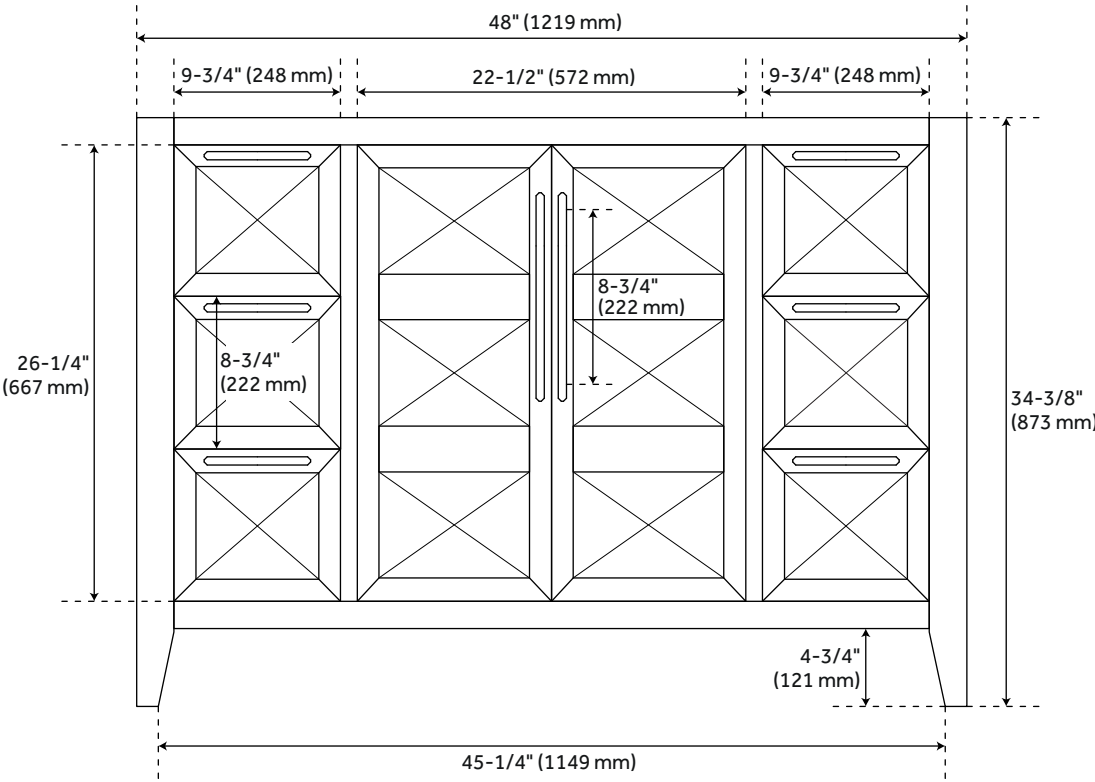

FEATURES

Installation Type: Freestanding
Features: Sink Included;Soft-Close Hinges;Matching Mirror
Product Finish: Bright White
Material: Wood
Number of Doors: 2
Number of Drawers: 6
Width: 48"
Height: 34-3/8"
Depth: 21"
Assembly Required: No
Dovetail Drawers: Yes
Number of Basins: 1
Sink Installation: Undermount - Rectangle
Basin Length: 18-1/8"
Basin Width: 12-3/4"
Water Depth To Overflow: 4-1/8"
Fits Drain Hole Size: 1-1/2"
Faucet Included: No
Sink Material: Porcelain
Vanity Top Thickness: 3cm
Water Depth to Rim: 5-1/2"
Hardware Finish: Satin Nickel
Built-In Adjusters: Yes
Sink Included: Yes
Sink Color: White
Basin Overflow: Yes
Vanity Top Included: Yes
Vanity Top Depth: 22"
Vanity Top Width: 49"
Backsplash: Yes
Mirror Included: No
Recommended Accessory: 10054811

REVISED 2/13/2023

48" HOLMESDALE VANITY WITH RECTANGULAR UNDERMOUNT SINK - BRIGHT WHITE

SKU: 953860-48-RUMB

Code: SH484547, SH484548, SH484549, SH484550, SH484551, SH484552, SH484553, SH484554

ADDITIONAL FEATURES

- Includes a matching backsplash and white porcelain sink.
- Polished Carrara Marble is sourced from Italy.
- Each stone top is carved from a single piece of stone and will feature natural variations.
- See Installation Instructions for directions to attach the vanity top and sink.
- All dimensions are ($\pm 1/2''$).
- [Wood finish samples available.](#)

REVISED 2/13/2023

48" HOLMESDALE VANITY - BRIGHT WHITE

All dimensions and specifications are nominal and may vary. Use actual products for accuracy in critical situations.