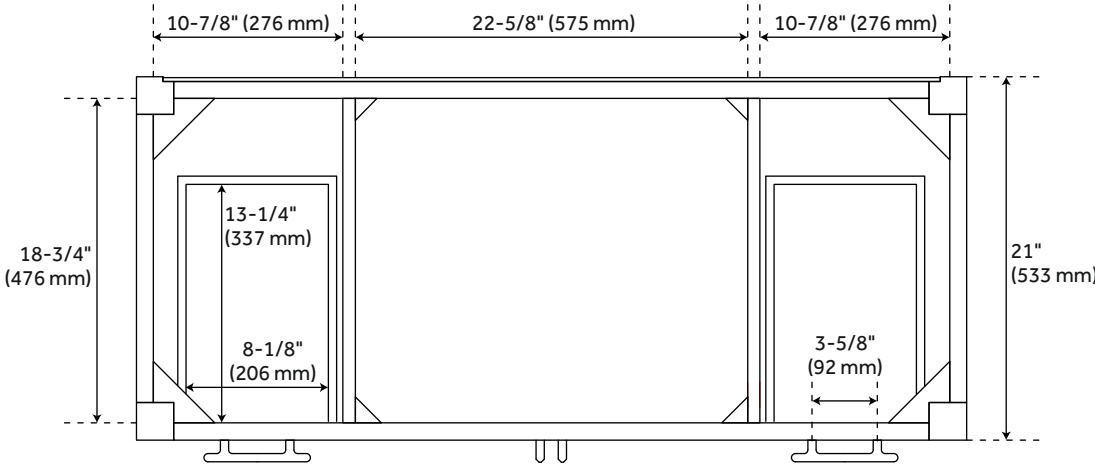

FEATURES

Installation Type: Freestanding
Features: Sink Included;Soft-Close Hinges;Matching Mirror
Product Finish: Bright White
Material: Wood
Number of Doors: 2
Number of Drawers: 6
Width: 48"
Height: 34-3/8"
Depth: 21"
Assembly Required: No
Dovetail Drawers: Yes
Number of Basins: 1
Sink Installation: Undermount - Rectangle
Basin Length: 18-1/8"
Basin Width: 12-3/4"
Water Depth To Overflow: 4-1/8"
Fits Drain Hole Size: 1-1/2"
Faucet Included: No
Sink Material: Porcelain
Vanity Top Thickness: 3cm
Water Depth to Rim: 5-1/2"
Hardware Finish: Satin Nickel
Built-In Adjusters: Yes
Sink Included: Yes
Sink Color: White
Basin Overflow: Yes
Vanity Top Included: Yes
Vanity Top Depth: 22"
Vanity Top Width: 49"
Backsplash: Yes
Mirror Included: No
Recommended Accessory: 10054811

REVISED 2/13/2023

48" HOLMESDALE VANITY WITH RECTANGULAR UNDERMOUNT SINK - BRIGHT WHITE

SKU: 953860-48-RUMB

Code: SH484547, SH484548, SH484549, SH484550, SH484551, SH484552, SH484553, SH484554

ADDITIONAL FEATURES

- Includes a matching backsplash and white porcelain sink.
- Polished Carrara Marble is sourced from Italy.
- Each stone top is carved from a single piece of stone and will feature natural variations.
- See Installation Instructions for directions to attach the vanity top and sink.
- All dimensions are ($\pm 1/2''$).
- [Wood finish samples available.](#)

REVISED 2/13/2023

48" HOLMESDALE VANITY - BRIGHT WHITE

All dimensions and specifications are nominal and may vary. Use actual products for accuracy in critical situations.