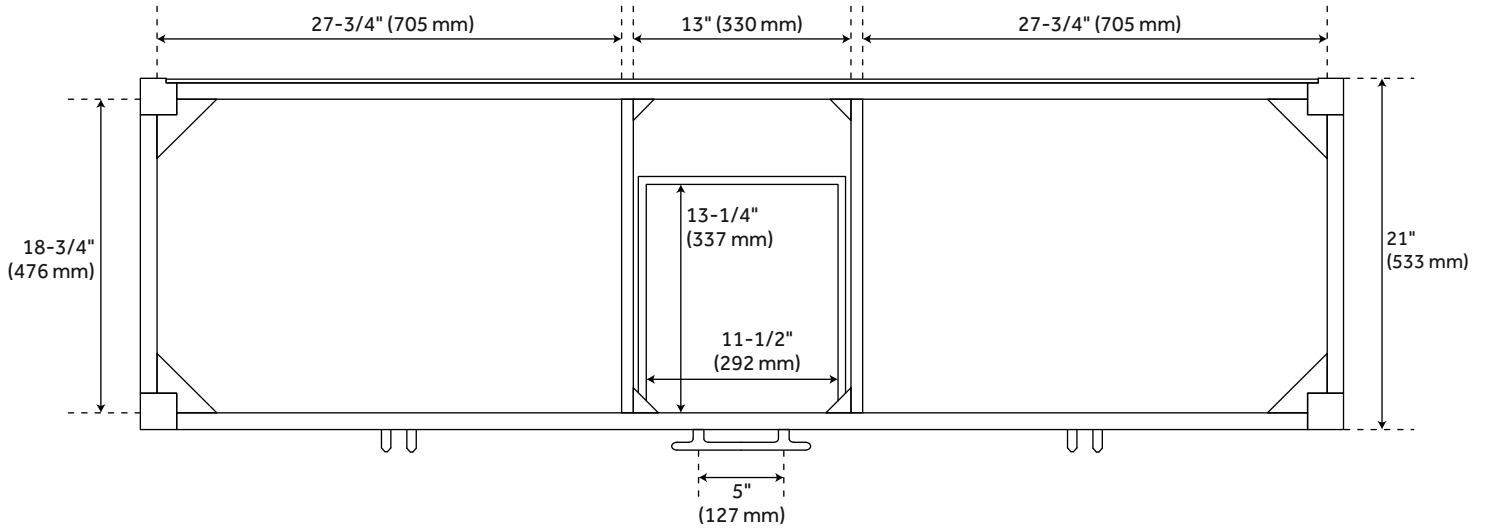

72" HOLMESDALE VANITY WITH UNDERMOUNT SINKS - BLACK

SKU: 953859-72-UM

Code: SH484531, SH484532, SH484533, SH484534

ASME A112.19.2/CSA B45.1
Massachusetts Accepted

FEATURES

Installation Type: Freestanding
Features: Sink Included;Soft-Close Hinges;Matching Mirror
Product Finish: Black
Material: Wood
Number of Doors: 4
Number of Drawers: 3
Width: 72"
Height: 34-3/8"
Depth: 21"
Assembly Required: No
Dovetail Drawers: Yes
Number of Basins: 2
Sink Installation: Undermount - Oval
Basin Length: 16"
Basin Width: 12-1/2"
Water Depth To Overflow: 5"
Fits Drain Hole Size: 1-1/2"
Faucet Included: No
Sink Material: Porcelain
Vanity Top Thickness: 3cm
Water Depth to Rim: 6"
Hardware Finish: Gunmetal
Built-In Adjusters: Yes
Sink Included: Yes
Sink Color: White
Basin Overflow: Yes
Vanity Top Included: Yes
Vanity Top Depth: 22"
Vanity Top Width: 73"
Backsplash: Yes
Mirror Included: No
Recommended Accessories: 9371978, 10054809

REVISED 2/13/2023

72" HOLMESDALE VANITY WITH UNDERMOUNT SINKS - BLACK

SKU: 953859-72-UM

Code: SH484531, SH484532, SH484533, SH484534

ADDITIONAL FEATURES

- Includes a matching backsplash and white porcelain sink.
- Polished Carrara Marble is sourced from Italy.
- Each stone top is carved from a single piece of stone and will feature natural variations.
- See Installation Instructions for directions to attach the vanity top and sink.
- All dimensions are ($\pm 1/2''$).
- [Wood finish samples available.](#)

REVISED 2/13/2023

72" HOLMESDALE VANITY - BLACK

All dimensions and specifications are nominal and may vary. Use actual products for accuracy in critical situations.