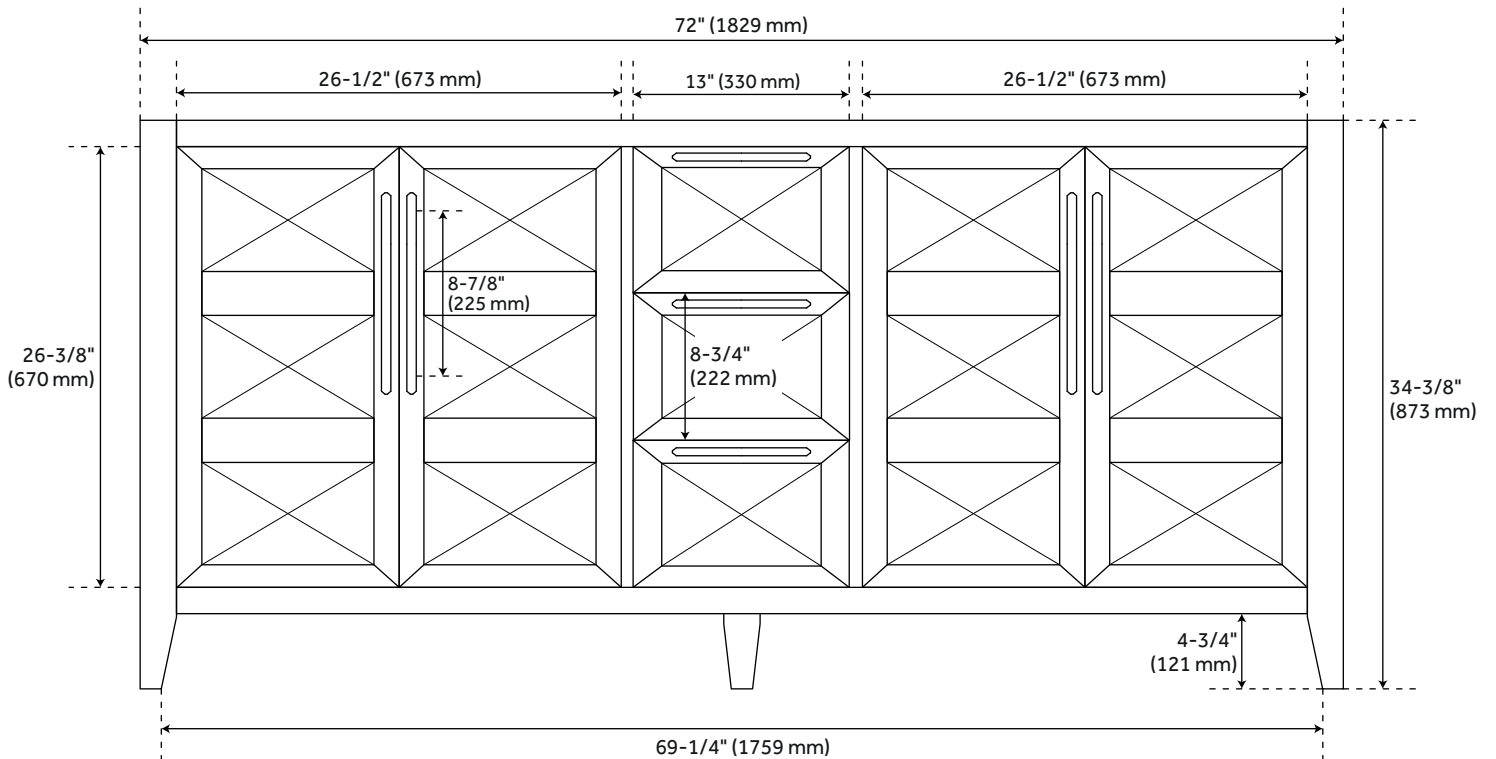

72" HOLMESDALE VANITY WITH UNDERMOUNT SINKS - BLACK

SKU: 953859-72-UM

Code: SH484531, SH484532, SH484533, SH484534

ASME A112.19.2/CSA B45.1
Massachusetts Accepted

FEATURES

Installation Type: Freestanding
Features: Sink Included;Soft-Close Hinges;Matching Mirror
Product Finish: Black
Material: Wood
Number of Doors: 4
Number of Drawers: 3
Width: 72"
Height: 34-3/8"
Depth: 21"
Assembly Required: No
Dovetail Drawers: Yes
Number of Basins: 2
Sink Installation: Undermount - Oval
Basin Length: 16"
Basin Width: 12-1/2"
Water Depth To Overflow: 5"
Fits Drain Hole Size: 1-1/2"
Faucet Included: No
Sink Material: Porcelain
Vanity Top Thickness: 3cm
Water Depth to Rim: 6"
Hardware Finish: Gunmetal
Built-In Adjusters: Yes
Sink Included: Yes
Sink Color: White
Basin Overflow: Yes
Vanity Top Included: Yes
Vanity Top Depth: 22"
Vanity Top Width: 73"
Backsplash: Yes
Mirror Included: No
Recommended Accessories: 9371978, 10054809

REVISED 2/13/2023

72" HOLMESDALE VANITY WITH UNDERMOUNT SINKS - BLACK

SKU: 953859-72-UM

Code: SH484531, SH484532, SH484533, SH484534

ADDITIONAL FEATURES

- Includes a matching backsplash and white porcelain sink.
- Polished Carrara Marble is sourced from Italy.
- Each stone top is carved from a single piece of stone and will feature natural variations.
- See Installation Instructions for directions to attach the vanity top and sink.
- All dimensions are ($\pm 1/2''$).
- [Wood finish samples available.](#)

REVISED 2/13/2023

72" HOLMESDALE VANITY - BLACK

All dimensions and specifications are nominal and may vary. Use actual products for accuracy in critical situations.