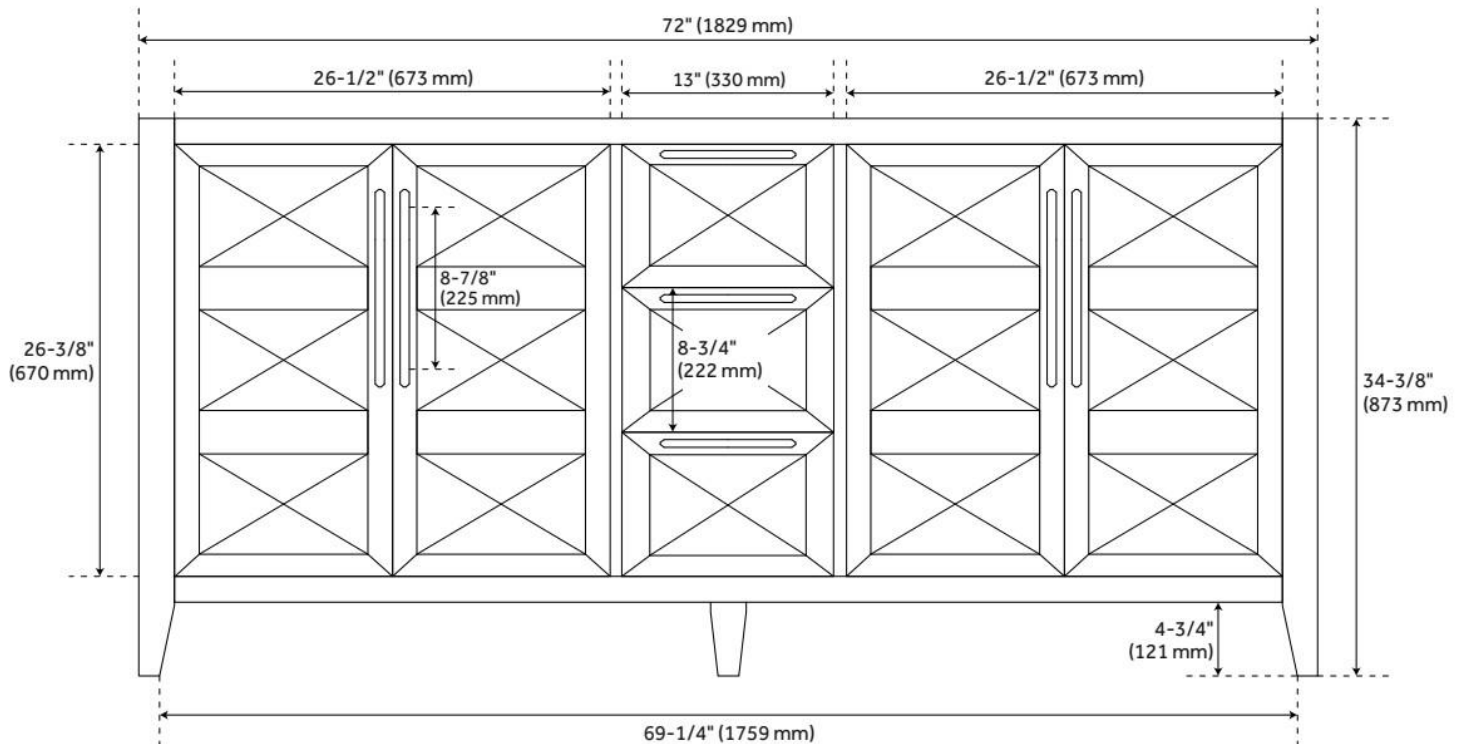

72" HOLMESDALE VANITY WITH RECTANGULAR UNDERMOUNT SINKS - BLACK

SKU: 953859-72-RUMB

Code: SH484535, SH484536, SH484537, SH484538, SH484539, SH484540, SH484541, SH484542

REVISED 8/6/2024