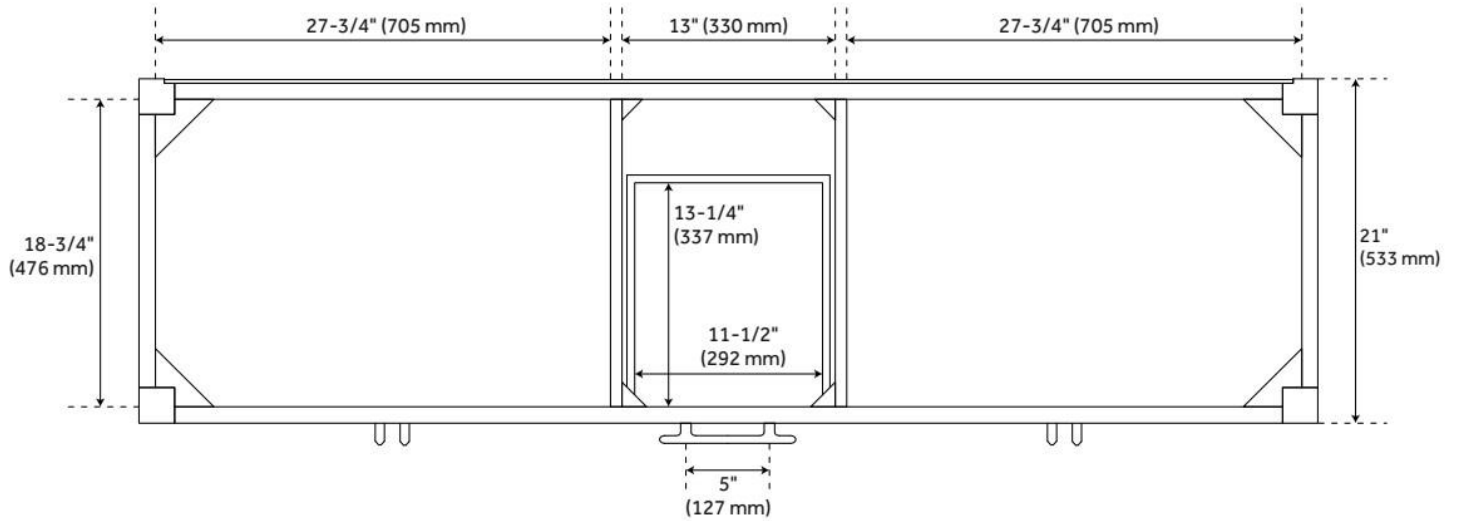

72" HOLMESDALE VANITY WITH RECTANGULAR UNDERMOUNT SINKS - BLACK

SKU: 953859-72-RUMB

Code: SH484535, SH484536, SH484537, SH484538, SH484539, SH484540, SH484541, SH484542

REVISED 8/6/2024