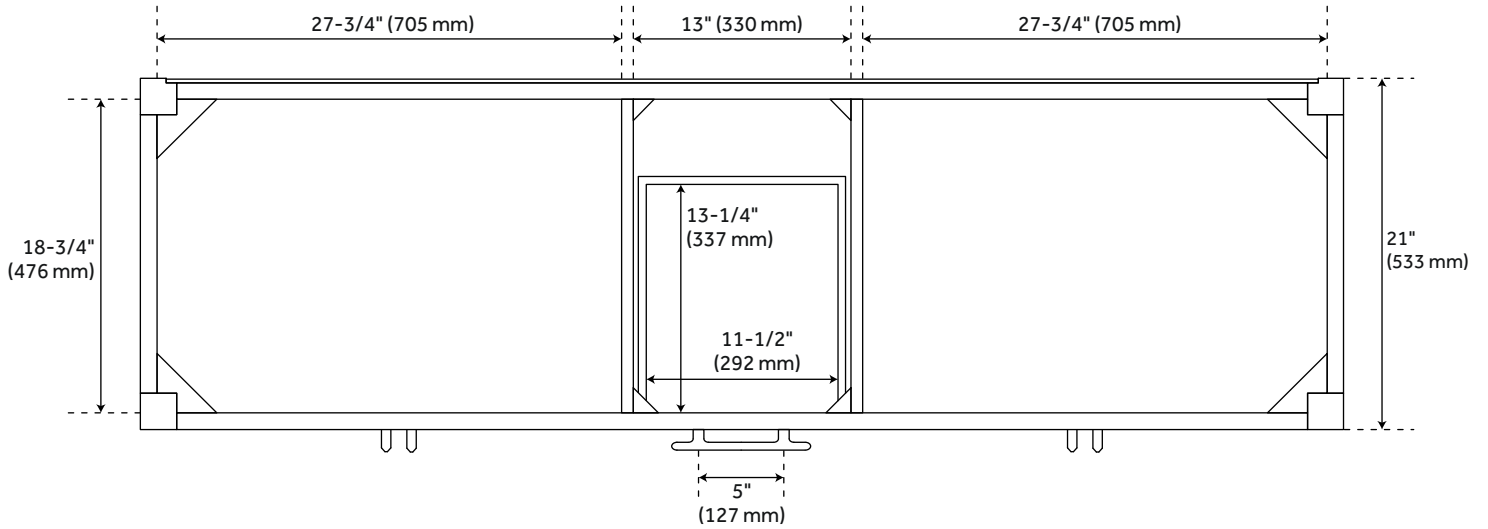

72" HOLMESDALE VANITY WITH RECTANGULAR UNDERMOUNT SINKS - BLACK

SKU: 953859-72-RUMB

Code: SH484535, SH484536, SH484537, SH484538, SH484539, SH484540, SH484541, SH484542

FEATURES

Installation Type: Freestanding
Features: Sink Included;Soft-Close Hinges;Matching Mirror
Product Finish: Black
Material: Wood
Number of Doors: 4
Number of Drawers: 3
Width: 72"
Height: 34-3/8"
Depth: 21"
Assembly Required: No
Dovetail Drawers: Yes
Number of Basins: 2
Sink Installation: Undermount - Rectangle
Basin Length: 18-1/8"
Basin Width: 12-3/4"
Water Depth To Overflow: 4-1/8"
Fits Drain Hole Size: 1-1/2"
Faucet Included: No
Sink Material: Porcelain
Vanity Top Thickness: 3cm
Water Depth to Rim: 5-1/2"
Hardware Finish: Gunmetal
Built-In Adjusters: Yes
Sink Included: Yes
Sink Color: White
Basin Overflow: Yes
Vanity Top Included: Yes
Vanity Top Depth: 22"
Vanity Top Width: 73"
Backsplash: Yes
Mirror Included: No
Recommended Accessories: 9371978, 10054809

ADDITIONAL FEATURES

- Includes a matching backsplash and white porcelain sinks.
- Polished Carrara Marble is sourced from Italy.
- Each stone top is carved from a single piece of stone and will feature natural variations.
- All dimensions are ($\pm 1/2"$).
- [Wood finish samples available.](#)

REVISED 2/13/2023

72" HOLMESDALE VANITY - BLACK

All dimensions and specifications are nominal and may vary. Use actual products for accuracy in critical situations.