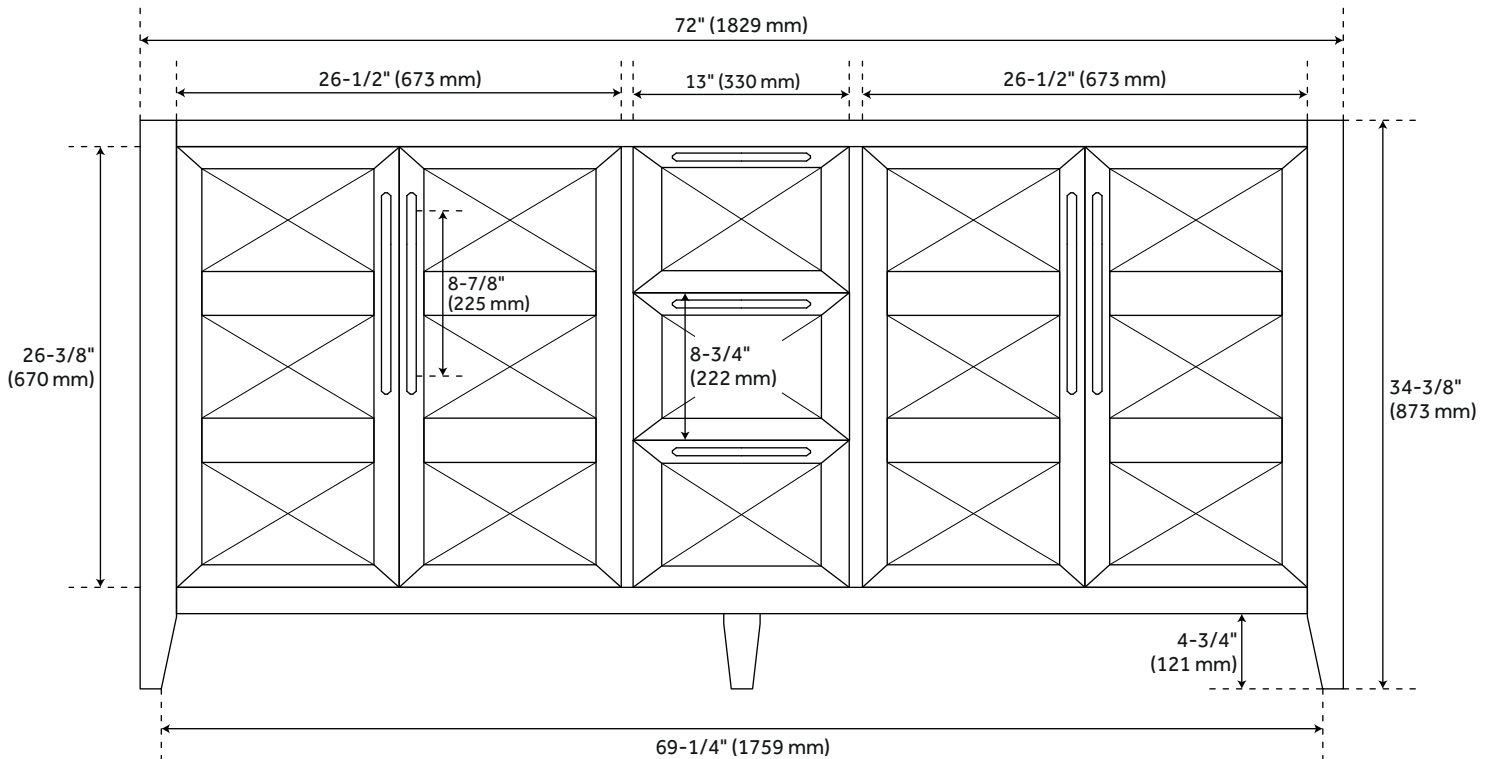

72" HOLMESDALE VANITY WITH RECTANGULAR UNDERMOUNT SINKS - BLACK

SKU: 953859-72-RUMB

Code: SH484535, SH484536, SH484537, SH484538, SH484539, SH484540, SH484541, SH484542

FEATURES

Installation Type: Freestanding
Features: Sink Included;Soft-Close Hinges;Matching Mirror
Product Finish: Black
Material: Wood
Number of Doors: 4
Number of Drawers: 3
Width: 72"
Height: 34-3/8"
Depth: 21"
Assembly Required: No
Dovetail Drawers: Yes
Number of Basins: 2
Sink Installation: Undermount - Rectangle
Basin Length: 18-1/8"
Basin Width: 12-3/4"
Water Depth To Overflow: 4-1/8"
Fits Drain Hole Size: 1-1/2"
Faucet Included: No
Sink Material: Porcelain
Vanity Top Thickness: 3cm
Water Depth to Rim: 5-1/2"
Hardware Finish: Gunmetal
Built-In Adjusters: Yes
Sink Included: Yes
Sink Color: White
Basin Overflow: Yes
Vanity Top Included: Yes
Vanity Top Depth: 22"
Vanity Top Width: 73"
Backsplash: Yes
Mirror Included: No
Recommended Accessories: 9371978, 10054809

ADDITIONAL FEATURES

- Includes a matching backsplash and white porcelain sinks.
- Polished Carrara Marble is sourced from Italy.
- Each stone top is carved from a single piece of stone and will feature natural variations.
- All dimensions are ($\pm 1/2"$).
- [Wood finish samples available.](#)

REVISED 2/13/2023

72" HOLMESDALE VANITY - BLACK

All dimensions and specifications are nominal and may vary. Use actual products for accuracy in critical situations.