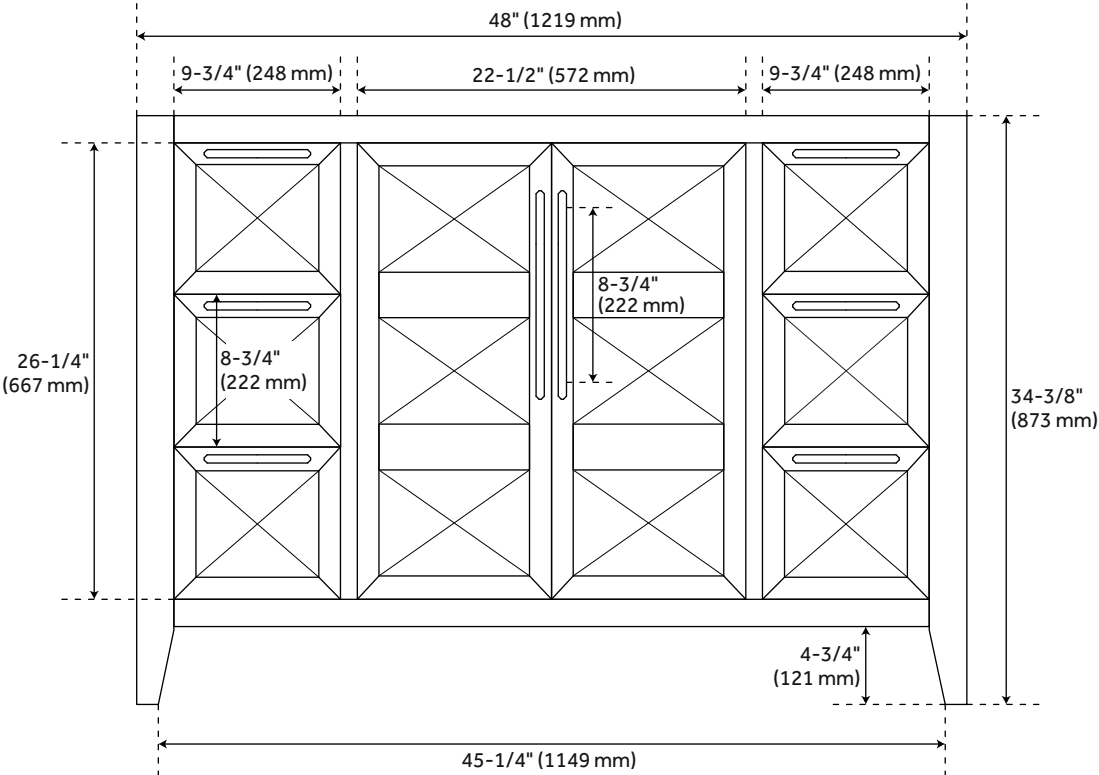

48" HOLMESDALE VANITY WITH UNDERMOUNT SINK - BLACK

SKU: 953859-48-UM

Code: SH484512, SH484520, SH484521, SH484522

ASME A112.19.2/CSA B45.1
Massachusetts Accepted

FEATURES

Installation Type: Freestanding
Features: Sink Included;Soft-Close Hinges;Matching Mirror
Product Finish: Black
Material: Wood
Number of Doors: 2
Number of Drawers: 6
Width: 48"
Height: 34-3/8"
Depth: 21"
Assembly Required: No
Dovetail Drawers: Yes
Number of Basins: 1
Sink Installation: Undermount - Oval
Basin Length: 16"
Basin Width: 12-1/2"
Water Depth To Overflow: 5"
Fits Drain Hole Size: 1-1/2"
Faucet Included: No
Sink Material: Porcelain
Vanity Top Thickness: 3cm
Water Depth to Rim: 6"
Hardware Finish: Gunmetal
Built-In Adjusters: Yes
Sink Included: Yes
Sink Color: White
Basin Overflow: Yes
Vanity Top Included: Yes
Vanity Top Depth: 22"
Vanity Top Width: 49"
Backsplash: Yes
Mirror Included: No
Recommended Accessories: 9371978, 10054809

REVISED 2/13/2023

48" HOLMESDALE VANITY WITH UNDERMOUNT SINK - BLACK

SKU: 953859-48-UM

Code: SH484512, SH484520, SH484521, SH484522

ADDITIONAL FEATURES

- Includes a matching backsplash and white porcelain sink.
- Polished Carrara Marble is sourced from Italy.
- Each stone top is carved from a single piece of stone and will feature natural variations.
- See Installation Instructions for directions to attach the vanity top and sink.
- All dimensions are ($\pm 1/2''$).
- [Wood finish samples available.](#)

REVISED 2/13/2023

48" HOLMESDALE VANITY - BLACK

All dimensions and specifications are nominal and may vary. Use actual products for accuracy in critical situations.