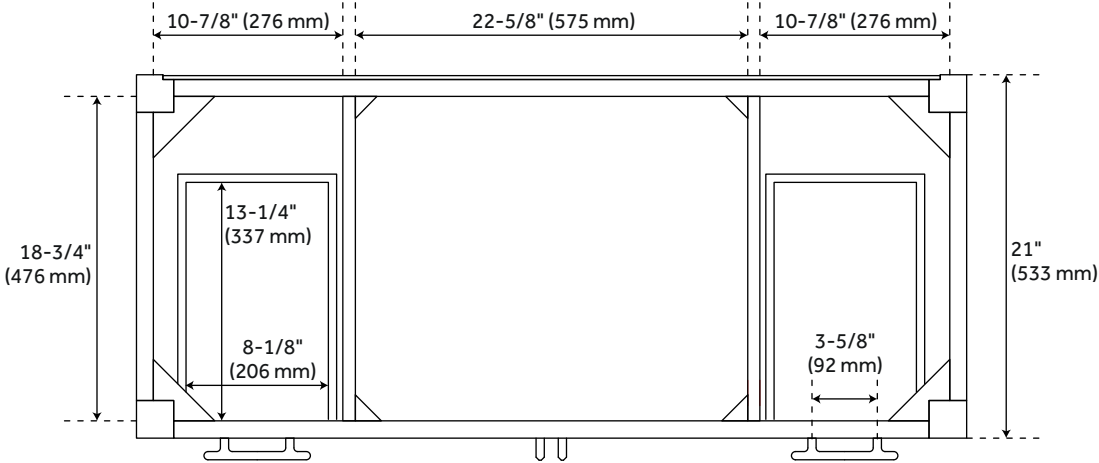

48" HOLMESDALE VANITY WITH UNDERMOUNT SINK - BLACK

SKU: 953859-48-UM

Code: SH484512, SH484520, SH484521, SH484522

ASME A112.19.2/CSA B45.1
Massachusetts Accepted

FEATURES

Installation Type: Freestanding
Features: Sink Included;Soft-Close Hinges;Matching Mirror
Product Finish: Black
Material: Wood
Number of Doors: 2
Number of Drawers: 6
Width: 48"
Height: 34-3/8"
Depth: 21"
Assembly Required: No
Dovetail Drawers: Yes
Number of Basins: 1
Sink Installation: Undermount - Oval
Basin Length: 16"
Basin Width: 12-1/2"
Water Depth To Overflow: 5"
Fits Drain Hole Size: 1-1/2"
Faucet Included: No
Sink Material: Porcelain
Vanity Top Thickness: 3cm
Water Depth to Rim: 6"
Hardware Finish: Gunmetal
Built-In Adjusters: Yes
Sink Included: Yes
Sink Color: White
Basin Overflow: Yes
Vanity Top Included: Yes
Vanity Top Depth: 22"
Vanity Top Width: 49"
Backsplash: Yes
Mirror Included: No
Recommended Accessories: 9371978, 10054809

REVISED 2/13/2023

48" HOLMESDALE VANITY WITH UNDERMOUNT SINK - BLACK

SKU: 953859-48-UM

Code: SH484512, SH484520, SH484521, SH484522

ADDITIONAL FEATURES

- Includes a matching backsplash and white porcelain sink.
- Polished Carrara Marble is sourced from Italy.
- Each stone top is carved from a single piece of stone and will feature natural variations.
- See Installation Instructions for directions to attach the vanity top and sink.
- All dimensions are ($\pm 1/2''$).
- [Wood finish samples available.](#)

REVISED 2/13/2023

48" HOLMESDALE VANITY - BLACK

All dimensions and specifications are nominal and may vary. Use actual products for accuracy in critical situations.