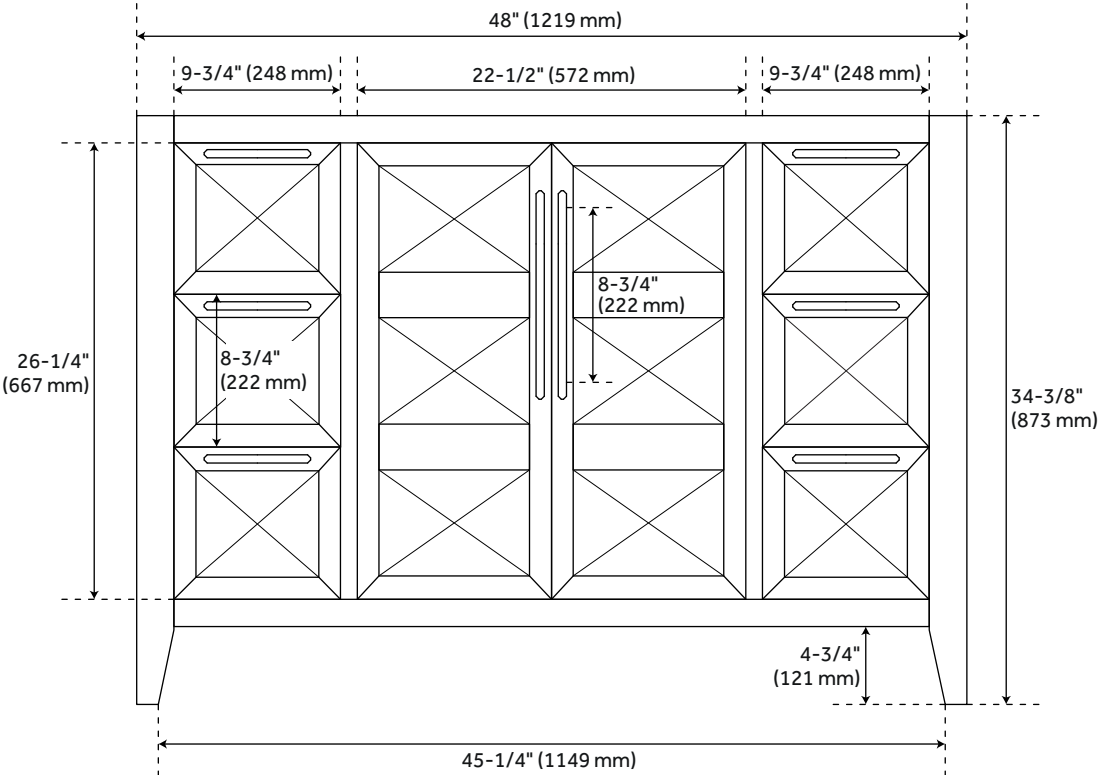

FEATURES

Installation Type: Freestanding
Features: Sink Included;Soft-Close Hinges;Matching Mirror
Product Finish: Black
Material: Wood
Number of Doors: 2
Number of Drawers: 6
Width: 48"
Height: 34-3/8"
Depth: 21"
Assembly Required: No
Dovetail Drawers: Yes
Number of Basins: 1
Sink Installation: Undermount - Rectangle
Basin Length: 18-1/8"
Basin Width: 12-3/4"
Water Depth To Overflow: 4-1/8"
Fits Drain Hole Size: 1-1/2"
Faucet Included: No
Sink Material: Porcelain
Vanity Top Thickness: 3cm
Water Depth to Rim: 5-1/2"
Hardware Finish: Gunmetal
Built-In Adjusters: Yes
Sink Included: Yes
Sink Color: White
Basin Overflow: Yes
Vanity Top Included: Yes
Vanity Top Depth: 22"
Vanity Top Width: 49"
Backsplash: Yes
Mirror Included: No
Recommended Accessories: 9371978, 10054809

REVISED 2/13/2023

48" HOLMESDALE VANITY WITH RECTANGULAR UNDERMOUNT SINK - BLACK

SKU: 953859-48-RUMB

Code: SH484523, SH484524, SH484525, SH484526, SH484527, SH484528, SH484529, SH484530

ADDITIONAL FEATURES

- Includes a matching backsplash and white porcelain sink.
- Polished Carrara Marble is sourced from Italy.
- Each stone top is carved from a single piece of stone and will feature natural variations.
- See Installation Instructions for directions to attach the vanity top and sink.
- All dimensions are ($\pm 1/2''$).
- [Wood finish samples available.](#)

REVISED 2/13/2023

48" HOLMESDALE VANITY - BLACK

All dimensions and specifications are nominal and may vary. Use actual products for accuracy in critical situations.