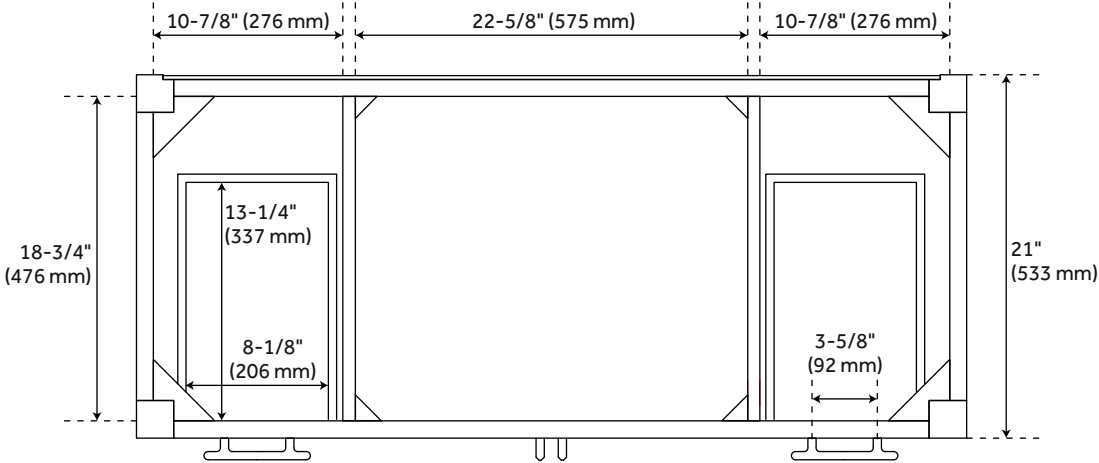

FEATURES

Installation Type: Freestanding
Features: Sink Included;Soft-Close Hinges;Matching Mirror
Product Finish: Black
Material: Wood
Number of Doors: 2
Number of Drawers: 6
Width: 48"
Height: 34-3/8"
Depth: 21"
Assembly Required: No
Dovetail Drawers: Yes
Number of Basins: 1
Sink Installation: Undermount - Rectangle
Basin Length: 18-1/8"
Basin Width: 12-3/4"
Water Depth To Overflow: 4-1/8"
Fits Drain Hole Size: 1-1/2"
Faucet Included: No
Sink Material: Porcelain
Vanity Top Thickness: 3cm
Water Depth to Rim: 5-1/2"
Hardware Finish: Gunmetal
Built-In Adjusters: Yes
Sink Included: Yes
Sink Color: White
Basin Overflow: Yes
Vanity Top Included: Yes
Vanity Top Depth: 22"
Vanity Top Width: 49"
Backsplash: Yes
Mirror Included: No
Recommended Accessories: 9371978, 10054809

REVISED 2/13/2023

48" HOLMESDALE VANITY WITH RECTANGULAR UNDERMOUNT SINK - BLACK

SKU: 953859-48-RUMB

Code: SH484523, SH484524, SH484525, SH484526, SH484527, SH484528, SH484529, SH484530

ADDITIONAL FEATURES

- Includes a matching backsplash and white porcelain sink.
- Polished Carrara Marble is sourced from Italy.
- Each stone top is carved from a single piece of stone and will feature natural variations.
- See Installation Instructions for directions to attach the vanity top and sink.
- All dimensions are ($\pm 1/2''$).
- [Wood finish samples available.](#)

REVISED 2/13/2023

48" HOLMESDALE VANITY - BLACK

All dimensions and specifications are nominal and may vary. Use actual products for accuracy in critical situations.