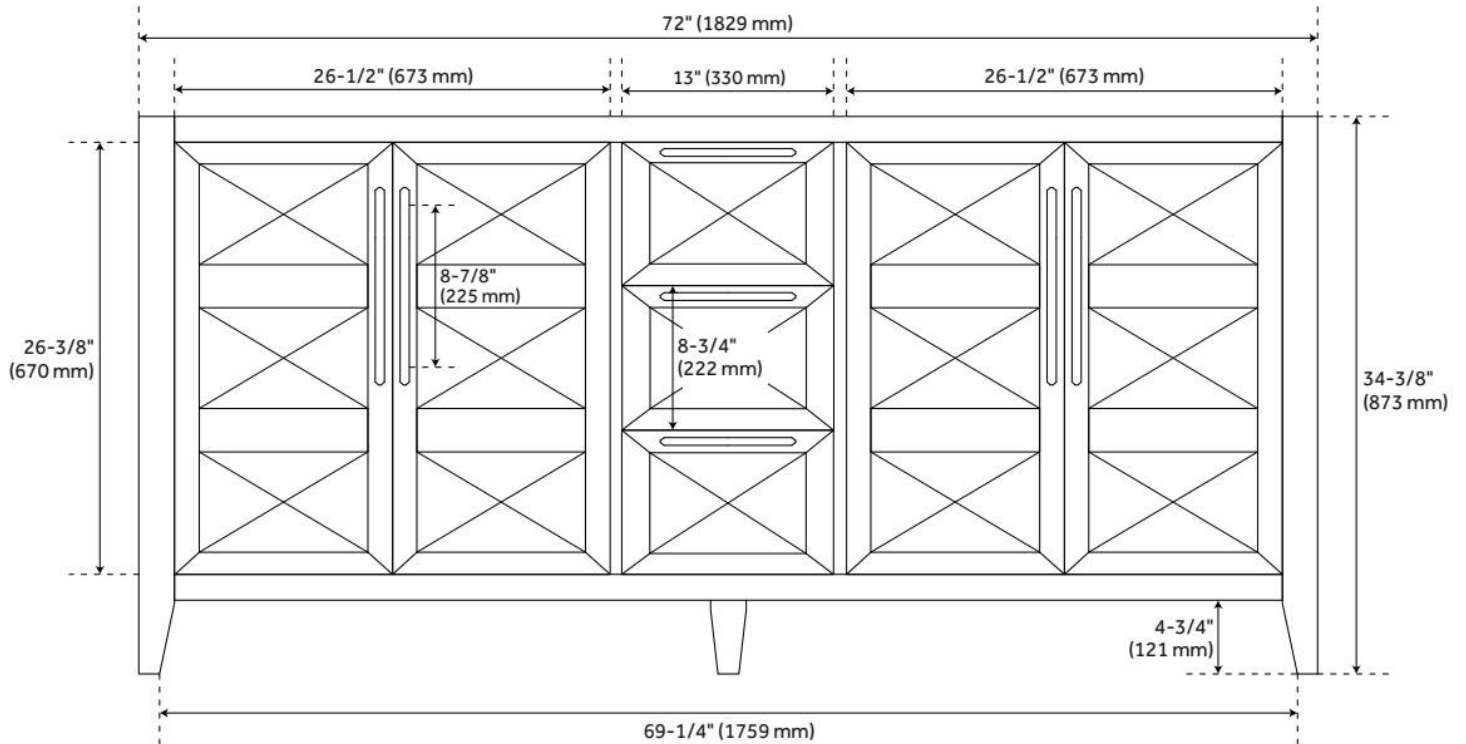

72" HOLMESDALE VANITY - BRIGHT WHITE - VANITY CABINET ONLY

SKU: 484516
Code: SH484516

REVISED 8/2/2024