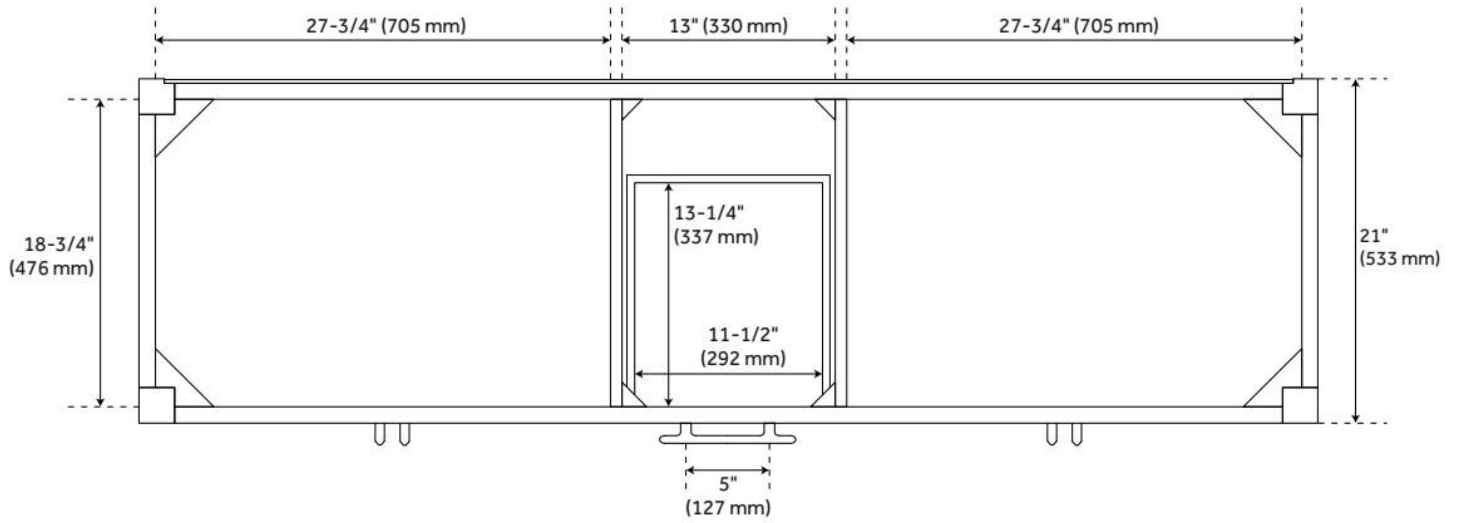

72" HOLMESDALE VANITY - BRIGHT WHITE - VANITY CABINET ONLY

SKU: 484516
Code: SH484516

REVISED 8/2/2024