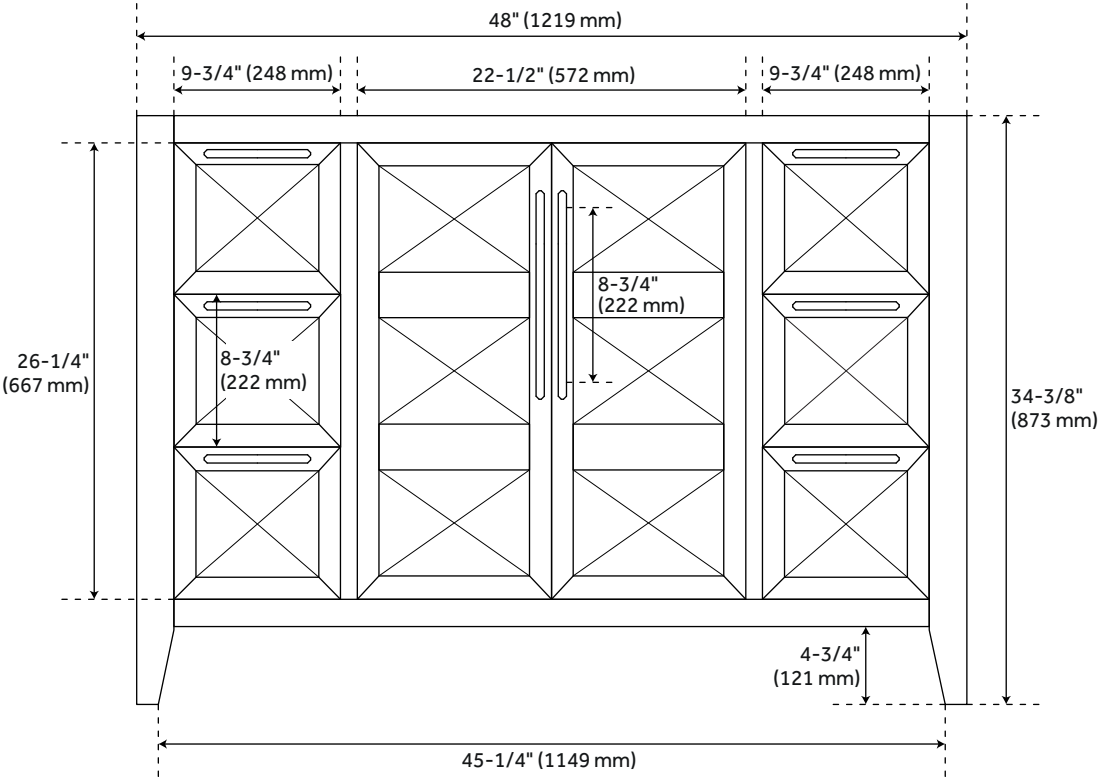

48" HOLMESDALE VANITY - BRIGHT WHITE

SKU: 484515
Code: SH484515

FEATURES

Installation Type: Freestanding
Features: Soft-Close Hinges; Matching Mirror
Product Finish: Bright White
Material: Wood
Number of Doors: 2
Number of Drawers: 6
Width: 48"
Height: 34-3/8"
Depth: 21"
Assembly Required: No
Dovetail Drawers: Yes
Number of Basins: 1
Vanity Top Options: No Top
Faucet Centers: No Faucet Hole
Faucet Included: No
Size: 48"
Hardware Finish: Satin Nickel
Built-In Adjusters: Yes
Sink Included: No
Vanity Top Included: No
Backsplash: No
Mirror Included: No
Recommended Accessory: 10054811

REVISED 2/13/2023

48" HOLMESDALE VANITY - BRIGHT WHITE

SKU: 484515
Code: SH484515

ADDITIONAL FEATURES

- See Installation Instructions for directions to attach the vanity top and sink.
- All dimensions are ($\pm 1/2$ ").
- [Wood finish samples available.](#)

REVISED 2/13/2023

48" HOLMESDALE VANITY - BRIGHT WHITE

All dimensions and specifications are nominal and may vary. Use actual products for accuracy in critical situations.