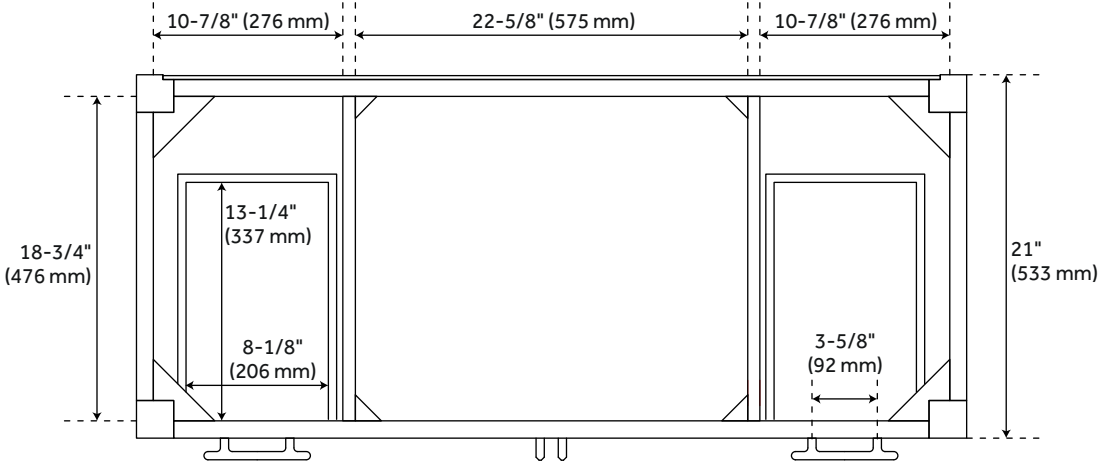

48" HOLMESDALE VANITY - BRIGHT WHITE

SKU: 484515
Code: SH484515

FEATURES

Installation Type: Freestanding
Features: Soft-Close Hinges; Matching Mirror
Product Finish: Bright White
Material: Wood
Number of Doors: 2
Number of Drawers: 6
Width: 48"
Height: 34-3/8"
Depth: 21"
Assembly Required: No
Dovetail Drawers: Yes
Number of Basins: 1
Vanity Top Options: No Top
Faucet Centers: No Faucet Hole
Faucet Included: No
Size: 48"
Hardware Finish: Satin Nickel
Built-In Adjusters: Yes
Sink Included: No
Vanity Top Included: No
Backsplash: No
Mirror Included: No
Recommended Accessory: 10054811

REVISED 2/13/2023

48" HOLMESDALE VANITY - BRIGHT WHITE

SKU: 484515
Code: SH484515

ADDITIONAL FEATURES

- See Installation Instructions for directions to attach the vanity top and sink.
- All dimensions are ($\pm 1/2$ ").
- [Wood finish samples available.](#)

REVISED 2/13/2023

48" HOLMESDALE VANITY - BRIGHT WHITE

All dimensions and specifications are nominal and may vary. Use actual products for accuracy in critical situations.