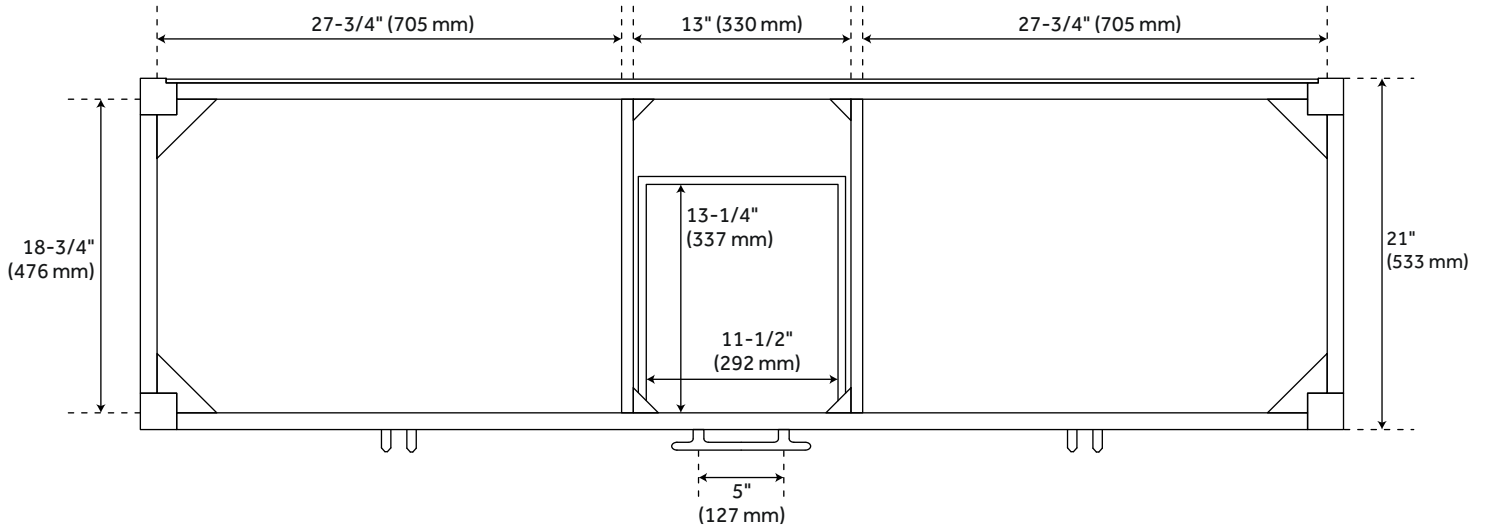

72" HOLMESDALE VANITY - BLACK

SKU: 484514
Code: SH484514

FEATURES

Installation Type: Freestanding
Features: Soft-Close Hinges; Matching Mirror
Product Finish: Black
Material: Wood
Number of Doors: 4
Number of Drawers: 3
Width: 72"
Height: 34-3/8"
Depth: 21"
Assembly Required: No
Dovetail Drawers: Yes
Number of Basins: 2
Vanity Top Options: No Top
Faucet Centers: No Faucet Hole
Faucet Included: No
Size: 72"
Hardware Finish: Gunmetal
Built-In Adjusters: Yes
Sink Included: No
Vanity Top Included: No
Backsplash: No
Mirror Included: No
Recommended Accessories: 9371978, 10054811

REVISED 2/13/2023

72" HOLMESDALE VANITY - BLACK

SKU: 484514
Code: SH484514

ADDITIONAL FEATURES

- See Installation Instructions for directions to attach the vanity top and sink.
- All dimensions are ($\pm 1/2$ ").
- [Wood finish samples available.](#)

REVISED 2/13/2023

72" HOLMESDALE VANITY - BLACK

All dimensions and specifications are nominal and may vary. Use actual products for accuracy in critical situations.