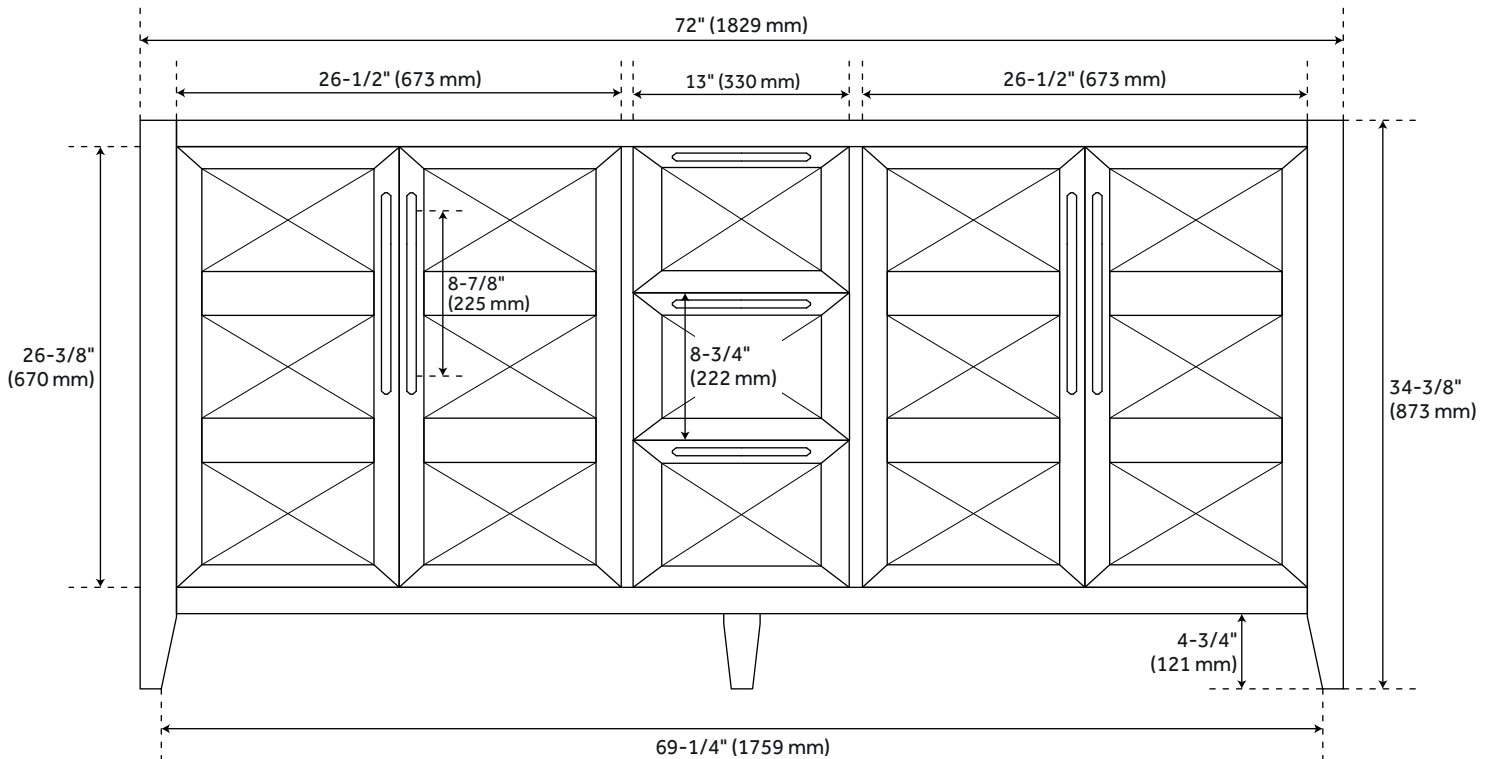

72" HOLMESDALE VANITY - BLACK

SKU: 484514
Code: SH484514

FEATURES

Installation Type: Freestanding
Features: Soft-Close Hinges; Matching Mirror
Product Finish: Black
Material: Wood
Number of Doors: 4
Number of Drawers: 3
Width: 72"
Height: 34-3/8"
Depth: 21"
Assembly Required: No
Dovetail Drawers: Yes
Number of Basins: 2
Vanity Top Options: No Top
Faucet Centers: No Faucet Hole
Faucet Included: No
Size: 72"
Hardware Finish: Gunmetal
Built-In Adjusters: Yes
Sink Included: No
Vanity Top Included: No
Backsplash: No
Mirror Included: No
Recommended Accessories: 9371978, 10054811

REVISED 2/13/2023

72" HOLMESDALE VANITY - BLACK

SKU: 484514
Code: SH484514

ADDITIONAL FEATURES

- See Installation Instructions for directions to attach the vanity top and sink.
- All dimensions are ($\pm 1/2$ ").
- [Wood finish samples available.](#)

REVISED 2/13/2023

72" HOLMESDALE VANITY - BLACK

All dimensions and specifications are nominal and may vary. Use actual products for accuracy in critical situations.