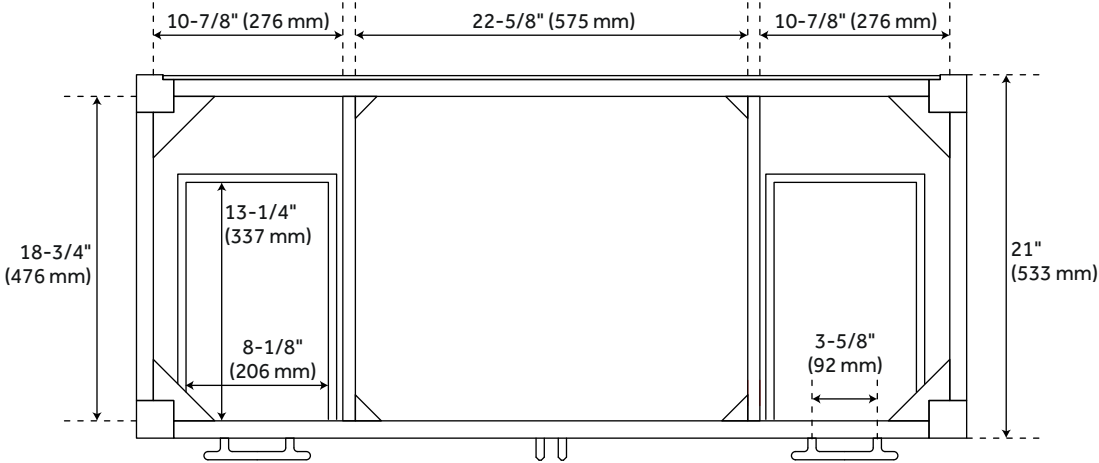

48" HOLMESDALE VANITY - BLACK

SKU: 484513
Code: SH484513

FEATURES

Installation Type: Freestanding
Features: Soft-Close Hinges; Matching Mirror
Product Finish: Black
Material: Wood
Number of Doors: 2
Number of Drawers: 6
Width: 48"
Height: 34-3/8"
Depth: 21"
Assembly Required: No
Dovetail Drawers: Yes
Number of Basins: 1
Vanity Top Options: No Top
Faucet Centers: No Faucet Hole
Faucet Included: No
Size: 48"
Hardware Finish: Gunmetal
Built-In Adjusters: Yes
Sink Included: No
Vanity Top Included: No
Backsplash: No
Mirror Included: No
Recommended Accessories: 9371978, 10054809

REVISED 2/13/2023

48" HOLMESDALE VANITY - BLACK

SKU: 484513
Code: SH484513

ADDITIONAL FEATURES

- See Installation Instructions for directions to attach the vanity top and sink.
- All dimensions are ($\pm 1/2$ ").
- [Wood finish samples available.](#)

REVISED 2/13/2023

48" HOLMESDALE VANITY - BLACK

All dimensions and specifications are nominal and may vary. Use actual products for accuracy in critical situations.