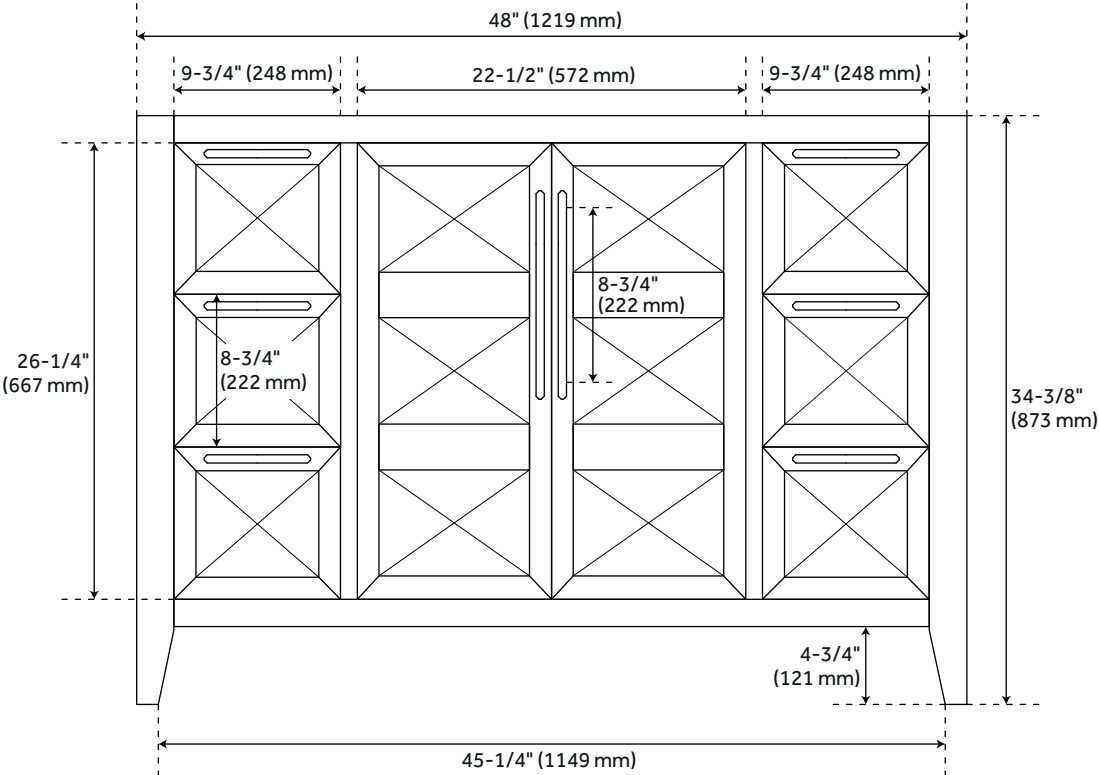

48" HOLMESDALE VANITY - BLACK

SKU: 484513
Code: SH484513

FEATURES

Installation Type: Freestanding
Features: Soft-Close Hinges; Matching Mirror
Product Finish: Black
Material: Wood
Number of Doors: 2
Number of Drawers: 6
Width: 48"
Height: 34-3/8"
Depth: 21"
Assembly Required: No
Dovetail Drawers: Yes
Number of Basins: 1
Vanity Top Options: No Top
Faucet Centers: No Faucet Hole
Faucet Included: No
Size: 48"
Hardware Finish: Gunmetal
Built-In Adjusters: Yes
Sink Included: No
Vanity Top Included: No
Backsplash: No
Mirror Included: No
Recommended Accessories: 9371978, 10054809

REVISED 2/13/2023

48" HOLMESDALE VANITY - BLACK

SKU: 484513
Code: SH484513

ADDITIONAL FEATURES

- See Installation Instructions for directions to attach the vanity top and sink.
- All dimensions are ($\pm 1/2$ ").
- [Wood finish samples available.](#)

REVISED 2/13/2023

48" HOLMESDALE VANITY - BLACK

All dimensions and specifications are nominal and may vary. Use actual products for accuracy in critical situations.