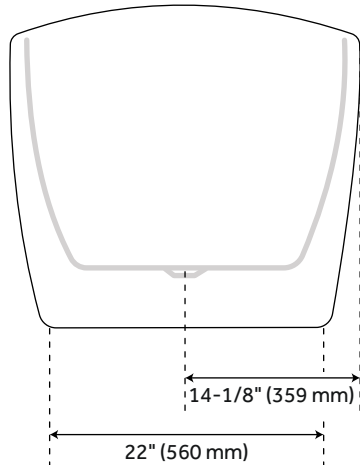

Width: 31"

Height: 28-1/2"

Depth: 17-3/4"

Water Depth To Overflow: 15-3/8"

Exterior Treatment: Smooth

Interior Treatment: Smooth

Drain Finish: White

Faucet Included: No

Shape: Oval

Size: 72 in

Remote Included: Yes

Tub Overflow: Yes

Integral Drain & Overflow: Yes

Tub Material: Acrylic

Tub Interior Length: 43-3/4"

Tub Interior Width: 19-1/4"

Jet Color: White

REVISED 1/31/2023

72" SHEBA ACRYLIC DOUBLE-SLIPPER TUB - AIR MASSAGE

SKU: 919180-AIR

Code: SH456357,SH462583

ADDITIONAL FEATURES

- All dimensions are ($\pm 1/2$ ").
- Formed of two 3.8mm acrylic sheets, the air between acting as a thermal insulator.
- Air tub features 12 air jets that massage and relax. Remote control works within 15-foot radius and is designed to float. Tub and air system come fully assembled.
- Foam Insulation option: increases heat retention and prevents condensation due to water and air temperature fluctuations.
- Optional Quick Connect Drop-In Drain Kit Includes:
- Floor Plate, 1-1/2" PVC Pipe, 2" x 1-1/2" Trap Adapters, 1 Brass Threaded, 1 Brass Unthreaded Tailpiece and Plug.
- Installs above your subfloor, but underneath your cement floor or tile, so you do not need access below the fixture.

REVISED 1/31/2023

72" SHEBA ACRYLIC DOUBLE-SLIPPER TUB - AIR MASSAGE

SKU: 919180-AIR

All dimensions and specifications are nominal and may vary. Use actual products for accuracy in critical situations.

72" SHEBA ACRYLIC DOUBLE-SLIPPER TUB - AIR MASSAGE