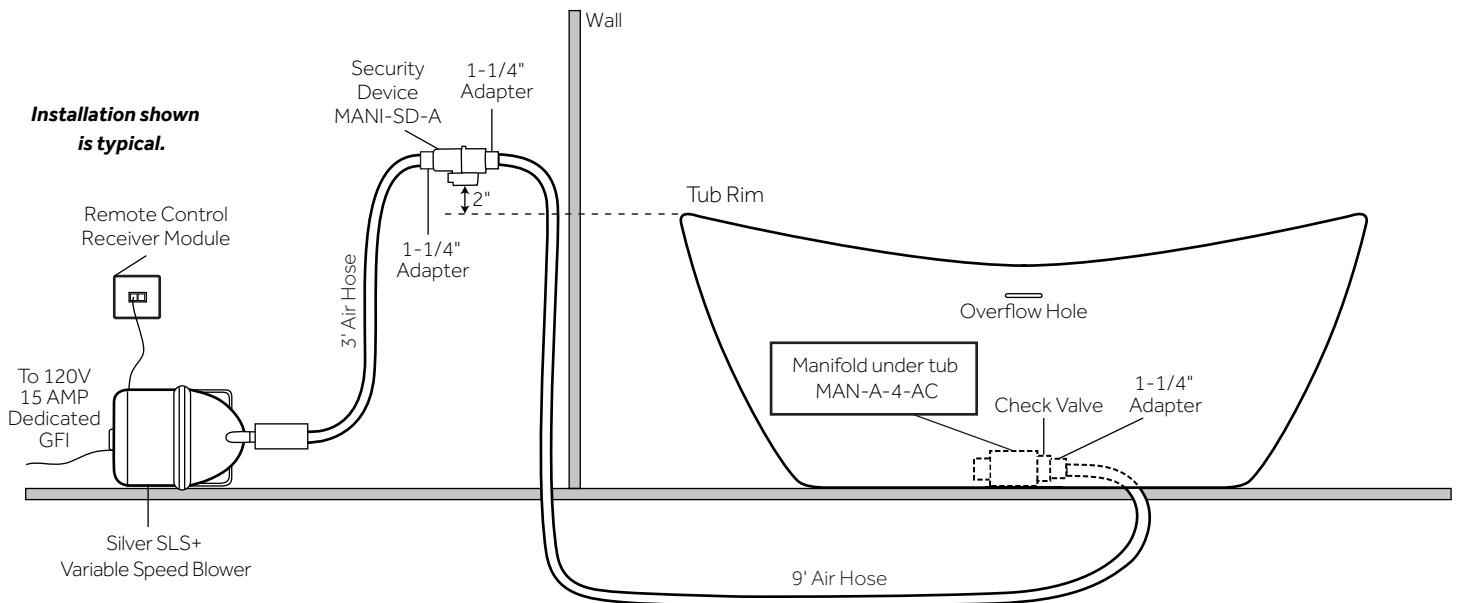

72" SHEBA ACRYLIC DOUBLE-SLIPPER TUB - AIR MASSAGE

SKU: 919180-AIR

COMPONENTS LIST

- BM-TWP BALL CHECK VALVE JETS
- MANI-SD-A SECURITY DEVICE
- MAN-A-4-AC MANIFOLD
- SILVER SLS+ VARIABLE SPEED BLOWER

INSTALLATION

Install blower behind a wall (with an access panel) or in a closet. Blower can also be installed under floor. Ensure the security device, MANI-DS-A, is at least:

- 2" Above the tub rim

Security device and hose can be mounted in wall

REMOTE CONTROL

- CG+/RTC-SENSOR-WP
- 12 – 15 YEAR BATTERY LIFE

INSIDE OF BATH

- (12) MAXI AIR JETS WITH 24 OPENINGS

All dimensions and specifications are nominal and may vary. Use actual products for accuracy in critical situations.