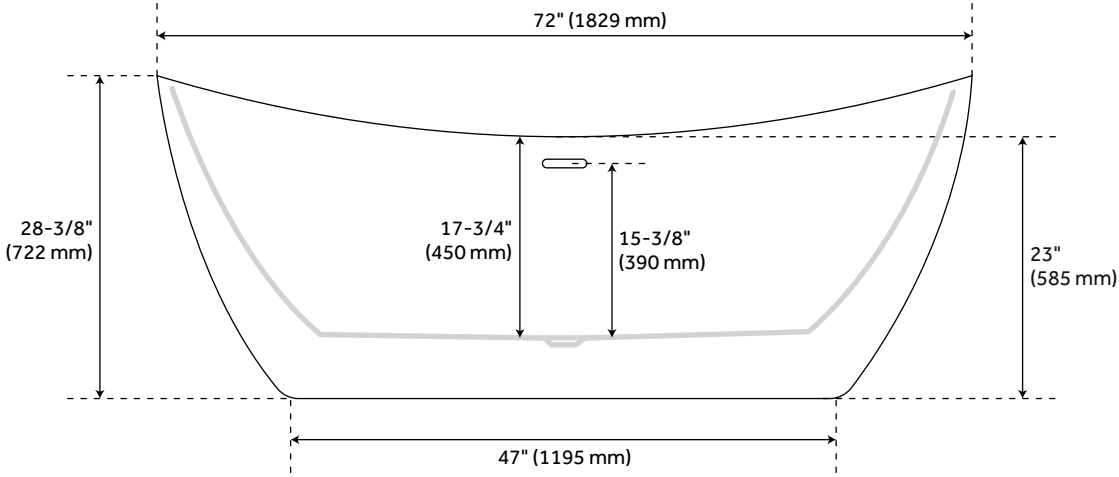

Width: 31"

Height: 28-1/2"

Depth: 17-3/4"

Water Depth To Overflow: 15-3/8"

Exterior Treatment: Smooth

Interior Treatment: Smooth

Drain Finish: White

Faucet Included: No

Shape: Oval

Size: 72 in

Remote Included: Yes

Tub Overflow: Yes

Integral Drain & Overflow: Yes

Tub Material: Acrylic

Tub Interior Length: 43-3/4"

Tub Interior Width: 19-1/4"

Jet Color: White

REVISED 1/31/2023

72" SHEBA ACRYLIC DOUBLE-SLIPPER TUB - AIR MASSAGE

SKU: 919180-AIR

Code: SH456357,SH462583

ADDITIONAL FEATURES

- All dimensions are ($\pm 1/2$ ").
- Formed of two 3.8mm acrylic sheets, the air between acting as a thermal insulator.
- Air tub features 12 air jets that massage and relax. Remote control works within 15-foot radius and is designed to float. Tub and air system come fully assembled.
- Foam Insulation option: increases heat retention and prevents condensation due to water and air temperature fluctuations.
- Optional Quick Connect Drop-In Drain Kit Includes:
- Floor Plate, 1-1/2" PVC Pipe, 2" x 1-1/2" Trap Adapters, 1 Brass Threaded, 1 Brass Unthreaded Tailpiece and Plug.
- Installs above your subfloor, but underneath your cement floor or tile, so you do not need access below the fixture.

REVISED 1/31/2023

72" SHEBA ACRYLIC DOUBLE-SLIPPER TUB - AIR MASSAGE

SKU: 919180-AIR

All dimensions and specifications are nominal and may vary. Use actual products for accuracy in critical situations.

72" SHEBA ACRYLIC DOUBLE-SLIPPER TUB - AIR MASSAGE