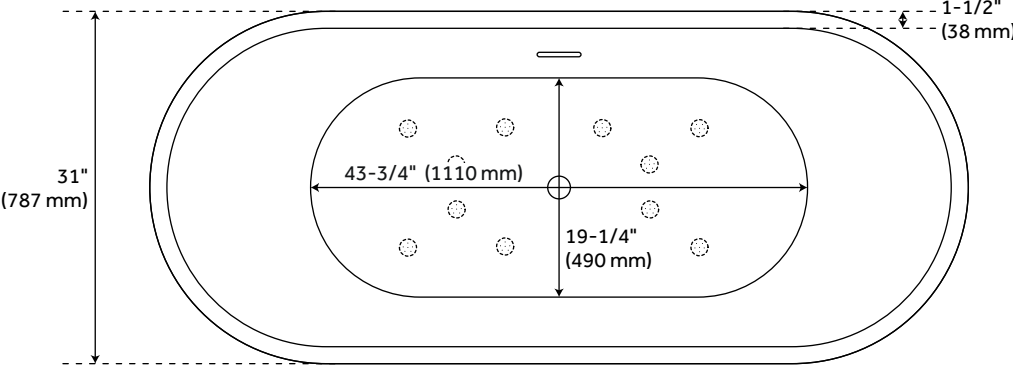

Width: 31"

Height: 28-1/2"

Depth: 17-3/4"

Water Depth To Overflow: 15-3/8"

Exterior Treatment: Smooth

Interior Treatment: Smooth

Drain Finish: White

Faucet Included: No

Shape: Oval

Size: 72 in

Remote Included: Yes

Tub Overflow: Yes

Integral Drain & Overflow: Yes

Tub Material: Acrylic

Tub Interior Length: 43-3/4"

Tub Interior Width: 19-1/4"

Jet Color: White

REVISED 1/31/2023

72" SHEBA ACRYLIC DOUBLE-SLIPPER TUB - AIR MASSAGE

SKU: 919180-AIR

Code: SH456357,SH462583

ADDITIONAL FEATURES

- All dimensions are ($\pm 1/2$ ").
- Formed of two 3.8mm acrylic sheets, the air between acting as a thermal insulator.
- Air tub features 12 air jets that massage and relax. Remote control works within 15-foot radius and is designed to float. Tub and air system come fully assembled.
- Foam Insulation option: increases heat retention and prevents condensation due to water and air temperature fluctuations.
- Optional Quick Connect Drop-In Drain Kit Includes:
- Floor Plate, 1-1/2" PVC Pipe, 2" x 1-1/2" Trap Adapters, 1 Brass Threaded, 1 Brass Unthreaded Tailpiece and Plug.
- Installs above your subfloor, but underneath your cement floor or tile, so you do not need access below the fixture.

REVISED 1/31/2023

72" SHEBA ACRYLIC DOUBLE-SLIPPER TUB - AIR MASSAGE

SKU: 919180-AIR

All dimensions and specifications are nominal and may vary. Use actual products for accuracy in critical situations.

72" SHEBA ACRYLIC DOUBLE-SLIPPER TUB - AIR MASSAGE