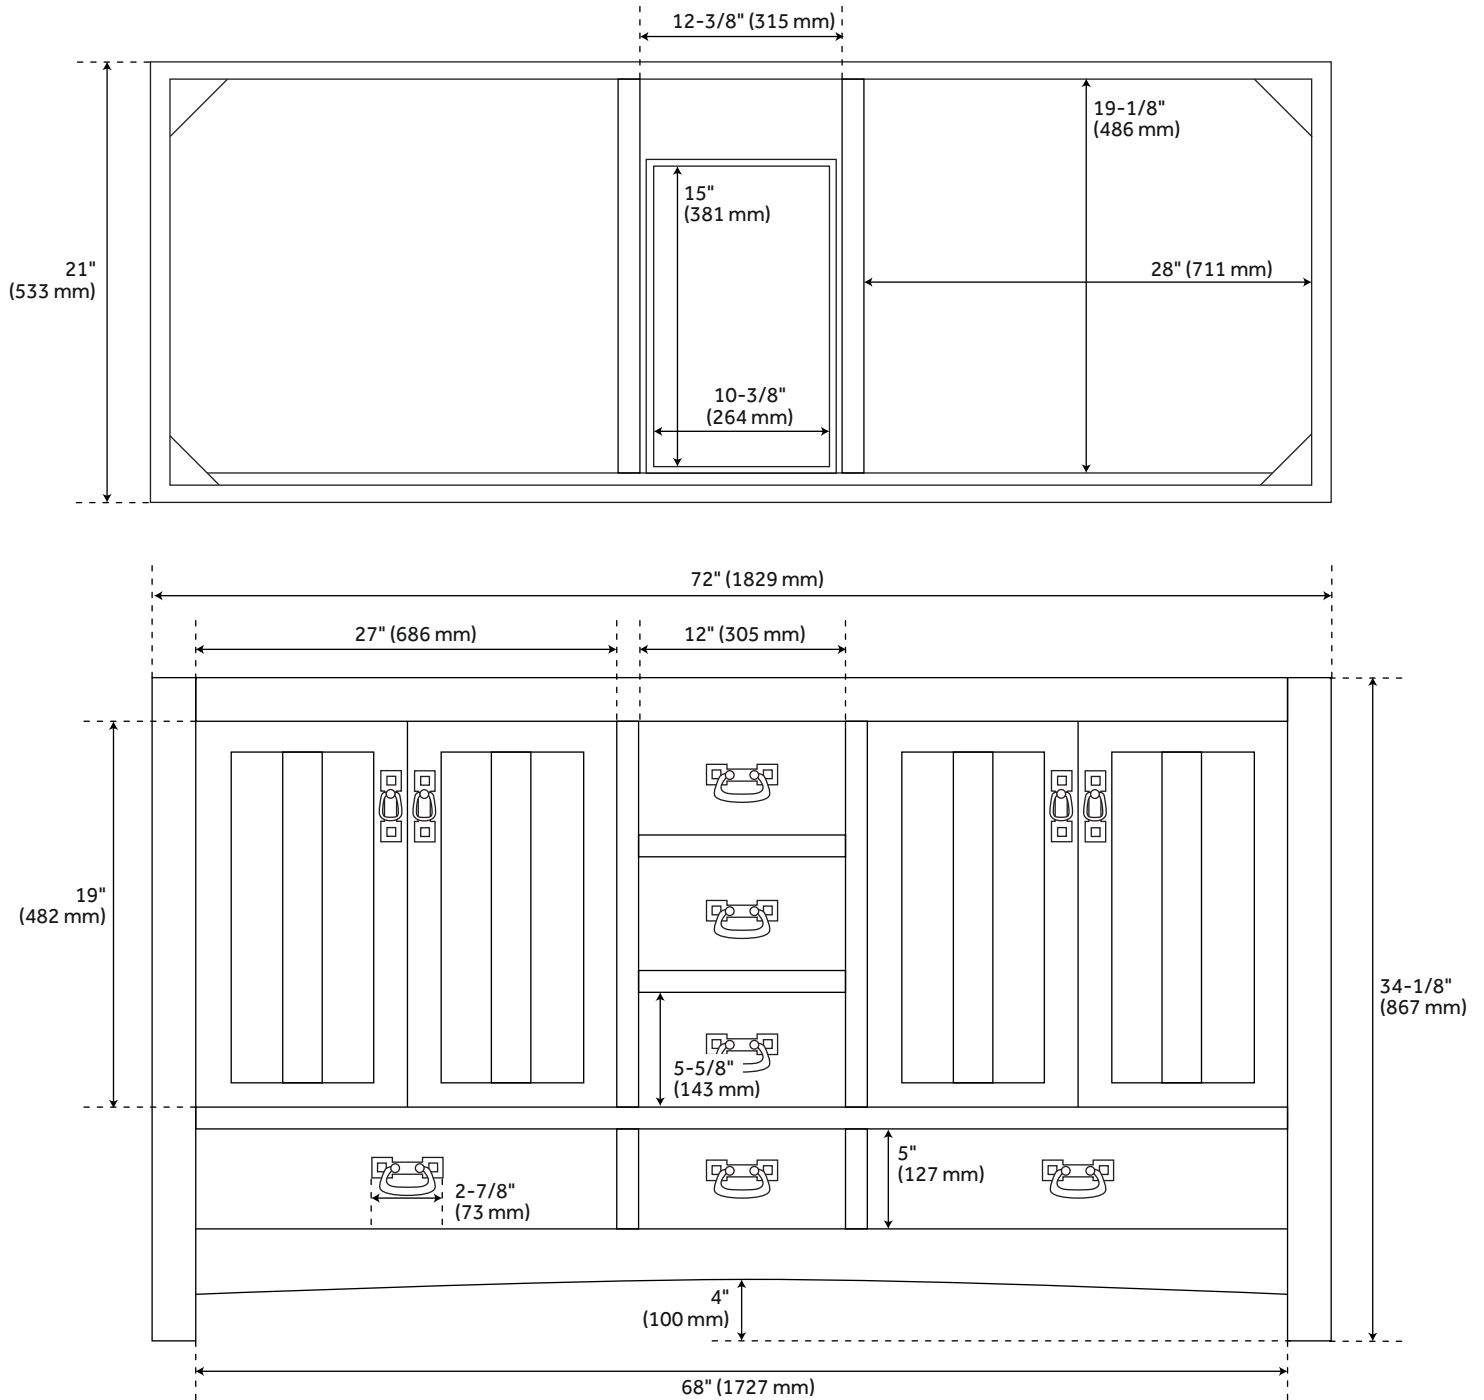

72" MAYBECK DOUBLE VANITY - TINTED OAK

SKU: 484163

All dimensions and specifications are nominal and may vary. Use actual products for accuracy in critical situations.