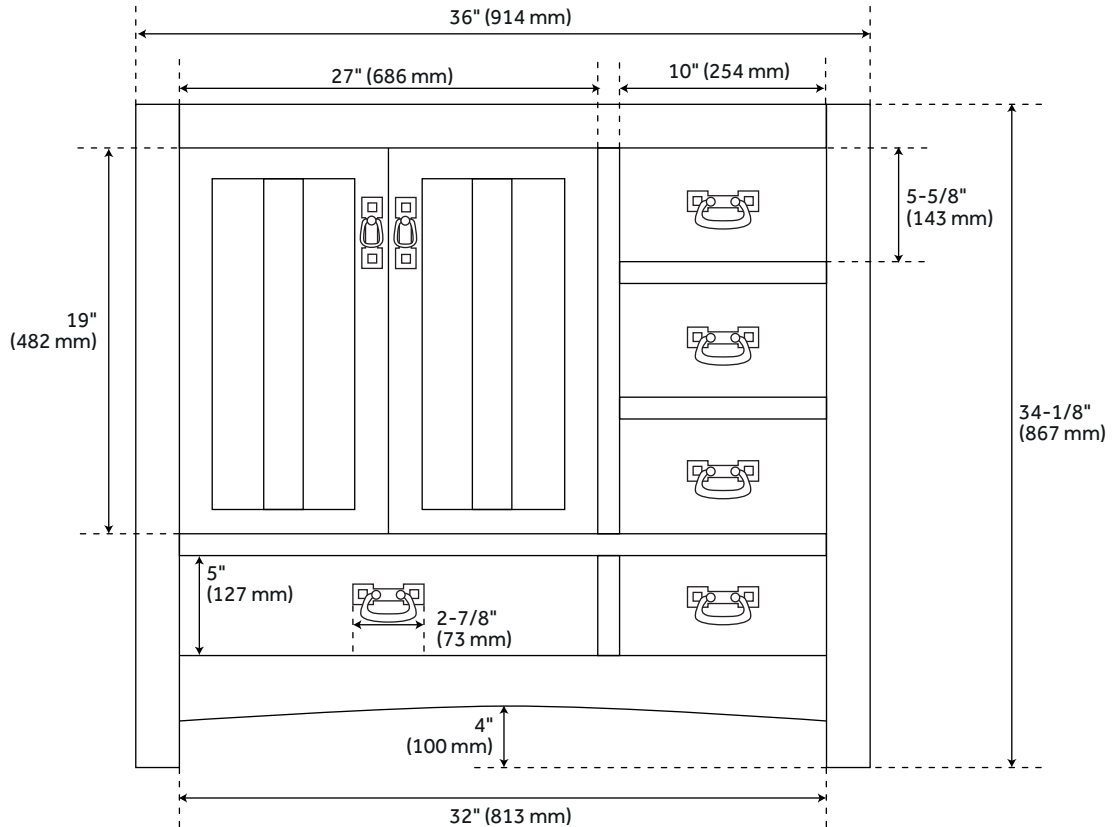

36" MAYBECK VANITY - TINTED OAK

SKU: 484162

All dimensions and specifications are nominal and may vary. Use actual products for accuracy in critical situations.