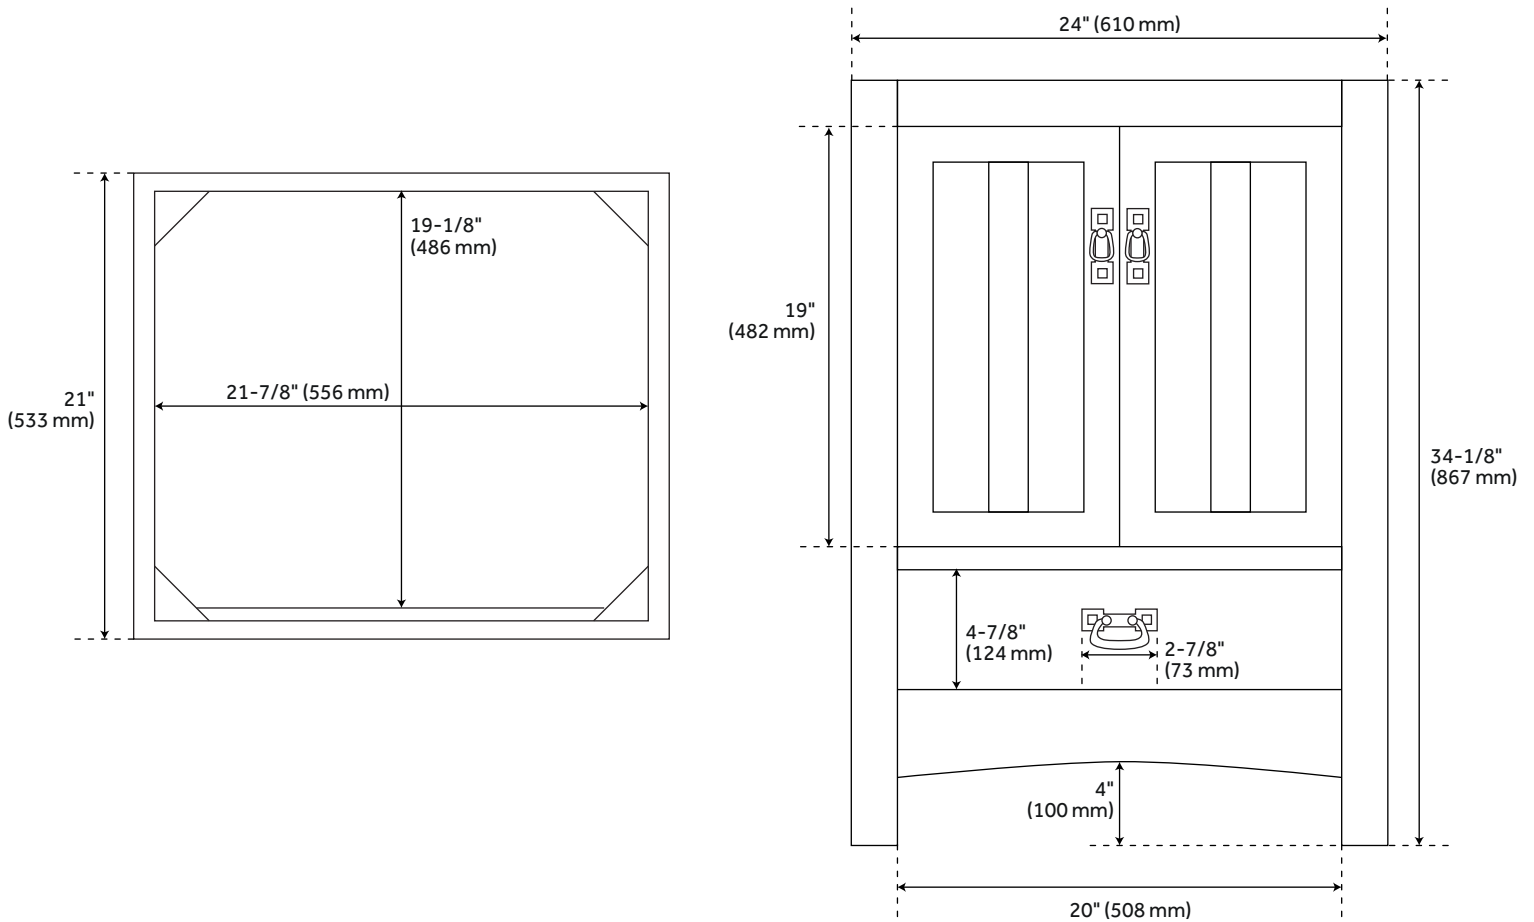

24" MAYBECK VANITY WITH UNDERMOUNT SINK - TINTED OAK

SKU: 953826-24-UM

Code: SH484165,SH484166,SH484167,SH484168

ASME A112.19.2/CSA B45.1
Massachusetts Accepted

FEATURES

Installation Type: Freestanding
Features: Soft-Close Hinges
Product Finish: Tinted Oak
Material: Oak
Number of Doors: 2
Number of Drawers: 1
Width: 24"
Height: 34-1/8"
Depth: 21"
Assembly Required: No
Dovetail Drawers: Yes
Number of Basins: 1
Sink Installation: Undermount - Oval
Basin Length: 16"
Basin Width: 12-1/2"
Water Depth To Overflow: 5"
Fits Drain Hole Size: 1-1/2"
Faucet Included: No
Sink Material: Porcelain
Vanity Top Thickness: 3cm
Water Depth to Rim: 6"
Hardware Finish: Black
Built-In Adjusters: Yes
Sink Included: Optional
Sink Color: White
Basin Overflow: Yes
Vanity Top Included: Optional
Vanity Top Depth: 22"
Vanity Top Width: 25"
Mirror Included: No

REVISED 12/12/2022

24" MAYBECK VANITY WITH UNDERMOUNT SINK - TINTED OAK

SKU: 953826-24-UM

Code: SH484165,SH484166,SH484167,SH484168

ADDITIONAL FEATURES

- If a vanity top is selected it will come with a backsplash and white porcelain sink.
- Granite is A-grade. Polished Carrara Marble is sourced from Italy.
- Each stone top is carved from a single piece of stone and will feature natural variations.
- See Installation Instructions for directions to attach the vanity top and sink.
- All dimensions are ($\pm 1/2''$).

REVISED 12/12/2022

24" MAYBECK VANITY - TINTED OAK

SKU: 484161

All dimensions and specifications are nominal and may vary. Use actual products for accuracy in critical situations.