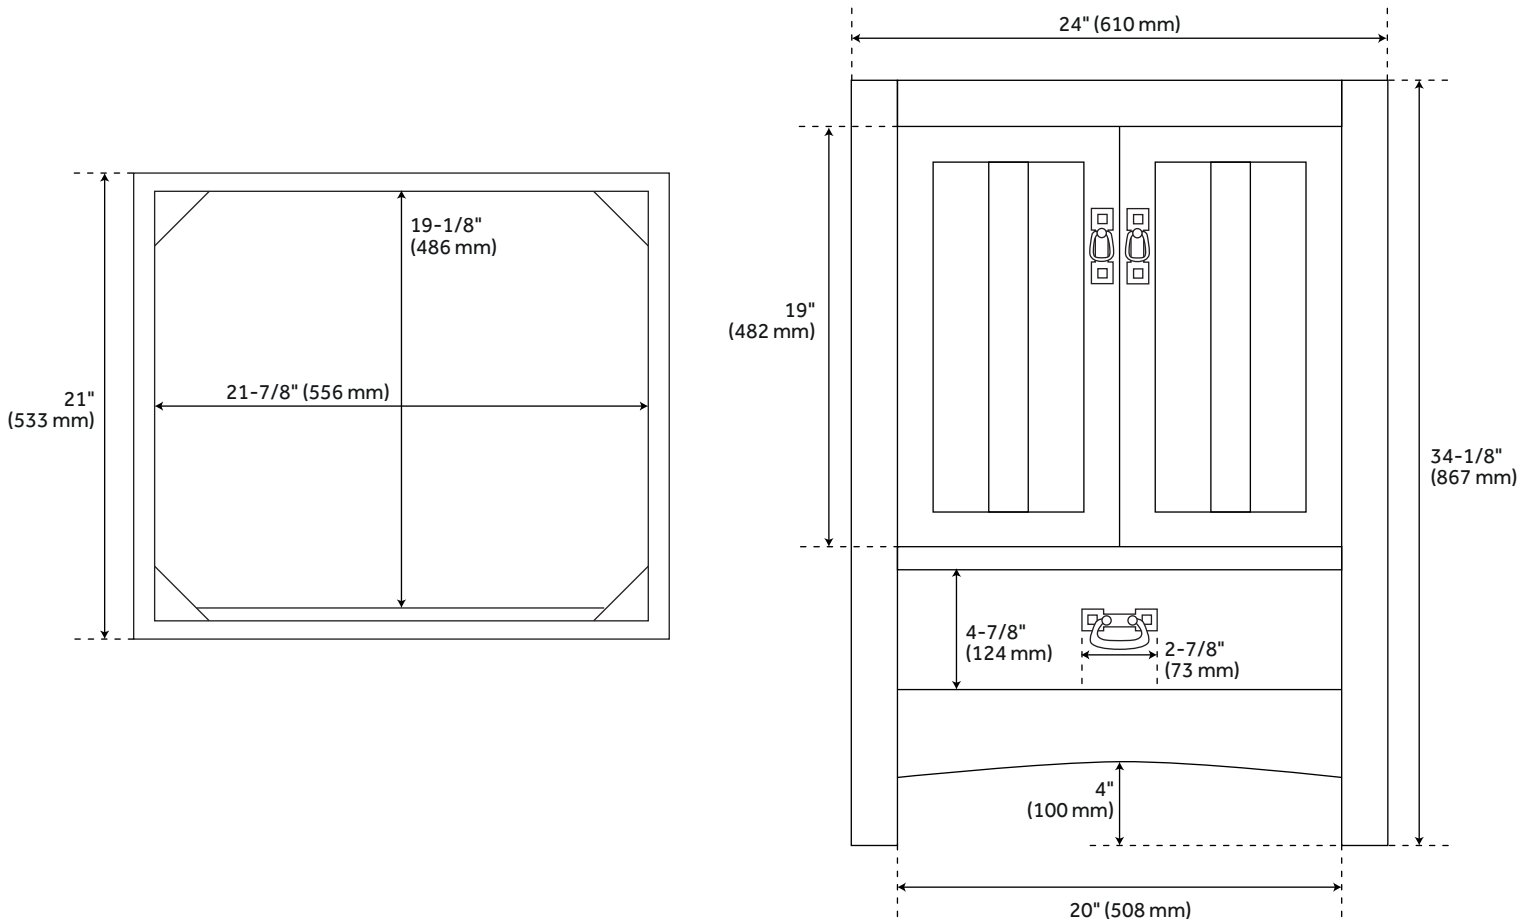

24" MAYBECK VANITY - TINTED OAK

SKU: 484161

All dimensions and specifications are nominal and may vary. Use actual products for accuracy in critical situations.