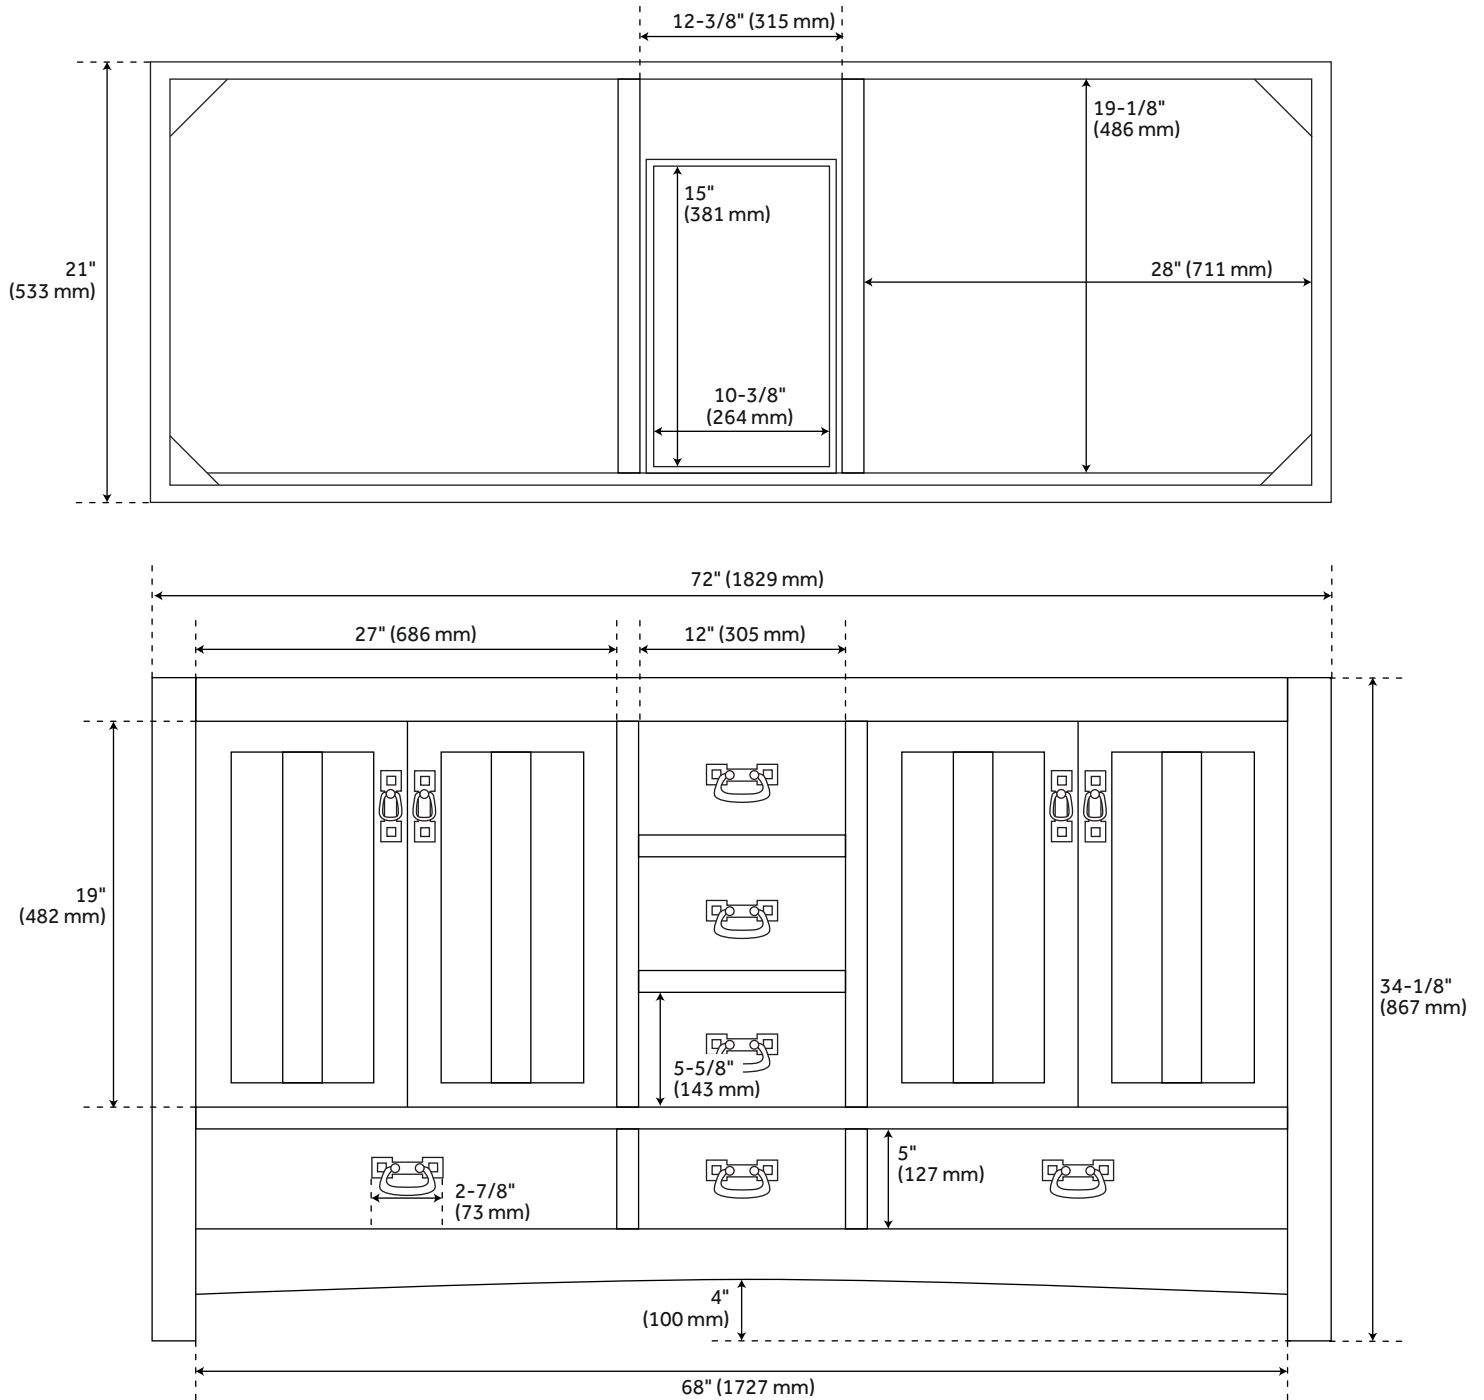

72" MAYBECK DOUBLE VANITY WITH UNDERMOUNT SINKS - TINTED OAK

SKU: 953826-72-UM

Code: SH484182,SH484183,SH484184,SH484185

ASME A112.19.2/CSA B45.1
Massachusetts Accepted

FEATURES

Installation Type: Freestanding
Features: Soft-Close Hinges
Product Finish: Tinted Oak
Material: Oak
Number of Doors: 4
Number of Drawers: 6
Width: 72"
Height: 34-1/8"
Depth: 21"
Assembly Required: No
Dovetail Drawers: Yes
Number of Basins: 2
Sink Installation: Undermount - Oval
Basin Length: 16"
Basin Width: 12-1/2"
Water Depth To Overflow: 5"
Fits Drain Hole Size: 1-1/2"
Faucet Included: No
Sink Material: Porcelain
Vanity Top Thickness: 3cm
Water Depth to Rim: 6"
Hardware Finish: Black
Built-In Adjusters: Yes
Sink Included: Optional
Sink Color: White
Basin Overflow: Yes
Vanity Top Included: Optional
Vanity Top Depth: 22"
Vanity Top Width: 73"
Mirror Included: No

REVISED 12/12/2022

72" MAYBECK DOUBLE VANITY WITH UNDERMOUNT SINKS - TINTED OAK

SKU: 953826-72-UM

Code: SH484182,SH484183,SH484184,SH484185

ADDITIONAL FEATURES

- If a vanity top is selected it will come with a backsplash and pair of white porcelain sinks.
- Granite is A-grade. Polished Carrara Marble is sourced from Italy.
- Each stone top is carved from a single piece of stone and will feature natural variations.
- See Installation Instructions for directions to attach the vanity top and sink.
- All dimensions are ($\pm 1/2"$).

REVISED 12/12/2022

72" MAYBECK DOUBLE VANITY - TINTED OAK

SKU: 484163

All dimensions and specifications are nominal and may vary. Use actual products for accuracy in critical situations.