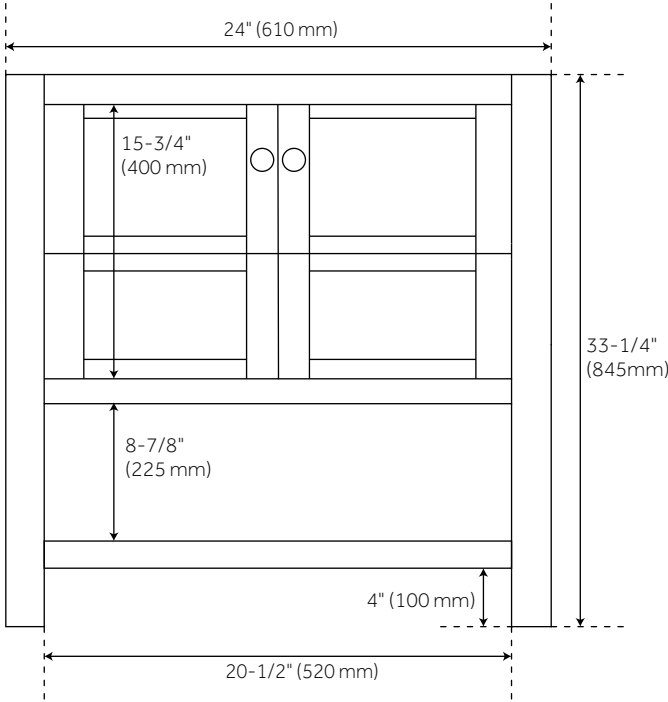

## FEATURES

Installation Type: Freestanding  
Features: Soft-Close Hinges; Matching Mirror  
Product Finish: Soft White  
Material: Wood  
Number of Drawers: 2  
Width: 24"  
Height: 33-1/4"  
Depth: 21"  
Assembly Required: No  
Number of Shelves: 1  
Number of Basins: 1  
Sink Installation: Undermount - Oval  
Basin Length: 16"  
Basin Width: 12-1/2"  
Water Depth To Overflow: 5"  
Fits Drain Hole Size: 1-1/2"  
Faucet Included: No  
Sink Material: Porcelain  
Vanity Top Thickness: 3cm  
Water Depth to Rim: 6"  
Hardware Finish: Brushed Nickel  
Built-In Adjusters: Yes  
Sink Included: Optional  
Sink Color: White  
Basin Overflow: Yes  
Vanity Top Included: Optional  
Vanity Top Depth: 22"  
Vanity Top Width: 25"  
Backsplash: Yes  
Mirror Included: No

# 24" OLSEN CONSOLE VANITY - SOFT WHITE

All dimensions and specifications are nominal and may vary. Use actual products for accuracy in critical situations.