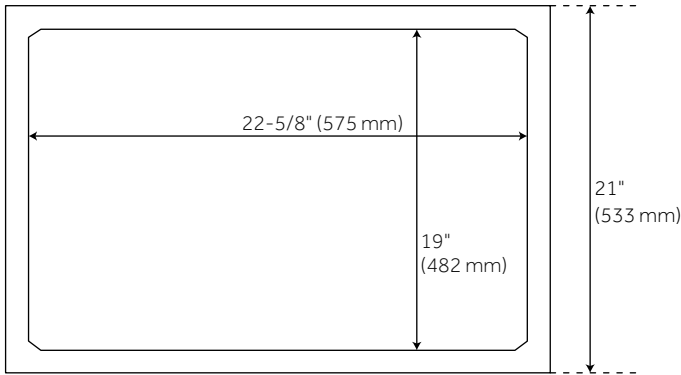

## FEATURES

Installation Type: Freestanding  
Features: Soft-Close Hinges; Matching Mirror  
Product Finish: Soft White  
Material: Wood  
Number of Drawers: 2  
Width: 24"  
Height: 33-1/4"  
Depth: 21"  
Assembly Required: No  
Number of Shelves: 1  
Number of Basins: 1  
Sink Installation: Undermount - Oval  
Basin Length: 16"  
Basin Width: 12-1/2"  
Water Depth To Overflow: 5"  
Fits Drain Hole Size: 1-1/2"  
Faucet Included: No  
Sink Material: Porcelain  
Vanity Top Thickness: 3cm  
Water Depth to Rim: 6"  
Hardware Finish: Brushed Nickel  
Built-In Adjusters: Yes  
Sink Included: Optional  
Sink Color: White  
Basin Overflow: Yes  
Vanity Top Included: Optional  
Vanity Top Depth: 22"  
Vanity Top Width: 25"  
Backsplash: Yes  
Mirror Included: No

# 24" OLSEN CONSOLE VANITY - SOFT WHITE

All dimensions and specifications are nominal and may vary. Use actual products for accuracy in critical situations.