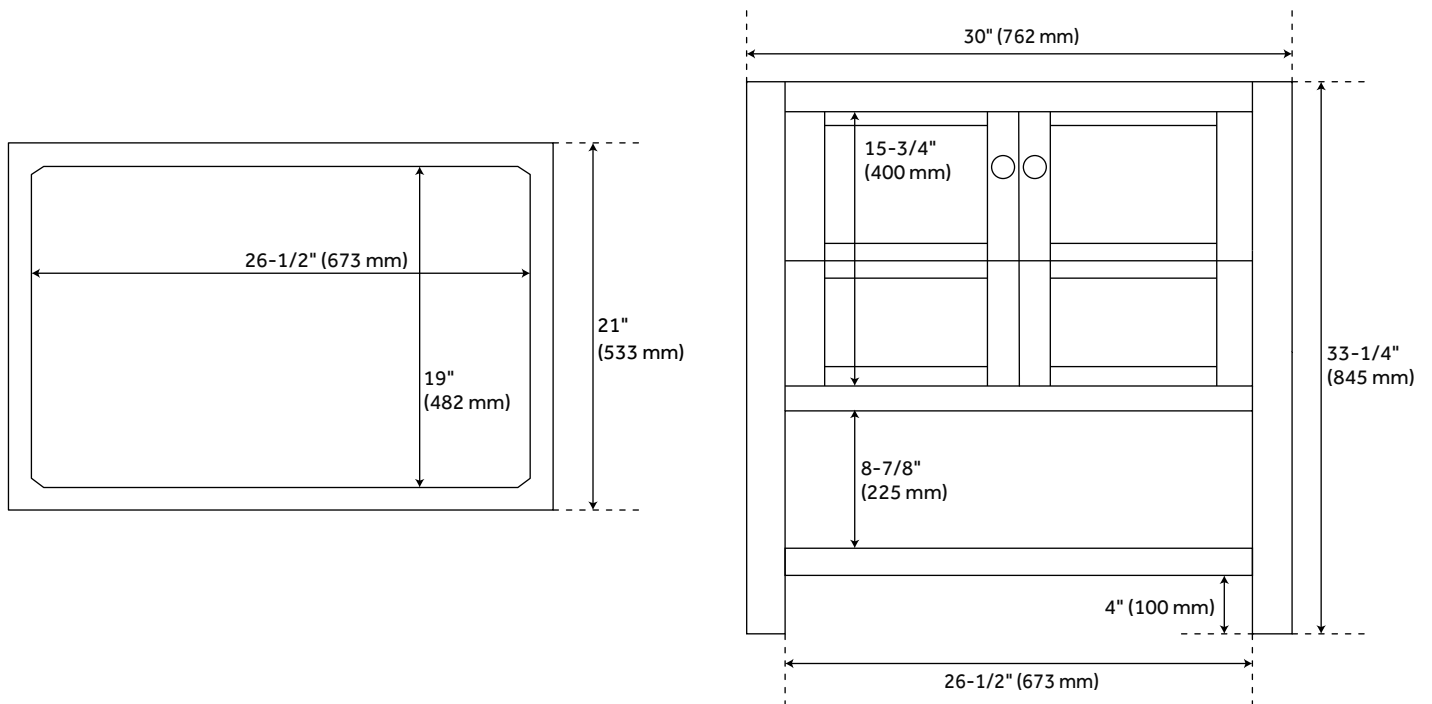

30" OLSEN CONSOLE VANITY FOR UNDERMOUNT SINK - SOFT WHITE

SKU: 951452-UM

Code: 460849,460852,460850,460853,460848

FEATURES

Installation Type: Freestanding
Features: Soft-Close Hinges; Matching Mirror
Product Finish: Soft White
Material: Wood
Number of Drawers: 2
Width: 30"
Height: 33-1/4"
Depth: 21"
Assembly Required: No
Number of Shelves: 1
Number of Basins: 1
Sink Installation: Undermount - Oval
Basin Length: 16"
Basin Width: 12-1/2"
Water Depth To Overflow: 5"
Fits Drain Hole Size: 1-1/2"
Faucet Included: No
Sink Material: Porcelain
Vanity Top Thickness: 3cm
Water Depth to Rim: 6"
Hardware Finish: Brushed Nickel
Built-In Adjusters: Yes
Sink Included: Optional
Sink Color: White
Basin Overflow: Yes
Vanity Top Included: Optional
Vanity Top Depth: 22"
Vanity Top Width: 31"
Backsplash: Yes
Mirror Included: No

REVISED 10/26/2022

30" OLSEN CONSOLE VANITY FOR UNDERMOUNT SINK - SOFT WHITE

SKU: 951452-UM

Code: 460849,460852,460850,460853,460848

ADDITIONAL FEATURES

- If a vanity top is selected, it will come with a backsplash and a white porcelain sink.
- Granite is A-grade. Polished Carrara Marble is sourced from Italy.
- Each stone top is carved from a single piece of stone and will feature natural variations.
- See Installation Instructions for directions to attach the vanity top and sink.
- All dimensions are ($\pm 1/2''$).
- [Wood finish samples available.](#)

REVISED 10/26/2022

30" OLSEN CONSOLE VANITY - SOFT WHITE

All dimensions and specifications are nominal and may vary. Use actual products for accuracy in critical situations.