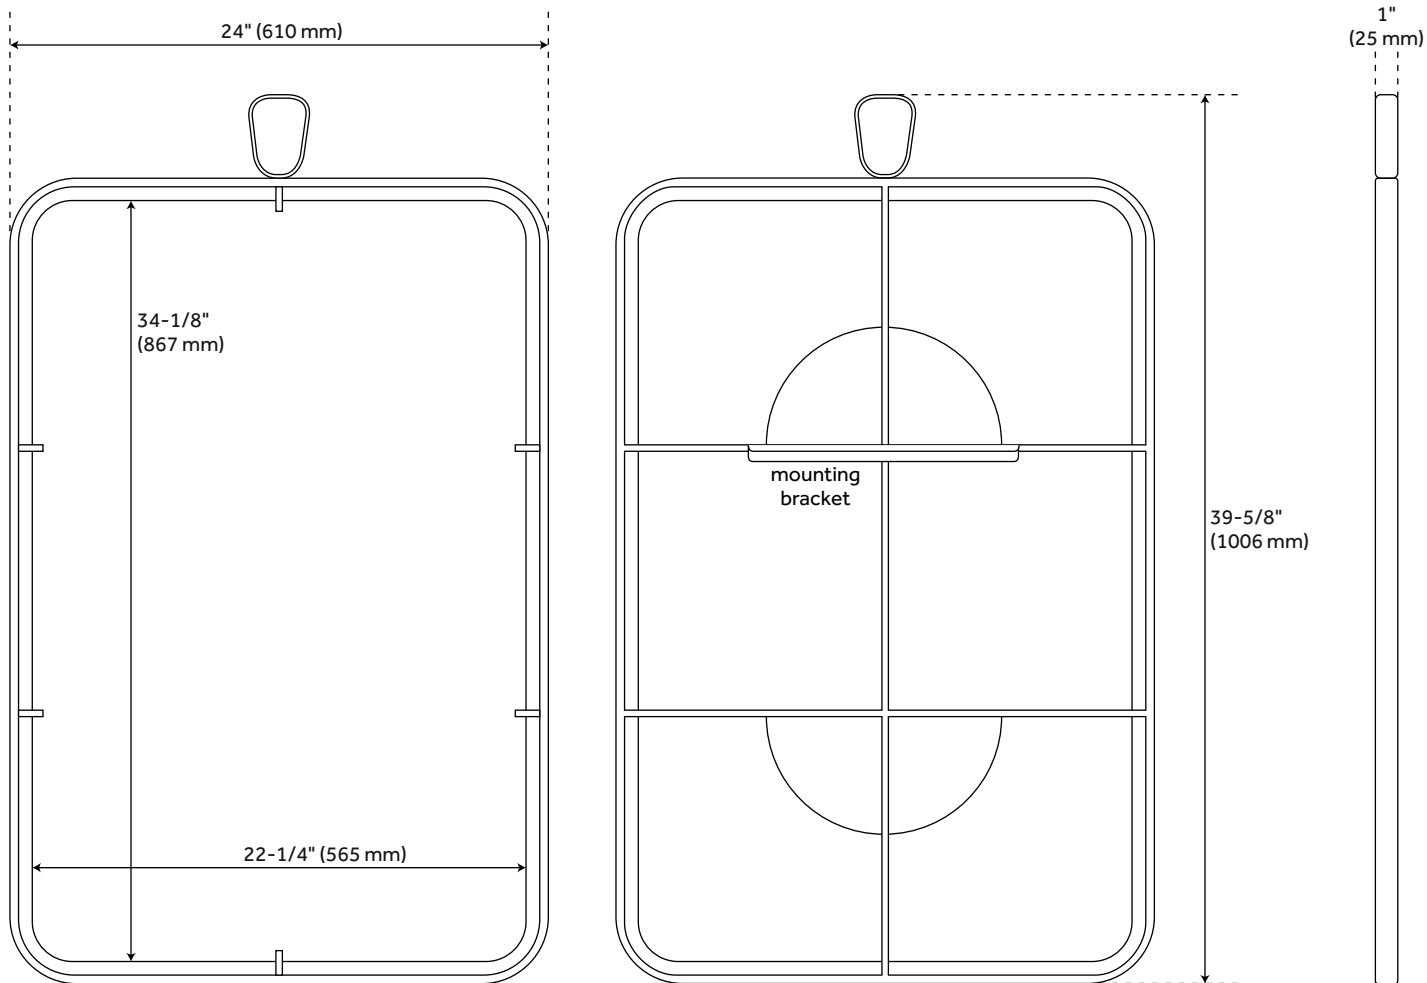

MARTINELLI ROUNDED RECTANGLE DECORATIVE VANITY MIRROR

SKU: 953829

FEATURES

Features: French Cleat

Design: Modern

Width: 24"

Height: 39-5/8"

Depth: 1"

Mounting Hardware Included: Yes

Mounting Hardware Concealed: Yes

Assembly Required: No

Mirror Only Width: 22-1/4"

Mirror Only Height: 34-1/8"

REVISED 12/21/2022

MARTINELLI ROUNDED RECTANGLE DECORATIVE VANITY MIRROR

SKU: 953829

ADDITIONAL FEATURES

- Beveled edge mirror.

REVISED 12/21/2022

MARTINELLI ROUNDED RECTANGLE DECORATIVE VANITY MIRROR

All dimensions and specifications are nominal and may vary. Use actual products for accuracy in critical situations.