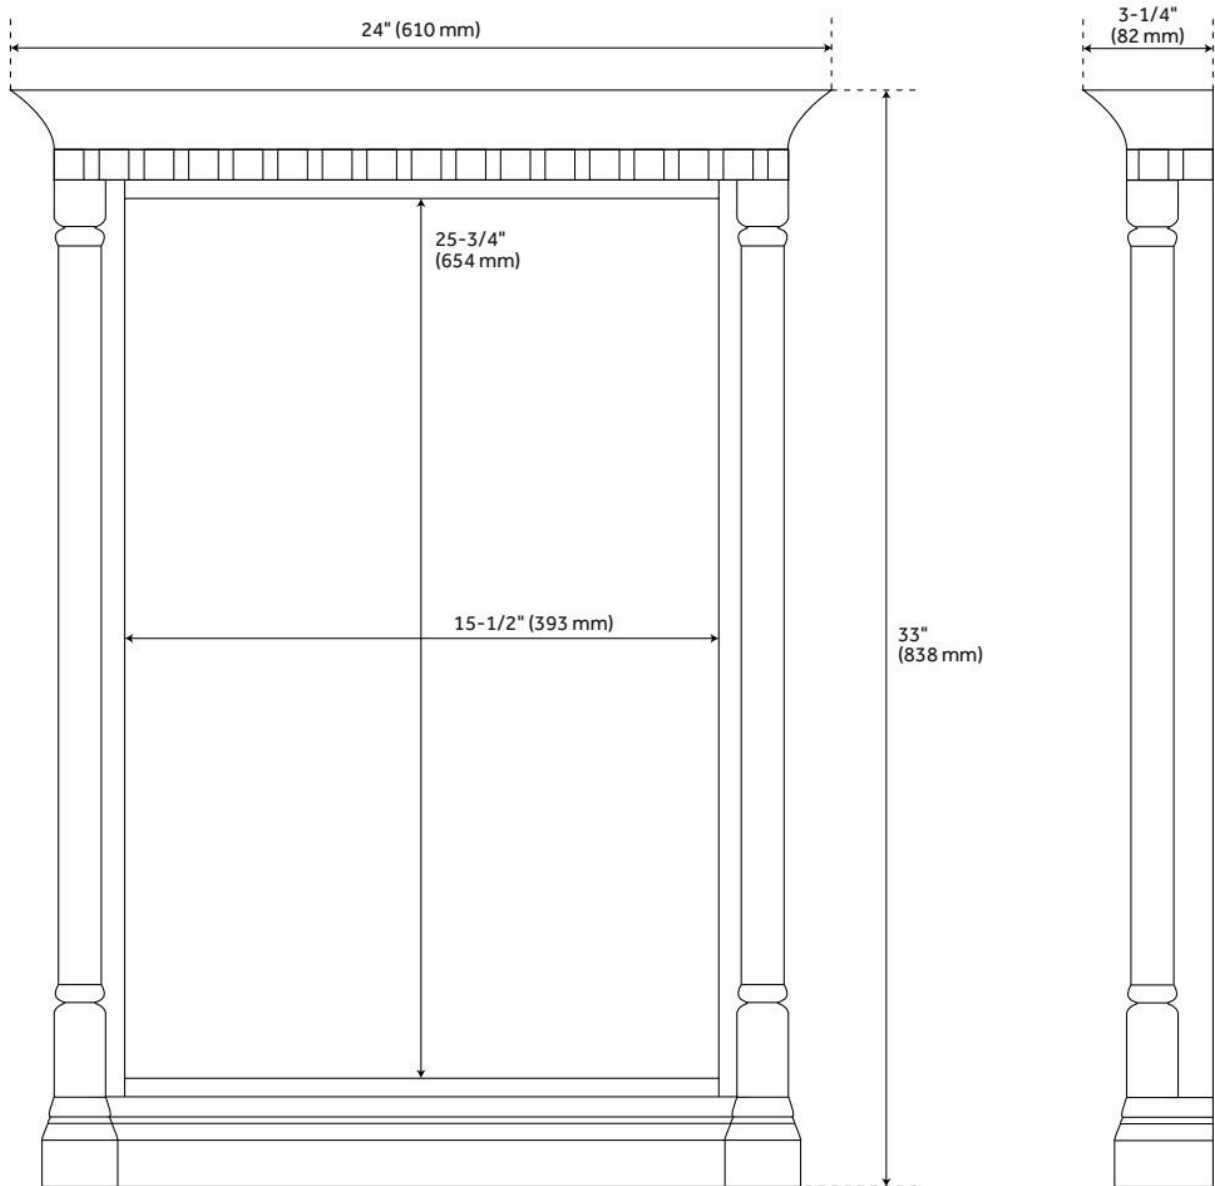

CLAUDIA VANITY MIRROR - ANTIQUE COFFEE

SKU: 953835

Code: SH484251, SH484252

FEATURES

Material: Mahogany

On/Off Switch: No

ADDITIONAL FEATURES

- Durable French cleat mounting system included.
- 24" Mirror overall dimensions: 24" W x 33" H x 3-1/4" D. Mirror only dimensions: 15-1/2" W x 25-3/4"H.
- 34" Mirror overall dimensions: 34" W x 33" H x 3-1/4" D. Mirror only dimensions: 25-1/2" W x 25-3/4"H.
- All dimensions are ($\pm 1/2"$).
- [Wood finish samples available.](#)

REVISED 8/22/2024

CLAUDIA VANITY MIRROR - ANTIQUE COFFEE

SKU: 953835

Code: SH484251, SH484252

REVISED 8/22/2024

CLAUDIA VANITY MIRROR - ANTIQUE COFFEE

SKU: 953835

Code: SH484251, SH484252