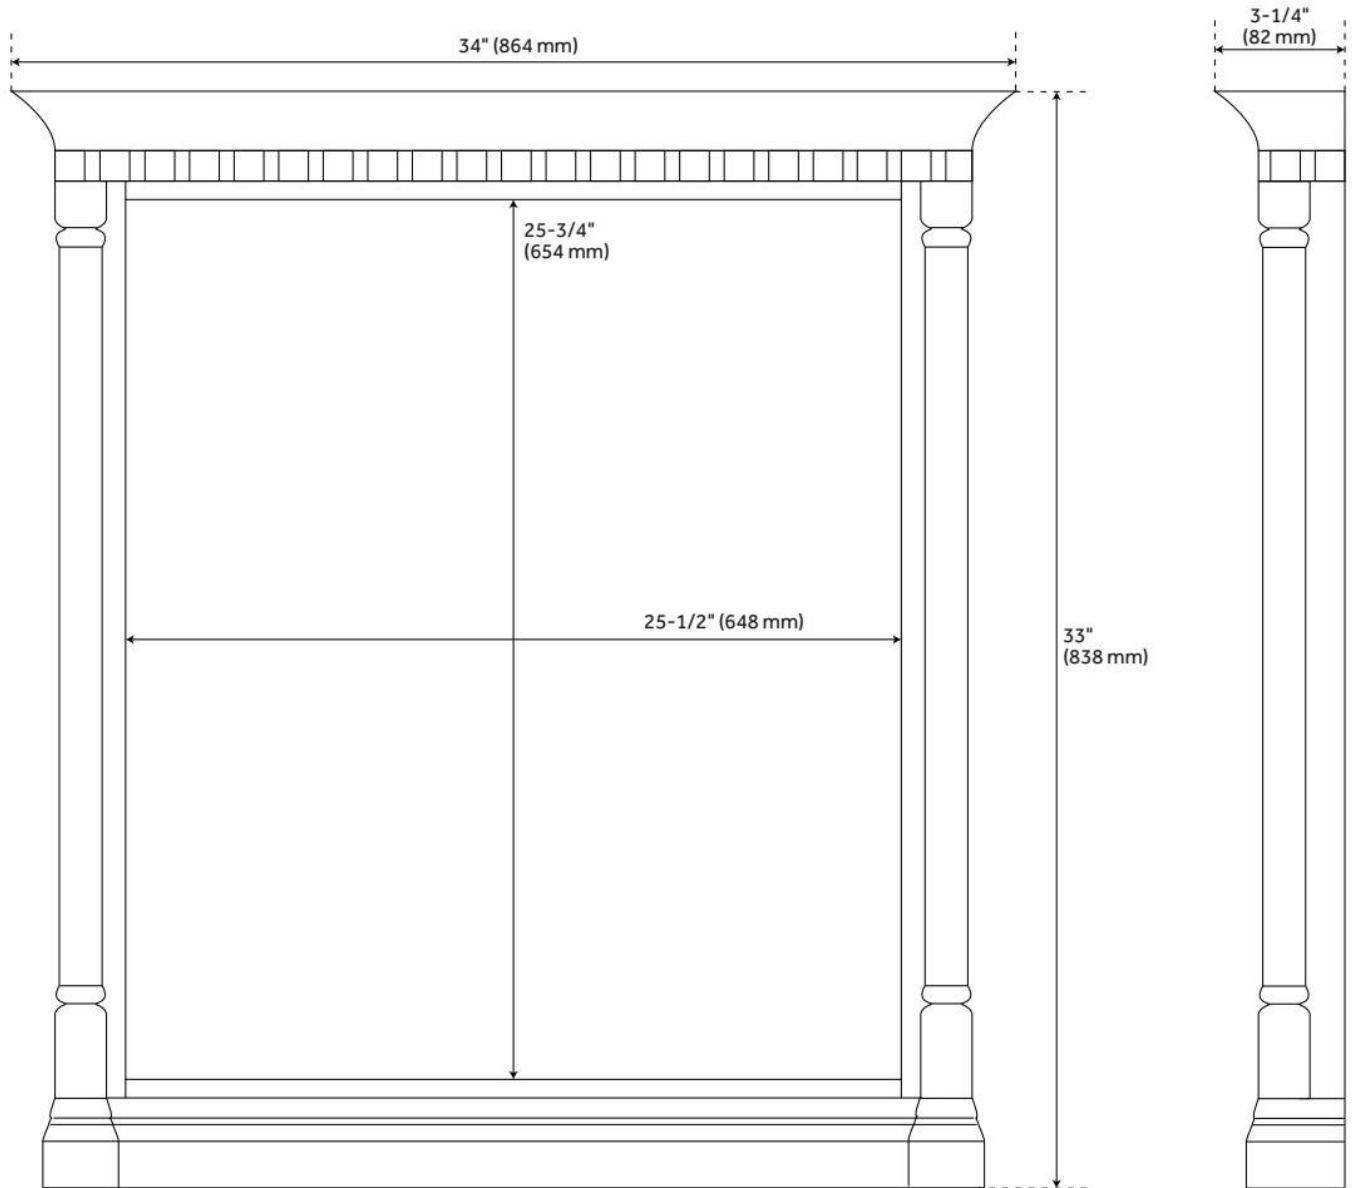

CLAUDIA VANITY MIRROR - ANTIQUE COFFEE

SKU: 953835

Code: SH484251, SH484252

FEATURES

Material: Mahogany

On/Off Switch: No

ADDITIONAL FEATURES

- Durable French cleat mounting system included.
- 24" Mirror overall dimensions: 24" W x 33" H x 3-1/4" D. Mirror only dimensions: 15-1/2" W x 25-3/4"H.
- 34" Mirror overall dimensions: 34" W x 33" H x 3-1/4" D. Mirror only dimensions: 25-1/2" W x 25-3/4"H.
- All dimensions are ($\pm 1/2"$).
- [Wood finish samples available.](#)

REVISED 8/22/2024

CLAUDIA VANITY MIRROR - ANTIQUE COFFEE

SKU: 953835

Code: SH484251, SH484252

REVISED 8/22/2024

CLAUDIA VANITY MIRROR - ANTIQUE COFFEE

SKU: 953835

Code: SH484251, SH484252