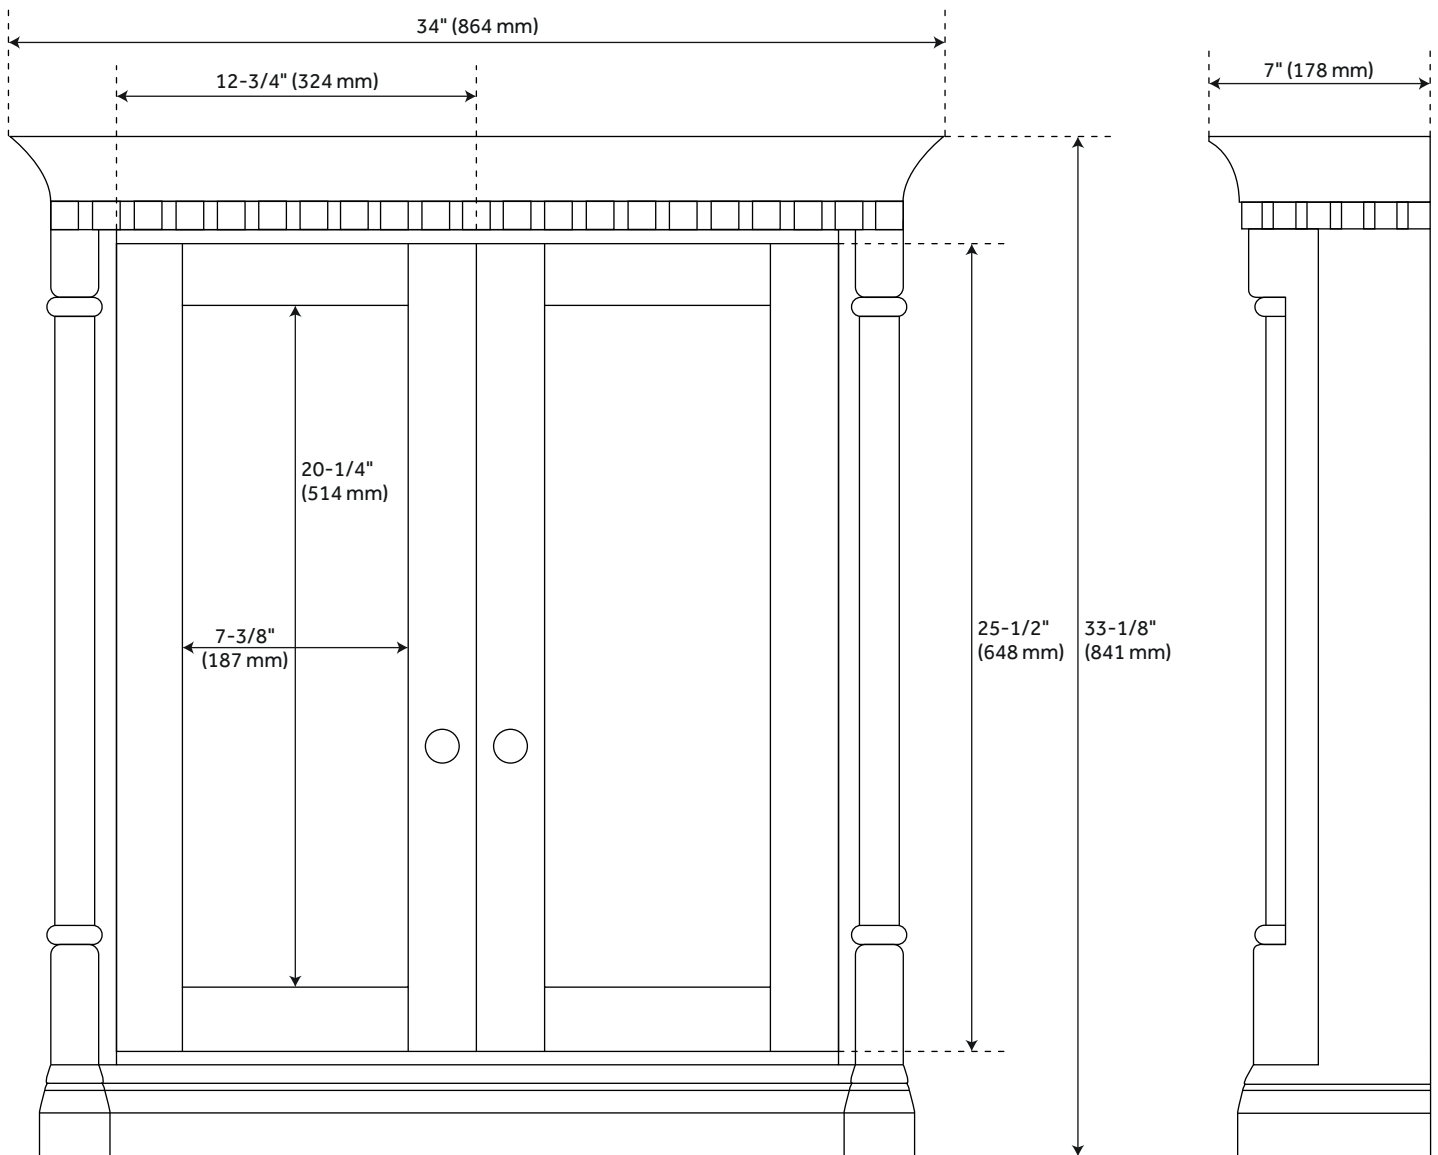

CLAUDIA MEDICINE CABINET - ANTIQUE COFFEE

SKU: 953833

Code: SH484247, SH484248

FEATURES

Installation Type: Surface Mount
Features: Mirrored
Design: Traditional
Product Finish: Antique Coffee
Material: Mahogany
Mounting Hardware Included: Yes
Assembly Required: No
Number of Shelves: 3
Shape: Rectangle
Mirror Shape: Rectangle
Door Opens: Right-hand
Adjustable Shelves: Yes

REVISED 1/31/2024

CLAUDIA MEDICINE CABINET - ANTIQUE COFFEE

SKU: 953833

Code: SH484247, SH484248

ADDITIONAL FEATURES

- Durable French cleat mounting system included.
- 24" Medicine Cabinet overall dimensions: 24-1/8" W x 33-1/8" H x 7" D. Mirror only dimensions: 10-1/8" W x 20-1/4" H.
- 36" Medicine Cabinet overall dimensions: 34" W x 33-1/8" H x 7" D. Mirror only dimensions: 7-3/8" W x 20-1/4" H.
- All dimensions are ($\pm 1/2"$).
- [Wood finish samples available.](#)

REVISED 1/31/2024

24" CLAUDIA MEDICINE CABINET - ANTIQUE COFFEE

All dimensions and specifications are nominal and may vary. Use actual products for accuracy in critical situations.

34" CLAUDIA MEDICINE CABINET - ANTIQUE COFFEE