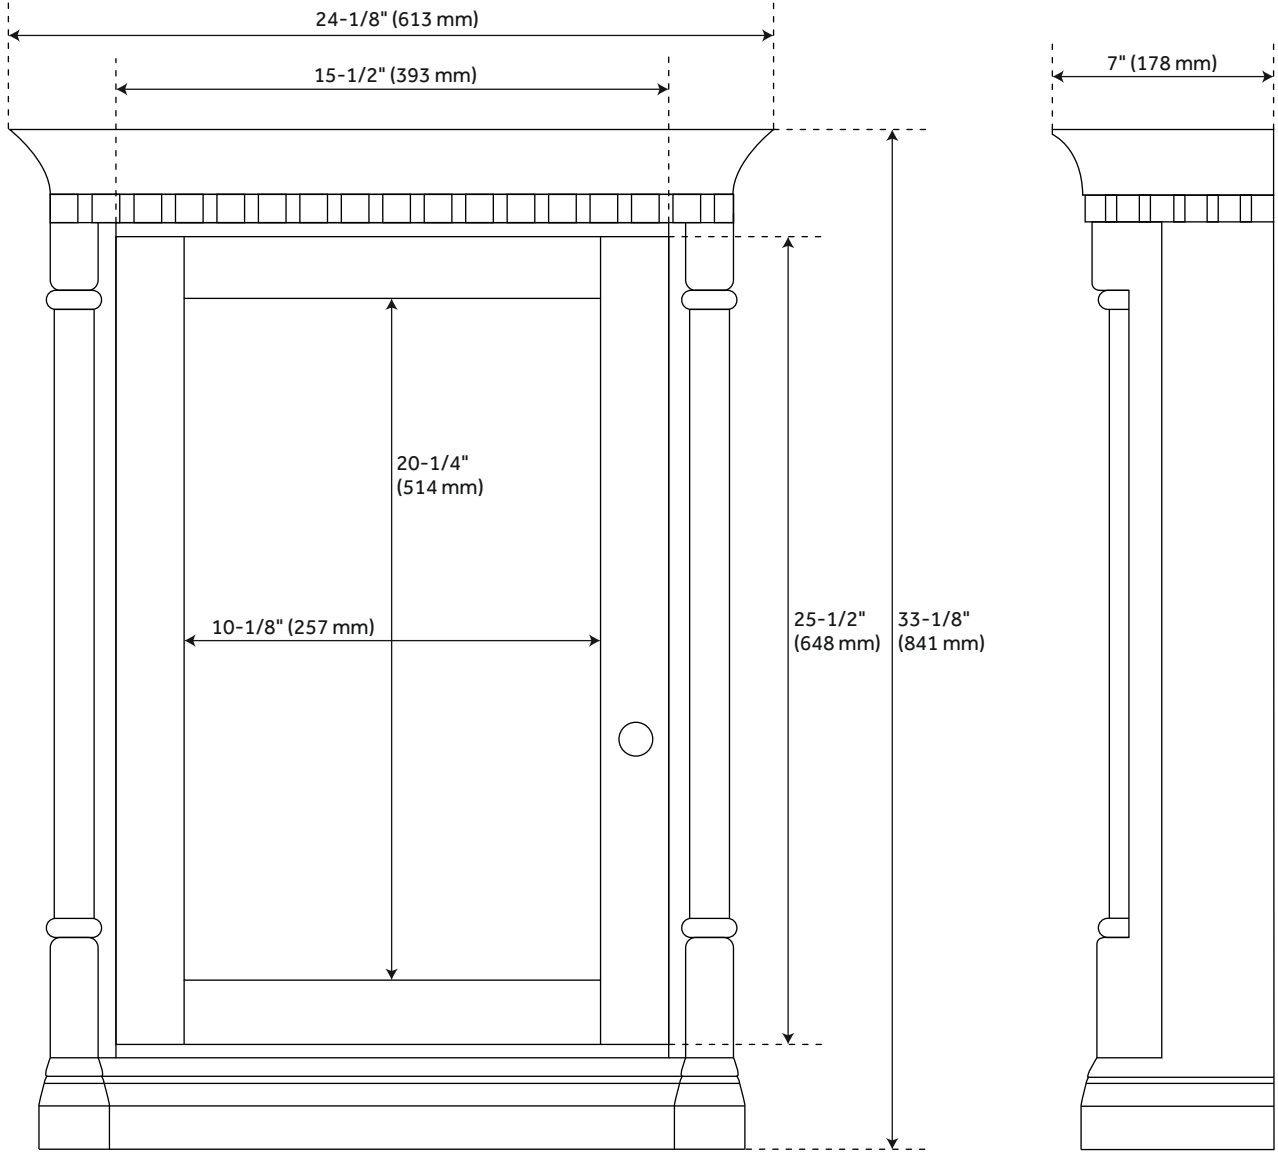

CLAUDIA MEDICINE CABINET - ANTIQUE COFFEE

SKU: 953833

Code: SH484247, SH484248

FEATURES

Installation Type: Surface Mount
Features: Mirrored
Design: Traditional
Product Finish: Antique Coffee
Material: Mahogany
Mounting Hardware Included: Yes
Assembly Required: No
Number of Shelves: 3
Shape: Rectangle
Mirror Shape: Rectangle
Door Opens: Right-hand
Adjustable Shelves: Yes

REVISED 1/31/2024

CLAUDIA MEDICINE CABINET - ANTIQUE COFFEE

SKU: 953833

Code: SH484247, SH484248

ADDITIONAL FEATURES

- Durable French cleat mounting system included.
- 24" Medicine Cabinet overall dimensions: 24-1/8" W x 33-1/8" H x 7" D. Mirror only dimensions: 10-1/8" W x 20-1/4" H.
- 36" Medicine Cabinet overall dimensions: 34" W x 33-1/8" H x 7" D. Mirror only dimensions: 7-3/8" W x 20-1/4" H.
- All dimensions are ($\pm 1/2"$).
- [Wood finish samples available.](#)

REVISED 1/31/2024

24" CLAUDIA MEDICINE CABINET - ANTIQUE COFFEE

All dimensions and specifications are nominal and may vary. Use actual products for accuracy in critical situations.

34" CLAUDIA MEDICINE CABINET - ANTIQUE COFFEE