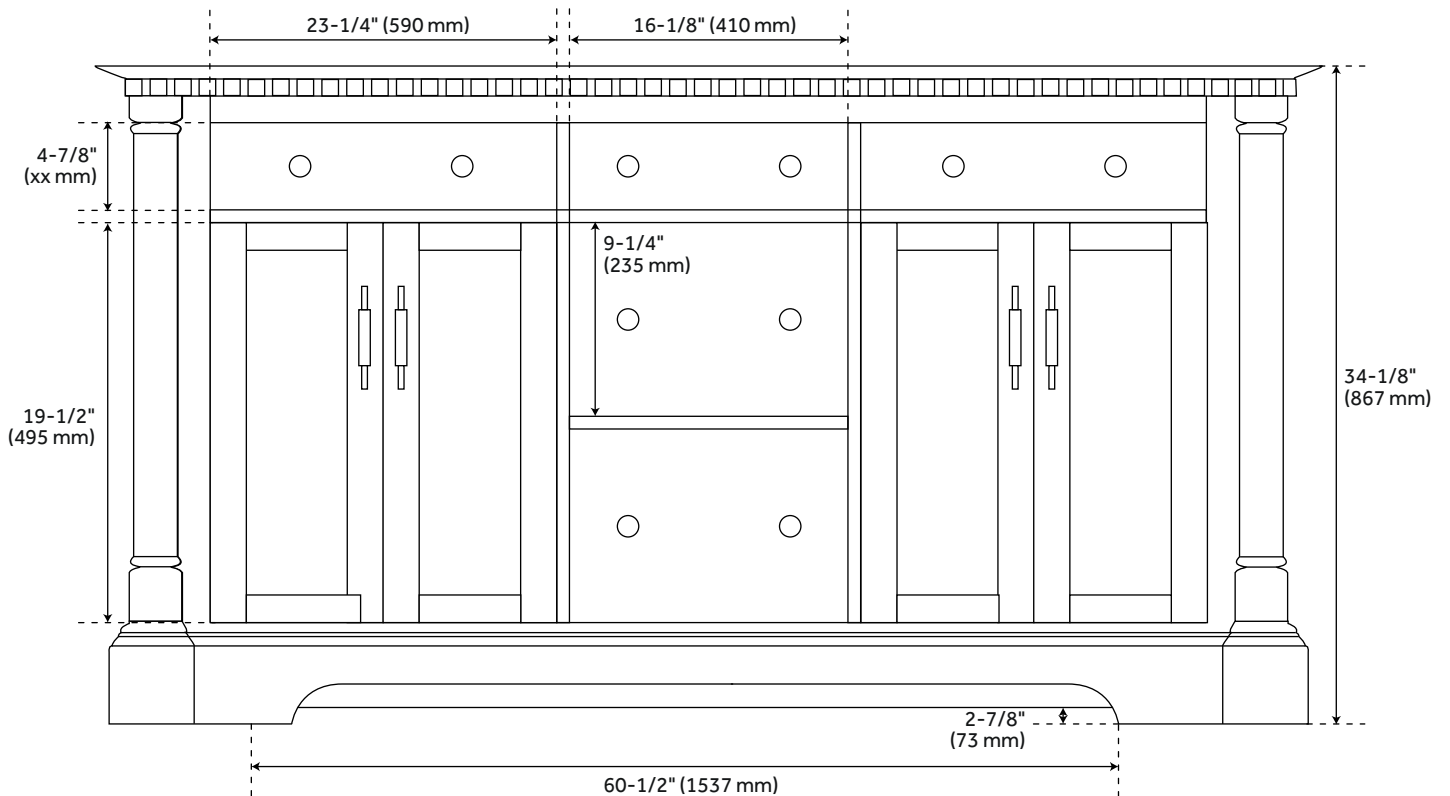

72" CLAUDIA DOUBLE VANITY - WHITE

SKU: 484246

All dimensions and specifications are nominal and may vary. Use actual products for accuracy in critical situations.