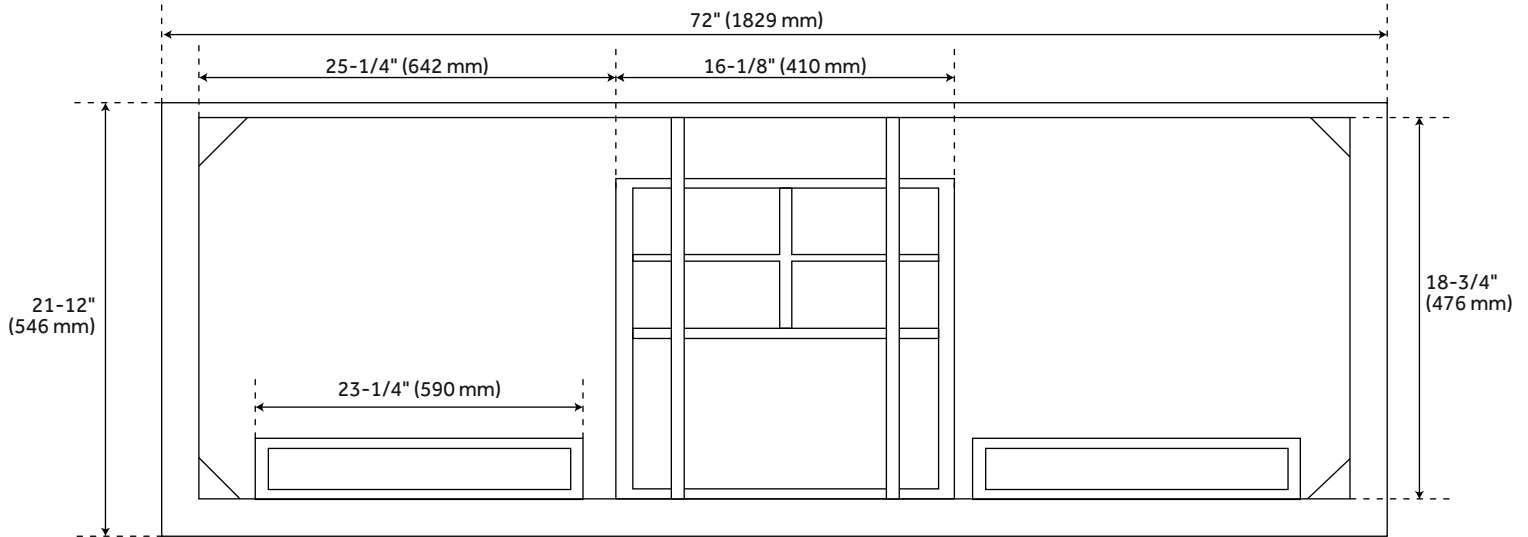

72" CLAUDIA DOUBLE VANITY - WHITE

SKU: 484246

All dimensions and specifications are nominal and may vary. Use actual products for accuracy in critical situations.