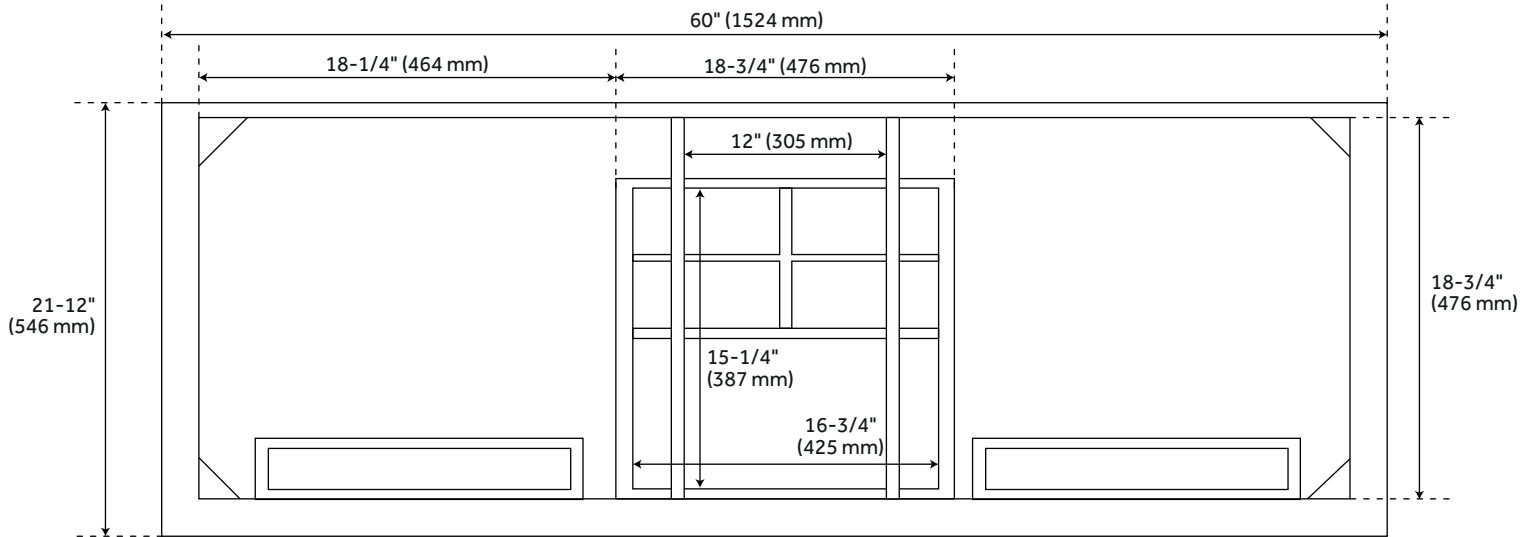

60" CLAUDIA DOUBLE VANITY - WHITE

SKU: 484245

All dimensions and specifications are nominal and may vary. Use actual products for accuracy in critical situations.