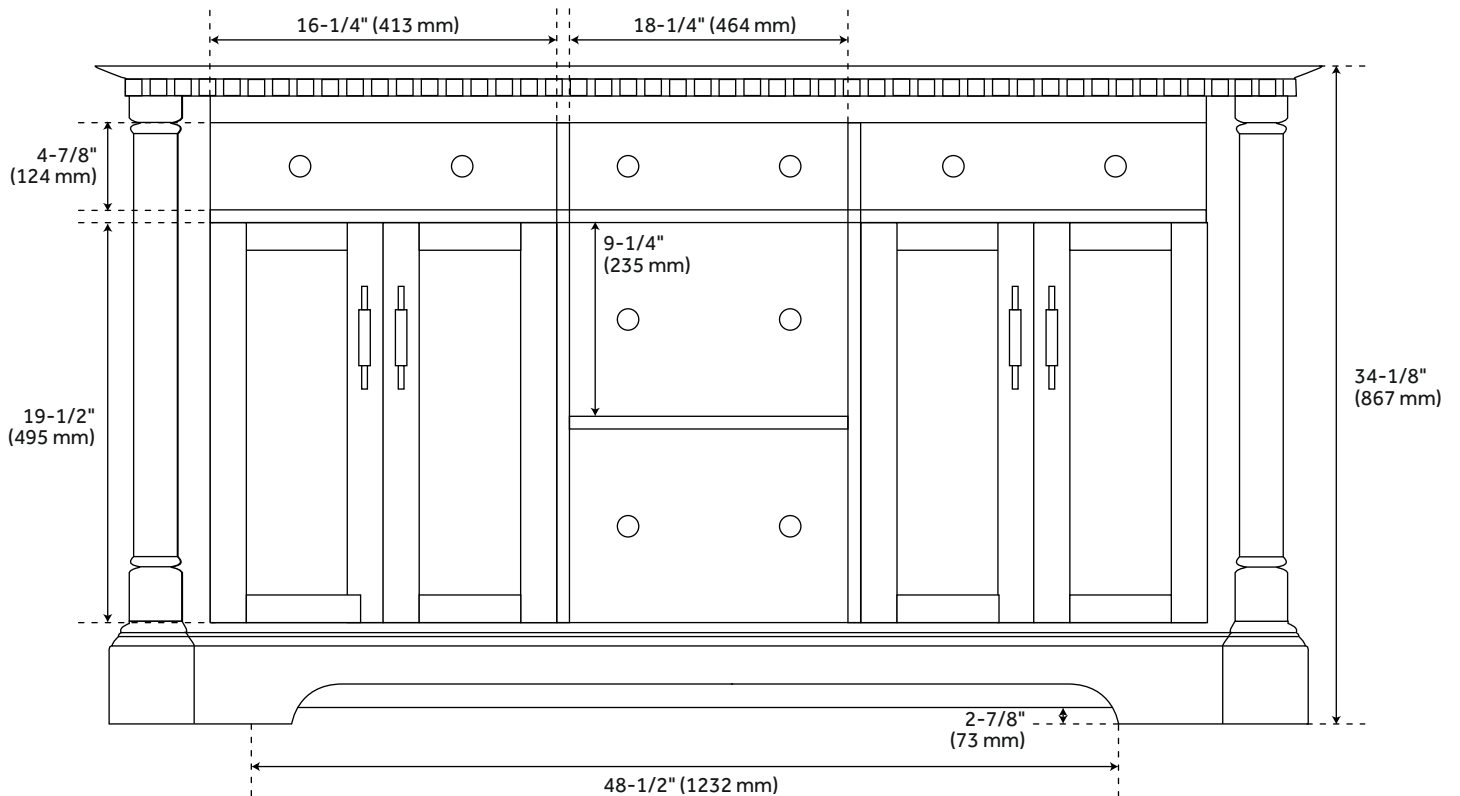

60" CLAUDIA DOUBLE VANITY - WHITE

SKU: 484245

All dimensions and specifications are nominal and may vary. Use actual products for accuracy in critical situations.