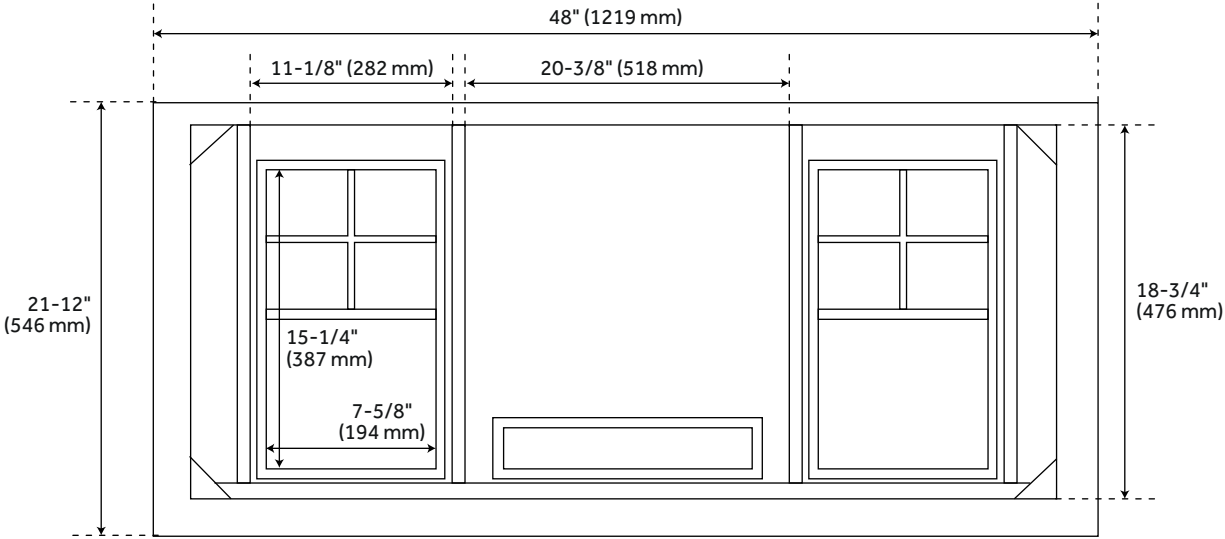

48" CLAUDIA VANITY WITH RECTANGULAR UNDERMOUNT SINK - WHITE

SKU: 953832-48-RUMB

Code: SH484391, SH484392, SH484393, SH484394, SH484395, SH484396, SH484397, SH484398

FEATURES

Installation Type: Freestanding
Features: Soft-Close Hinges; Matching Mirror
Product Finish: White
Material: Mahogany
Number of Doors: 2
Number of Drawers: 6
Width: 48"
Height: 34-1/8"
Depth: 21-1/2"
Assembly Required: No
Number of Shelves: 1
Dovetail Drawers: Yes
Number of Basins: 1
Sink Installation: Undermount - Rectangle
Basin Length: 18-1/8"
Basin Width: 12-3/4"
Water Depth To Overflow: 4-1/8"
Fits Drain Hole Size: 1-1/2"
Faucet Included: No
Sink Material: Porcelain
Vanity Top Thickness: 3cm
Water Depth to Rim: 5-1/2"
Adjustable Shelves: Yes
Hardware Finish: Brushed Nickel
Built-In Adjusters: Yes
Sink Included: Yes
Sink Color: White
Basin Overflow: Yes
Vanity Top Included: Yes
Vanity Top Depth: 22"
Vanity Top Width: 49"
Mirror Included: No
Recommended Accessories: 9976467, 9976469, 9976474, 9976477

REVISED 1/11/2024

48" CLAUDIA VANITY WITH RECTANGULAR UNDERMOUNT SINK - WHITE

SKU: 953832-48-RUMB

Code: SH484391, SH484392, SH484393, SH484394, SH484395, SH484396, SH484397, SH484398

ADDITIONAL FEATURES

- Includes a backsplash and a pair of white porcelain sinks.
- Features 1 tilt-out drawer and 6 standard drawers.
- Polished Carrara Marble is sourced from Italy.
- Each stone top is carved from a single piece of stone and will feature natural variations.
- See Installation Instructions for directions to attach the vanity top and sink.
- All dimensions are ($\pm 1/2$ ").
- [Wood finish samples available.](#)

REVISED 1/11/2024

48" CLAUDIA VANITY - WHITE

All dimensions and specifications are nominal and may vary. Use actual products for accuracy in critical situations.