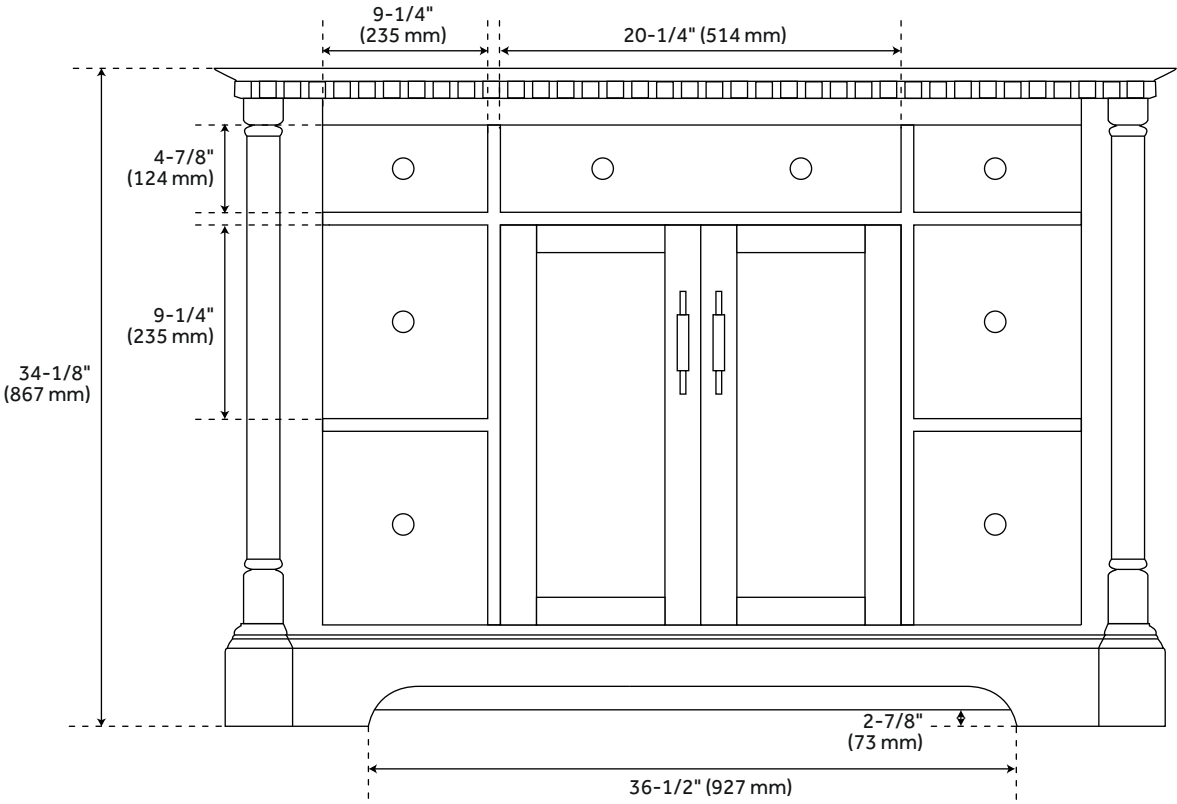

48" CLAUDIA VANITY WITH RECTANGULAR UNDERMOUNT SINK - WHITE

SKU: 953832-48-RUMB

Code: SH484391, SH484392, SH484393, SH484394, SH484395, SH484396, SH484397, SH484398

FEATURES

Installation Type: Freestanding
Features: Soft-Close Hinges; Matching Mirror
Product Finish: White
Material: Mahogany
Number of Doors: 2
Number of Drawers: 6
Width: 48"
Height: 34-1/8"
Depth: 21-1/2"
Assembly Required: No
Number of Shelves: 1
Dovetail Drawers: Yes
Number of Basins: 1
Sink Installation: Undermount - Rectangle
Basin Length: 18-1/8"
Basin Width: 12-3/4"
Water Depth To Overflow: 4-1/8"
Fits Drain Hole Size: 1-1/2"
Faucet Included: No
Sink Material: Porcelain
Vanity Top Thickness: 3cm
Water Depth to Rim: 5-1/2"
Adjustable Shelves: Yes
Hardware Finish: Brushed Nickel
Built-In Adjusters: Yes
Sink Included: Yes
Sink Color: White
Basin Overflow: Yes
Vanity Top Included: Yes
Vanity Top Depth: 22"
Vanity Top Width: 49"
Mirror Included: No
Recommended Accessories: 9976467, 9976469, 9976474, 9976477

REVISED 1/11/2024

48" CLAUDIA VANITY WITH RECTANGULAR UNDERMOUNT SINK - WHITE

SKU: 953832-48-RUMB

Code: SH484391, SH484392, SH484393, SH484394, SH484395, SH484396, SH484397, SH484398

ADDITIONAL FEATURES

- Includes a backsplash and a pair of white porcelain sinks.
- Features 1 tilt-out drawer and 6 standard drawers.
- Polished Carrara Marble is sourced from Italy.
- Each stone top is carved from a single piece of stone and will feature natural variations.
- See Installation Instructions for directions to attach the vanity top and sink.
- All dimensions are ($\pm 1/2$ ").
- [Wood finish samples available.](#)

REVISED 1/11/2024

48" CLAUDIA VANITY - WHITE

All dimensions and specifications are nominal and may vary. Use actual products for accuracy in critical situations.