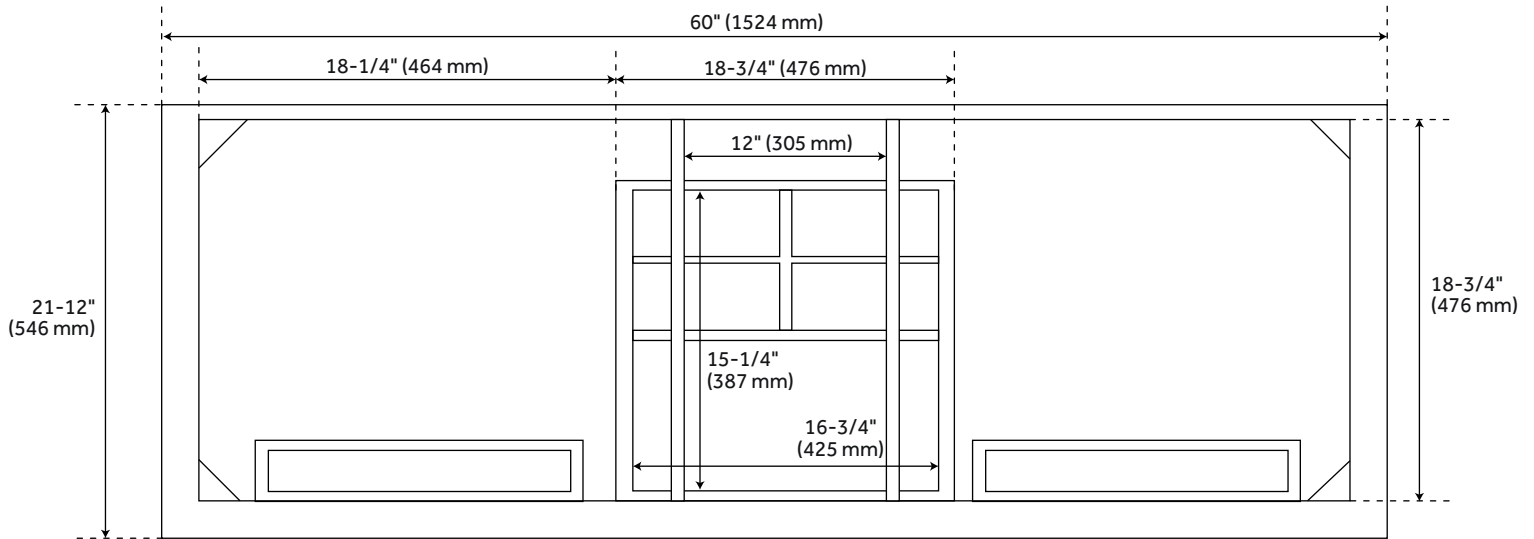

60" CLAUDIA DOUBLE VANITY WITH UNDERMOUNT SINKS - ANTIQUE COFFEE

SKU: 953831-60-UM

Code: SH484358, SH484359, SH484360, SH484361

FEATURES

Installation Type: Freestanding
Features: Soft-Close Hinges; Matching Mirror
Product Finish: Antique Coffee
Material: Mahogany
Number of Doors: 4
Number of Drawers: 3
Width: 60"
Height: 34-1/8"
Depth: 21-1/2"
Assembly Required: No
Number of Shelves: 2
Dovetail Drawers: Yes
Number of Basins: 2
Sink Installation: Undermount - Oval
Basin Length: 16"
Basin Width: 12-1/2"
Water Depth To Overflow: 5"
Fits Drain Hole Size: 1-1/2"
Faucet Included: No
Sink Material: Porcelain
Vanity Top Thickness: 3cm
Water Depth to Rim: 6"
Adjustable Shelves: Yes
Hardware Finish: Antique Brass
Built-In Adjusters: Yes
Sink Included: Yes
Sink Color: White
Basin Overflow: Yes
Vanity Top Included: Yes
Vanity Top Depth: 22"
Vanity Top Width: 61"
Mirror Included: No
Recommended Accessories: 9976464, 9976466, 9976471, 9976473

REVISED 1/11/2024

60" CLAUDIA DOUBLE VANITY WITH UNDERMOUNT SINKS - ANTIQUE COFFEE

SKU: 953831-60-UM

Code: SH484358, SH484359, SH484360, SH484361

ADDITIONAL FEATURES

- Includes a matching backsplash and a white porcelain sink.
- Features 2 Tilt-out drawers and 3 standard drawers.
- Granite is A-grade. Polished Carrara Marble is sourced from Italy.
- Each stone top is carved from a single piece of stone and will feature natural variations.
- Hardware Centers: 6-1/4"
- See Installation Instructions for directions to attach the vanity top and sink.
- All dimensions are ($\pm 1/2"$).
- [Wood finish samples available.](#)

REVISED 1/11/2024

60" CLAUDIA DOUBLE VANITY - ANTIQUE COFFEE

All dimensions and specifications are nominal and may vary. Use actual products for accuracy in critical situations.