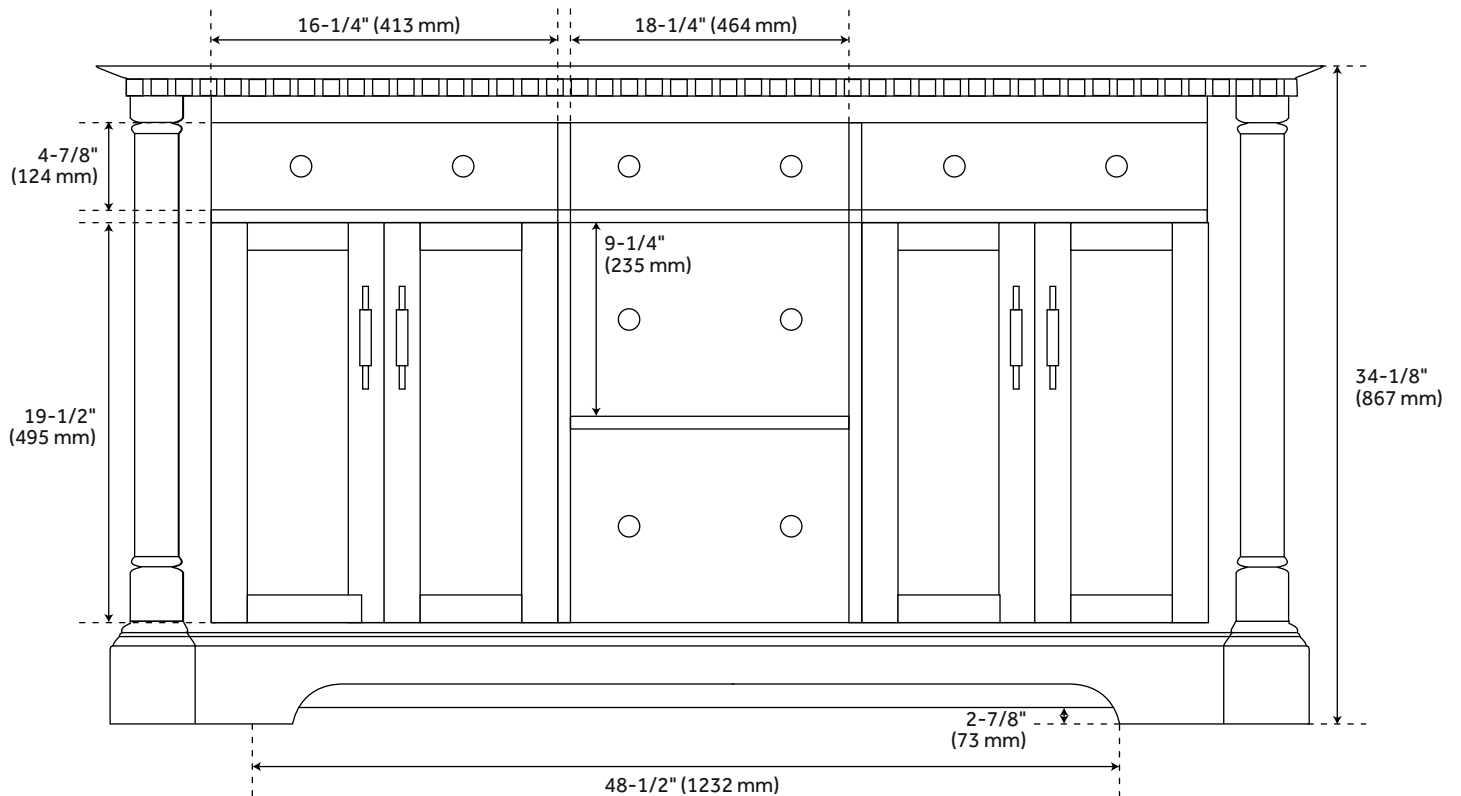

60" CLAUDIA DOUBLE VANITY WITH UNDERMOUNT SINKS - ANTIQUE COFFEE

SKU: 953831-60-UM

Code: SH484358, SH484359, SH484360, SH484361

FEATURES

Installation Type: Freestanding
Features: Soft-Close Hinges; Matching Mirror
Product Finish: Antique Coffee
Material: Mahogany
Number of Doors: 4
Number of Drawers: 3
Width: 60"
Height: 34-1/8"
Depth: 21-1/2"
Assembly Required: No
Number of Shelves: 2
Dovetail Drawers: Yes
Number of Basins: 2
Sink Installation: Undermount - Oval
Basin Length: 16"
Basin Width: 12-1/2"
Water Depth To Overflow: 5"
Fits Drain Hole Size: 1-1/2"
Faucet Included: No
Sink Material: Porcelain
Vanity Top Thickness: 3cm
Water Depth to Rim: 6"
Adjustable Shelves: Yes
Hardware Finish: Antique Brass
Built-In Adjusters: Yes
Sink Included: Yes
Sink Color: White
Basin Overflow: Yes
Vanity Top Included: Yes
Vanity Top Depth: 22"
Vanity Top Width: 61"
Mirror Included: No
Recommended Accessories: 9976464, 9976466, 9976471, 9976473

REVISED 1/11/2024

60" CLAUDIA DOUBLE VANITY WITH UNDERMOUNT SINKS - ANTIQUE COFFEE

SKU: 953831-60-UM

Code: SH484358, SH484359, SH484360, SH484361

ADDITIONAL FEATURES

- Includes a matching backsplash and a white porcelain sink.
- Features 2 Tilt-out drawers and 3 standard drawers.
- Granite is A-grade. Polished Carrara Marble is sourced from Italy.
- Each stone top is carved from a single piece of stone and will feature natural variations.
- Hardware Centers: 6-1/4"
- See Installation Instructions for directions to attach the vanity top and sink.
- All dimensions are ($\pm 1/2"$).
- [Wood finish samples available.](#)

REVISED 1/11/2024

60" CLAUDIA DOUBLE VANITY - ANTIQUE COFFEE

All dimensions and specifications are nominal and may vary. Use actual products for accuracy in critical situations.