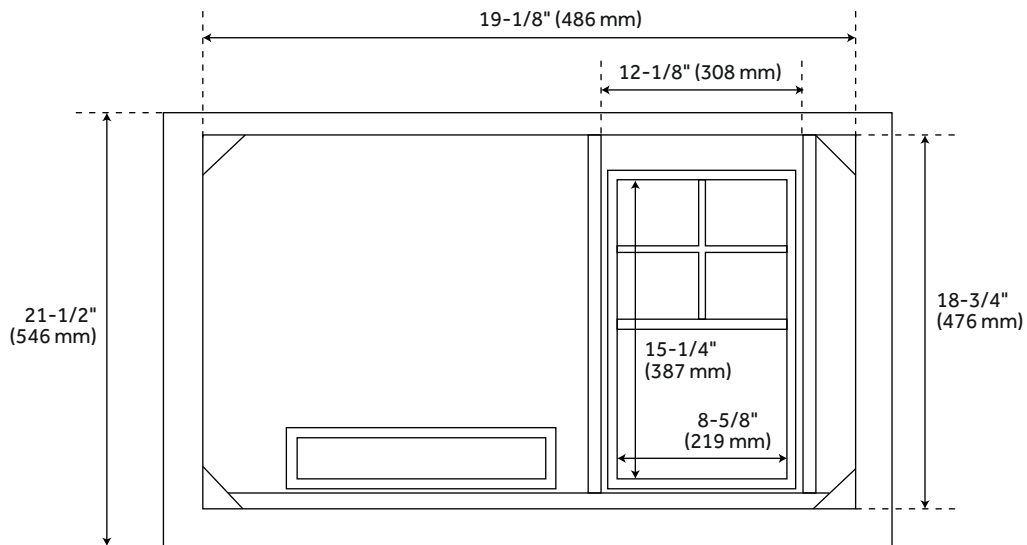

36" CLAUDIA VANITY WITH UNDERMOUNT SINK - ANTIQUE COFFEE

SKU: 953831-36-UM

Code: SH484255, SH484342, SH484343, SH484344

FEATURES

Installation Type: Freestanding
Features: Soft-Close Hinges; Matching Mirror
Product Finish: Antique Coffee
Material: Mahogany
Number of Doors: 2
Number of Drawers: 3
Width: 36"
Height: 34-1/8"
Depth: 21-1/2"
Assembly Required: No
Number of Shelves: 1
Dovetail Drawers: Yes
Number of Basins: 1
Sink Installation: Undermount - Oval
Basin Length: 16"
Basin Width: 12-1/2"
Water Depth To Overflow: 5"
Fits Drain Hole Size: 1-1/2"
Faucet Included: No
Sink Material: Porcelain
Vanity Top Thickness: 3cm
Water Depth to Rim: 6"
Adjustable Shelves: Yes
Hardware Finish: Antique Brass
Built-In Adjusters: Yes
Sink Included: Yes
Sink Color: White
Basin Overflow: Yes
Vanity Top Included: Yes
Vanity Top Depth: 22"
Vanity Top Width: 37"
Mirror Included: No
Recommended Accessories: 9976464, 9976466, 9976471, 9976473

REVISED 1/11/2024

36" CLAUDIA VANITY WITH UNDERMOUNT SINK - ANTIQUE COFFEE

SKU: 953831-36-UM

Code: SH484255, SH484342, SH484343, SH484344

ADDITIONAL FEATURES

- Includes a backsplash and a white porcelain sink.
- Features 1 tilt-out drawer and 3 standard drawers.
- Polished Carrara Marble is sourced from Italy.
- Each stone top is carved from a single piece of stone and will feature natural variations.
- See Installation Instructions for directions to attach the vanity top and sink.
- All dimensions are ($\pm 1/2$ ").
- [Wood finish samples available.](#)

REVISED 1/11/2024

36" CLAUDIA VANITY - ANTIQUE COFFEE

All dimensions and specifications are nominal and may vary. Use actual products for accuracy in critical situations.