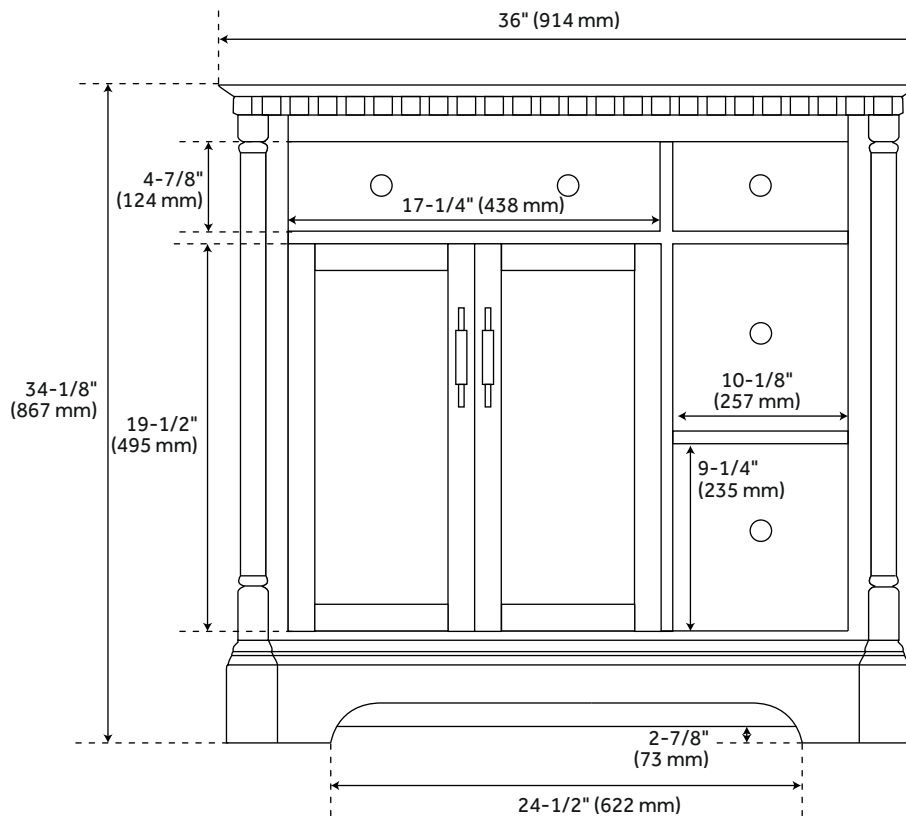

36" CLAUDIA VANITY WITH UNDERMOUNT SINK - ANTIQUE COFFEE

SKU: 953831-36-UM

Code: SH484255, SH484342, SH484343, SH484344

FEATURES

Installation Type: Freestanding
Features: Soft-Close Hinges; Matching Mirror
Product Finish: Antique Coffee
Material: Mahogany
Number of Doors: 2
Number of Drawers: 3
Width: 36"
Height: 34-1/8"
Depth: 21-1/2"
Assembly Required: No
Number of Shelves: 1
Dovetail Drawers: Yes
Number of Basins: 1
Sink Installation: Undermount - Oval
Basin Length: 16"
Basin Width: 12-1/2"
Water Depth To Overflow: 5"
Fits Drain Hole Size: 1-1/2"
Faucet Included: No
Sink Material: Porcelain
Vanity Top Thickness: 3cm
Water Depth to Rim: 6"
Adjustable Shelves: Yes
Hardware Finish: Antique Brass
Built-In Adjusters: Yes
Sink Included: Yes
Sink Color: White
Basin Overflow: Yes
Vanity Top Included: Yes
Vanity Top Depth: 22"
Vanity Top Width: 37"
Mirror Included: No
Recommended Accessories: 9976464, 9976466, 9976471, 9976473

REVISED 1/11/2024

36" CLAUDIA VANITY WITH UNDERMOUNT SINK - ANTIQUE COFFEE

SKU: 953831-36-UM

Code: SH484255, SH484342, SH484343, SH484344

ADDITIONAL FEATURES

- Includes a backsplash and a white porcelain sink.
- Features 1 tilt-out drawer and 3 standard drawers.
- Polished Carrara Marble is sourced from Italy.
- Each stone top is carved from a single piece of stone and will feature natural variations.
- See Installation Instructions for directions to attach the vanity top and sink.
- All dimensions are ($\pm 1/2$ ").
- [Wood finish samples available.](#)

REVISED 1/11/2024

36" CLAUDIA VANITY - ANTIQUE COFFEE

All dimensions and specifications are nominal and may vary. Use actual products for accuracy in critical situations.