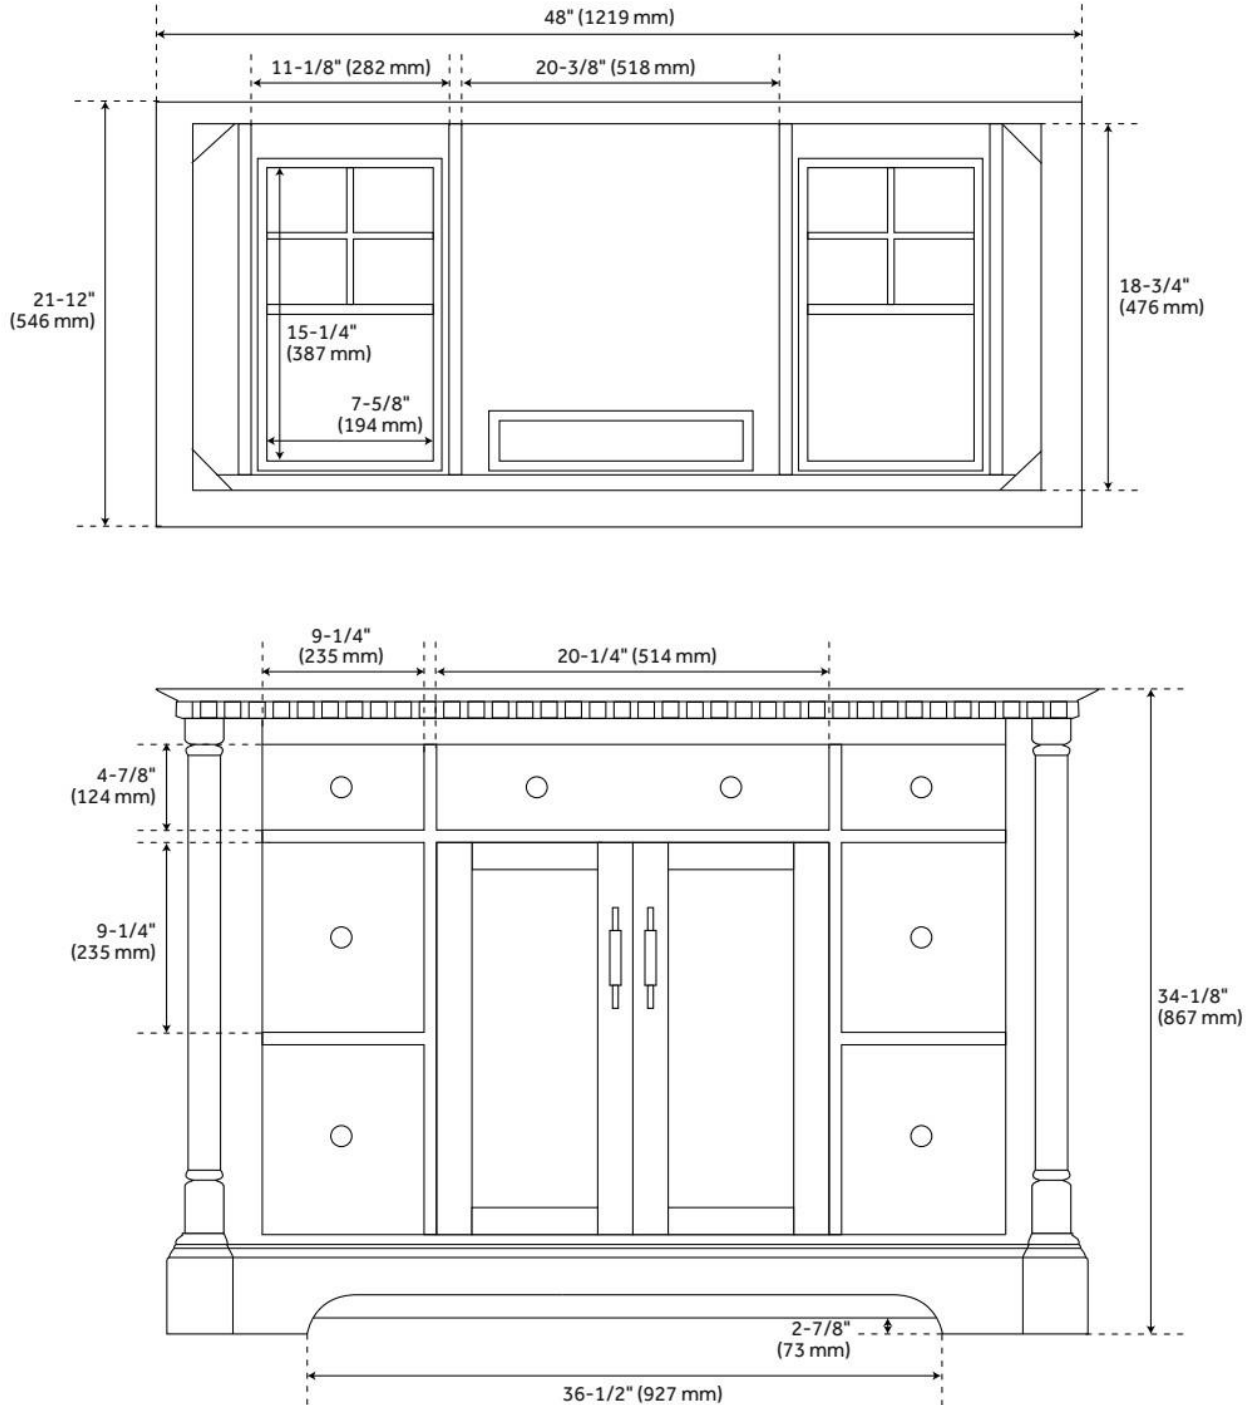

48" CLAUDIA VANITY - WHITE - VANITY CABINET ONLY

SKU: 484244
Code: SH484244

FEATURES

Material: Mahogany
Product Finish: White
Number of Doors: 2
Number of Drawers: 6
Soft-Close Hinges: Yes
Soft-Close Slides: Yes
Dovetail Drawers: Yes
Adjustable Shelves: Yes
Hardware Finish: Brushed Nickel
Built-In Adjusters: Yes

ASSE 1016 Type P/T

ADDITIONAL FEATURES

- Features 1 tilt-out drawers and 6 standard drawers.
- See Installation Instructions for directions to attach the vanity top and sink.
- All dimensions are ($\pm 1/2''$).
- [Wood finish samples available.](#)

REVISED 8/7/2024

48" CLAUDIA VANITY - WHITE - VANITY CABINET ONLY

SKU: 484244
Code: SH484244

REVISED 8/7/2024