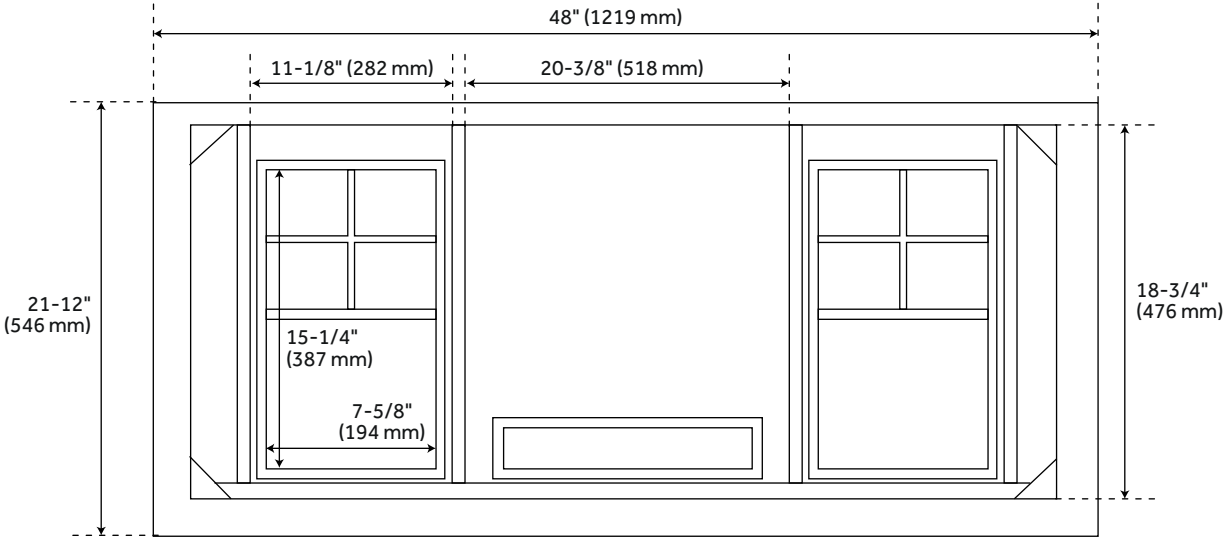

## FEATURES

Installation Type: Freestanding  
Features: Soft-Close Hinges; Matching Mirror  
Product Finish: White  
Material: Mahogany  
Number of Doors: 2  
Number of Drawers: 6  
Width: 48"  
Height: 34-1/8"  
Depth: 21-1/2"  
Assembly Required: No  
Number of Shelves: 1  
Dovetail Drawers: Yes  
Number of Basins: 1  
Vanity Top Options: No Top  
Faucet Centers: No Faucet Hole  
Faucet Included: No  
Adjustable Shelves: Yes  
Hardware Finish: Brushed Nickel  
Built-In Adjusters: Yes  
Sink Included: No  
Vanity Top Included: No  
Backsplash: No  
Mirror Included: No  
Recommended Accessories: 9976467, 9976469, 9976474, 9976477

## ADDITIONAL FEATURES

- Features 1 tilt-out drawer and 6 standard drawers.
- See Installation Instructions for directions to attach the vanity top and sink.
- All dimensions are ( $\pm 1/2$ ").
- [Wood finish samples available.](#)

# 48" CLAUDIA VANITY - WHITE

All dimensions and specifications are nominal and may vary. Use actual products for accuracy in critical situations.