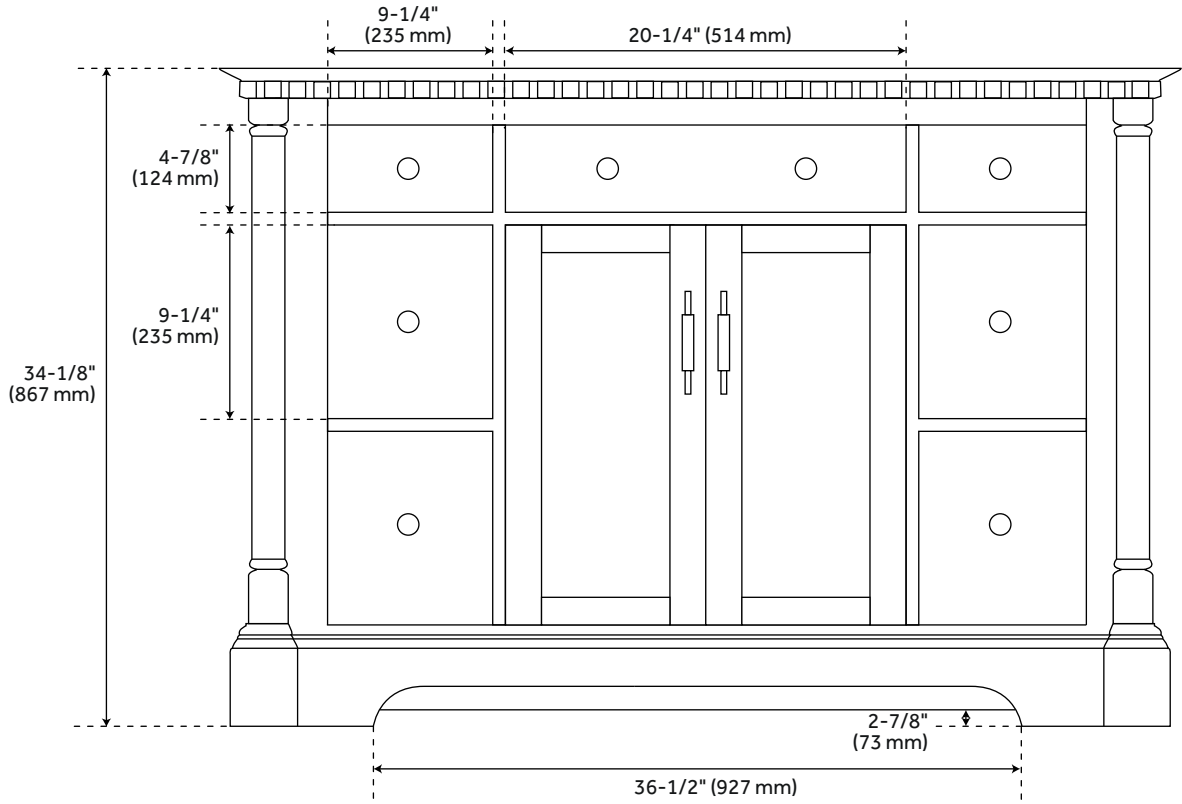

## FEATURES

Installation Type: Freestanding  
Features: Soft-Close Hinges; Matching Mirror  
Product Finish: White  
Material: Mahogany  
Number of Doors: 2  
Number of Drawers: 6  
Width: 48"  
Height: 34-1/8"  
Depth: 21-1/2"  
Assembly Required: No  
Number of Shelves: 1  
Dovetail Drawers: Yes  
Number of Basins: 1  
Vanity Top Options: No Top  
Faucet Centers: No Faucet Hole  
Faucet Included: No  
Adjustable Shelves: Yes  
Hardware Finish: Brushed Nickel  
Built-In Adjusters: Yes  
Sink Included: No  
Vanity Top Included: No  
Backsplash: No  
Mirror Included: No  
Recommended Accessories: 9976467, 9976469, 9976474, 9976477

## ADDITIONAL FEATURES

- Features 1 tilt-out drawer and 6 standard drawers.
- See Installation Instructions for directions to attach the vanity top and sink.
- All dimensions are ( $\pm 1/2$ ").
- [Wood finish samples available.](#)

# 48" CLAUDIA VANITY - WHITE

All dimensions and specifications are nominal and may vary. Use actual products for accuracy in critical situations.