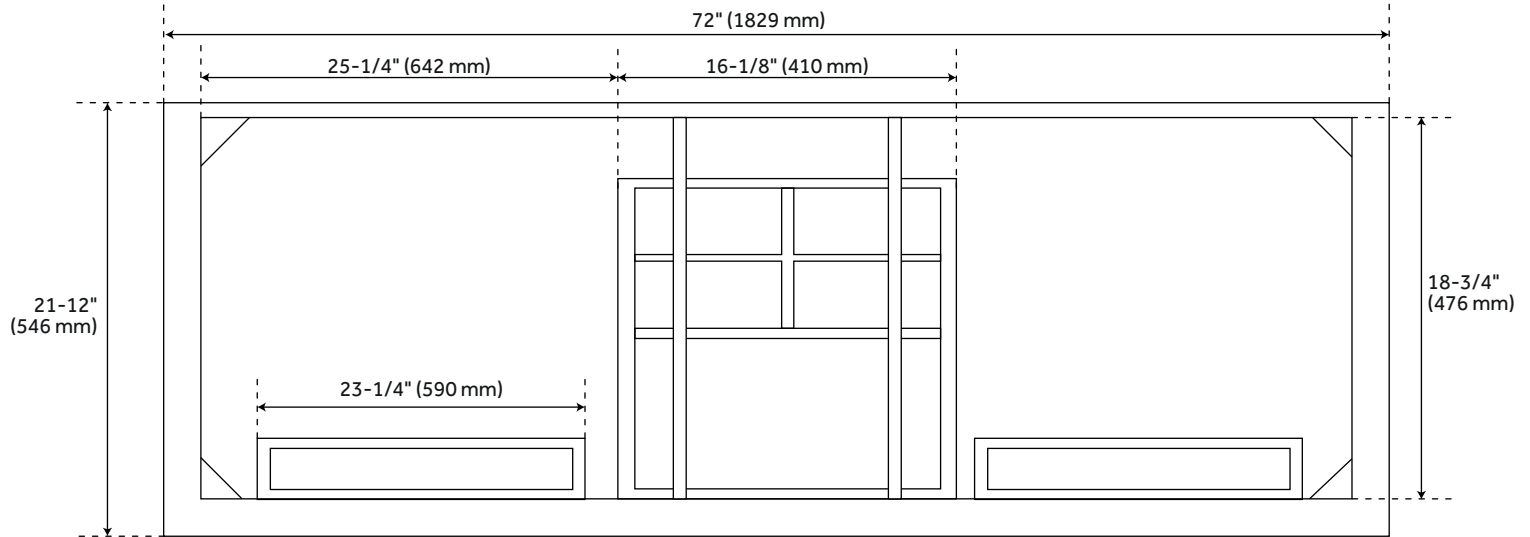

72" CLAUDIA DOUBLE VANITY WITH UNDERMOUNT SINKS - ANTIQUE COFFEE

SKU: 953831-72-UM

Code: SH484242, SH484370, SH484371, SH484372, SH484373

ASME A112.19.2/CSA B45.1
Massachusetts Accepted

FEATURES

Installation Type: Freestanding
Features: Soft-Close Hinges; Matching Mirror
Product Finish: Antique Coffee
Material: Mahogany
Number of Doors: 4
Number of Drawers: 3
Width: 72"
Height: 34-1/8"
Depth: 21-1/2"
Assembly Required: No
Number of Shelves: 2
Dovetail Drawers: Yes
Number of Basins: 2
Sink Installation: Undermount - Oval
Basin Length: 16"
Basin Width: 12-1/2"
Water Depth To Overflow: 5"
Fits Drain Hole Size: 1-1/2"
Faucet Included: No
Sink Material: Porcelain
Vanity Top Thickness: 3cm
Water Depth to Rim: 6"
Adjustable Shelves: Yes
Hardware Finish: Antique Brass
Built-In Adjusters: Yes
Sink Included: Optional
Sink Color: White
Basin Overflow: Yes
Vanity Top Included: Optional
Vanity Top Depth: 22"
Vanity Top Width: 73"
Mirror Included: No
Recommended Accessory: 9976464, 9976466, 9976471, 9976473

REVISED 1/5/2023

72" CLAUDIA DOUBLE VANITY WITH UNDERMOUNT SINKS - ANTIQUE COFFEE

SKU: 953831-72-UM

Code: SH484242, SH484370, SH484371, SH484372, SH484373

ADDITIONAL FEATURES

- If a vanity top is selected it will come with a matching backsplash and pair of white porcelain sinks.
- Features 2 tilt-out drawers and 3 standard drawers.
- Polished Carrara Marble is sourced from Italy.
- Each stone top is carved from a single piece of stone and will feature natural variations.
- See Installation Instructions for directions to attach the vanity top and sink.
- All dimensions are ($\pm 1/2$ ").
- [Wood finish samples available.](#)

REVISED 1/5/2023

72" CLAUDIA DOUBLE VANITY - ANTIQUE COFFEE

SKU: 484242

All dimensions and specifications are nominal and may vary. Use actual products for accuracy in critical situations.