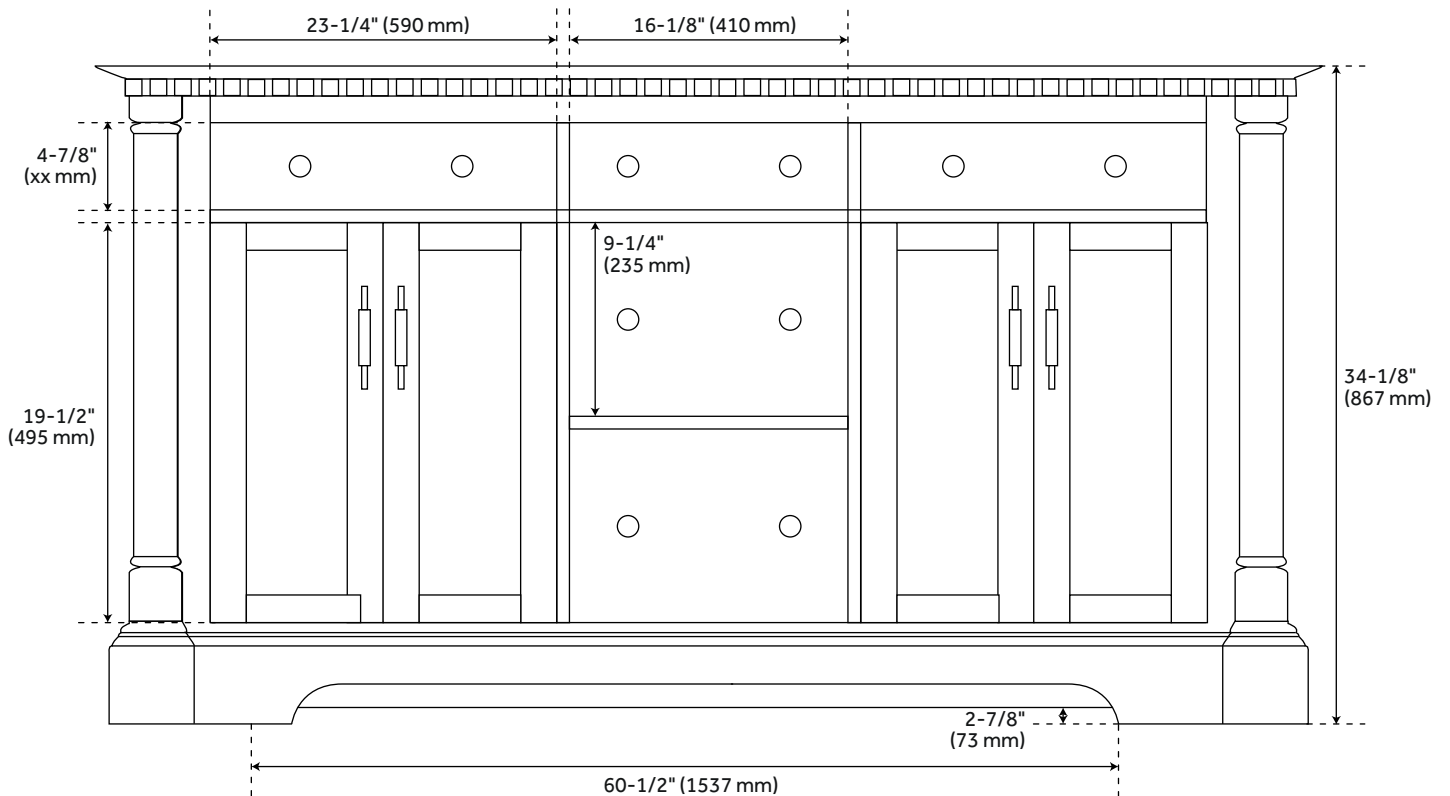

72" CLAUDIA DOUBLE VANITY WITH UNDERMOUNT SINKS - ANTIQUE COFFEE

SKU: 953831-72-UM

Code: SH484242, SH484370, SH484371, SH484372, SH484373

ASME A112.19.2/CSA B45.1
Massachusetts Accepted

FEATURES

Installation Type: Freestanding
Features: Soft-Close Hinges; Matching Mirror
Product Finish: Antique Coffee
Material: Mahogany
Number of Doors: 4
Number of Drawers: 3
Width: 72"
Height: 34-1/8"
Depth: 21-1/2"
Assembly Required: No
Number of Shelves: 2
Dovetail Drawers: Yes
Number of Basins: 2
Sink Installation: Undermount - Oval
Basin Length: 16"
Basin Width: 12-1/2"
Water Depth To Overflow: 5"
Fits Drain Hole Size: 1-1/2"
Faucet Included: No
Sink Material: Porcelain
Vanity Top Thickness: 3cm
Water Depth to Rim: 6"
Adjustable Shelves: Yes
Hardware Finish: Antique Brass
Built-In Adjusters: Yes
Sink Included: Optional
Sink Color: White
Basin Overflow: Yes
Vanity Top Included: Optional
Vanity Top Depth: 22"
Vanity Top Width: 73"
Mirror Included: No
Recommended Accessory: 9976464, 9976466, 9976471, 9976473

REVISED 1/5/2023

72" CLAUDIA DOUBLE VANITY WITH UNDERMOUNT SINKS - ANTIQUE COFFEE

SKU: 953831-72-UM

Code: SH484242, SH484370, SH484371, SH484372, SH484373

ADDITIONAL FEATURES

- If a vanity top is selected it will come with a matching backsplash and pair of white porcelain sinks.
- Features 2 tilt-out drawers and 3 standard drawers.
- Polished Carrara Marble is sourced from Italy.
- Each stone top is carved from a single piece of stone and will feature natural variations.
- See Installation Instructions for directions to attach the vanity top and sink.
- All dimensions are ($\pm 1/2$ ").
- [Wood finish samples available.](#)

REVISED 1/5/2023

72" CLAUDIA DOUBLE VANITY - ANTIQUE COFFEE

SKU: 484242

All dimensions and specifications are nominal and may vary. Use actual products for accuracy in critical situations.