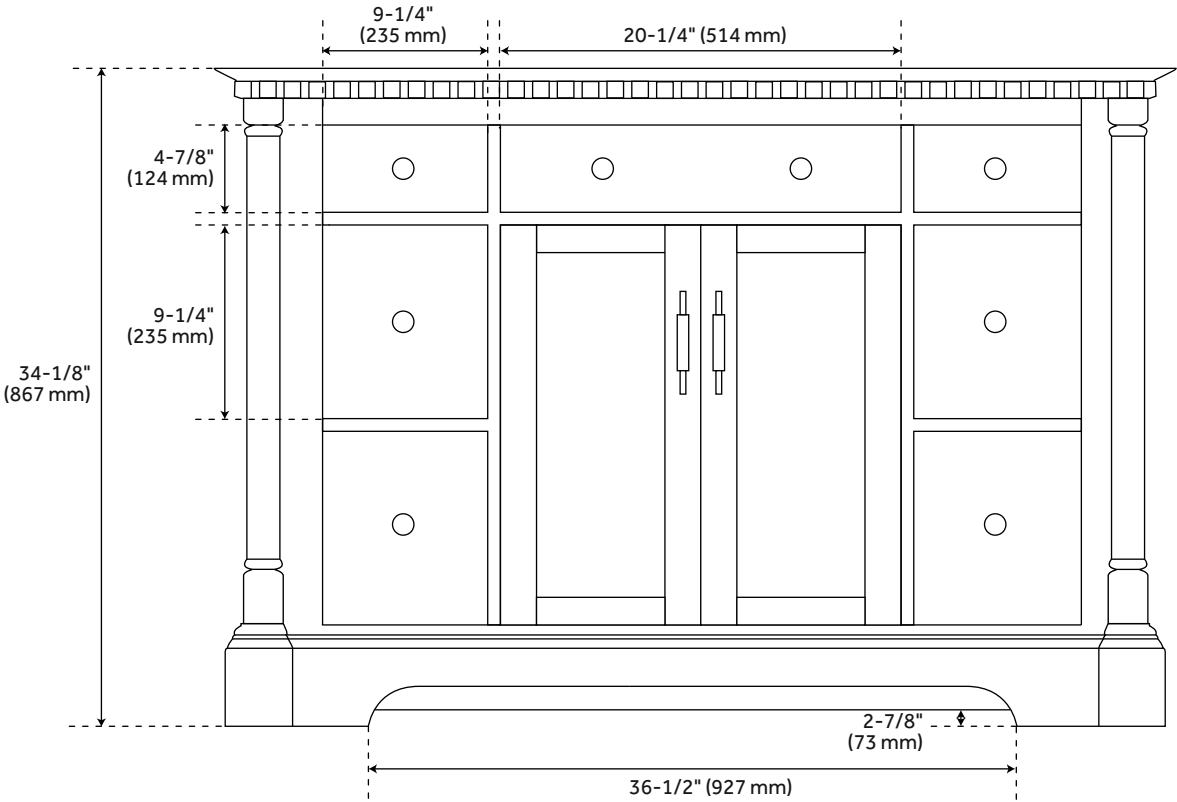

48" CLAUDIA VANITY WITH UNDERMOUNT SINK - ANTIQUE COFFEE

SKU: 953831-48-UM

Code: SH484240, SH484346, SH484347, SH484348, SH484349

ASME A112.19.2/CSA B45.1
Massachusetts Accepted

FEATURES

Installation Type: Freestanding
Features: Soft-Close Hinges; Matching Mirror
Product Finish: Antique Coffee
Material: Mahogany
Number of Doors: 2
Number of Drawers: 6
Width: 48"
Height: 34-1/8"
Depth: 21-1/2"
Assembly Required: No
Number of Shelves: 1
Dovetail Drawers: Yes
Number of Basins: 1
Sink Installation: Undermount - Oval
Basin Length: 16"
Basin Width: 12-1/2"
Water Depth To Overflow: 5"
Fits Drain Hole Size: 1-1/2"
Faucet Included: No
Sink Material: Porcelain
Vanity Top Thickness: 3cm
Water Depth to Rim: 6"
Adjustable Shelves: Yes
Hardware Finish: Antique Brass
Built-In Adjusters: Yes
Sink Included: Optional
Sink Color: White
Basin Overflow: Yes
Vanity Top Included: Optional
Vanity Top Depth: 22"
Vanity Top Width: 49"
Backsplash: Yes
Mirror Included: No
Recommended Accessory: 9976464, 9976466, 9976471, 9976473

REVISED 1/5/2023

48" CLAUDIA VANITY WITH UNDERMOUNT SINK - ANTIQUE COFFEE

SKU: 953831-48-UM

Code: SH484240, SH484346, SH484347, SH484348, SH484349

ADDITIONAL FEATURES

- If a vanity top is selected it will come with a matching backsplash and white porcelain sink.
- Features 1 tilt-out drawer and 6 standard drawers.
- Polished Carrara Marble is sourced from Italy.
- Each stone top is carved from a single piece of stone and will feature natural variations.
- See Installation Instructions for directions to attach the vanity top and sink.
- All dimensions are ($\pm 1/2$ ").
- [Wood finish samples available.](#)

REVISED 1/5/2023

48" CLAUDIA VANITY - ANTIQUE COFFEE

SKU: 484240

All dimensions and specifications are nominal and may vary. Use actual products for accuracy in critical situations.