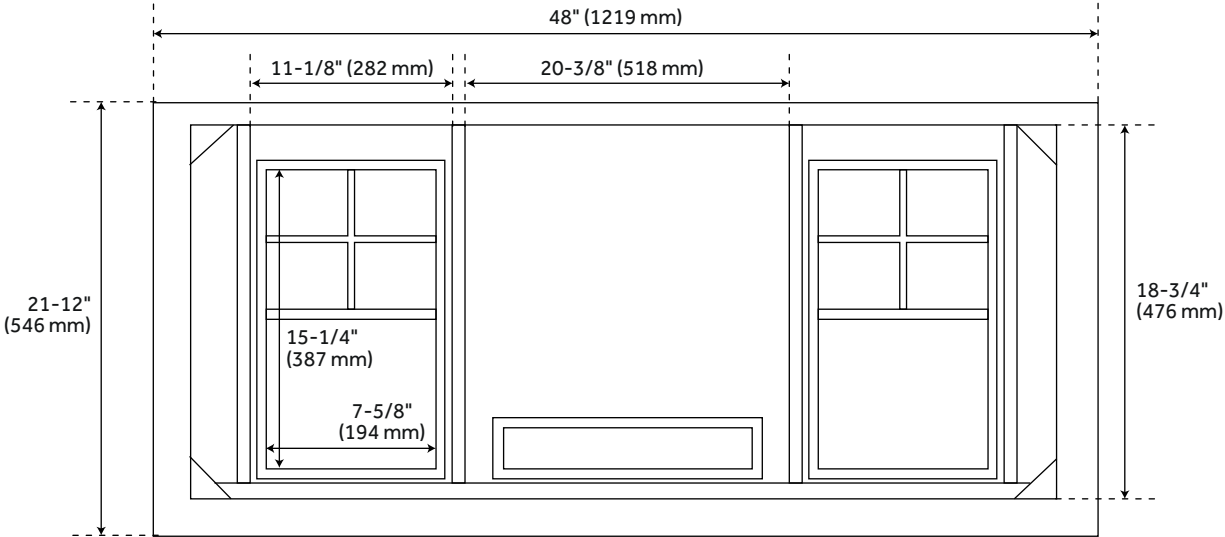

48" CLAUDIA VANITY WITH UNDERMOUNT SINK - ANTIQUE COFFEE

SKU: 953831-48-UM

Code: SH484240, SH484346, SH484347, SH484348, SH484349

ASME A112.19.2/CSA B45.1
Massachusetts Accepted

FEATURES

Installation Type: Freestanding
Features: Soft-Close Hinges; Matching Mirror
Product Finish: Antique Coffee
Material: Mahogany
Number of Doors: 2
Number of Drawers: 6
Width: 48"
Height: 34-1/8"
Depth: 21-1/2"
Assembly Required: No
Number of Shelves: 1
Dovetail Drawers: Yes
Number of Basins: 1
Sink Installation: Undermount - Oval
Basin Length: 16"
Basin Width: 12-1/2"
Water Depth To Overflow: 5"
Fits Drain Hole Size: 1-1/2"
Faucet Included: No
Sink Material: Porcelain
Vanity Top Thickness: 3cm
Water Depth to Rim: 6"
Adjustable Shelves: Yes
Hardware Finish: Antique Brass
Built-In Adjusters: Yes
Sink Included: Optional
Sink Color: White
Basin Overflow: Yes
Vanity Top Included: Optional
Vanity Top Depth: 22"
Vanity Top Width: 49"
Backsplash: Yes
Mirror Included: No
Recommended Accessory: 9976464, 9976466, 9976471, 9976473

REVISED 1/5/2023

48" CLAUDIA VANITY WITH UNDERMOUNT SINK - ANTIQUE COFFEE

SKU: 953831-48-UM

Code: SH484240, SH484346, SH484347, SH484348, SH484349

ADDITIONAL FEATURES

- If a vanity top is selected it will come with a matching backsplash and white porcelain sink.
- Features 1 tilt-out drawer and 6 standard drawers.
- Polished Carrara Marble is sourced from Italy.
- Each stone top is carved from a single piece of stone and will feature natural variations.
- See Installation Instructions for directions to attach the vanity top and sink.
- All dimensions are ($\pm 1/2$ ").
- [Wood finish samples available.](#)

REVISED 1/5/2023

48" CLAUDIA VANITY - ANTIQUE COFFEE

SKU: 484240

All dimensions and specifications are nominal and may vary. Use actual products for accuracy in critical situations.