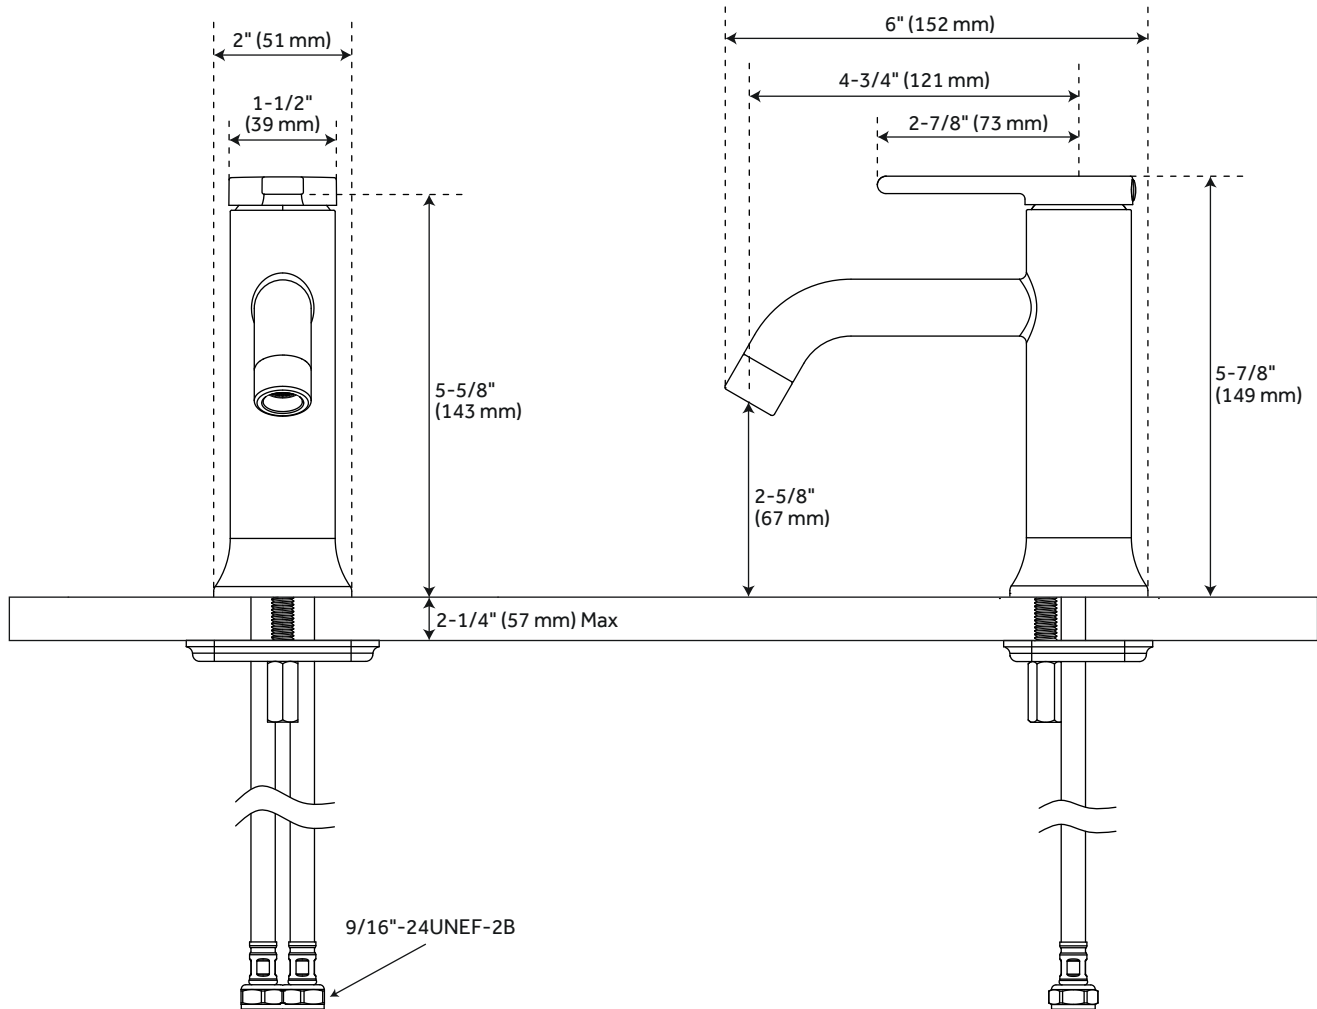

LENTZ

SINGLE-HOLE BATHROOM FAUCET

SKU: 951344

FEATURES

- Material: Brass
- Installation Type: Single-Hole
- Design: Modern
- Handle Type: Lever
- Hot and Cold Indicators: No
- Drain Included: Yes
- Maximum Flow Rate: 1.2 gpm (4.5 L/min)
@ 60 psi
- Drain is Compatible with Sinks that have
an Overflow Hole
- A Knurled and Smooth Aerator is Included
with the Faucet

CONTENTS

SINGLE-HOLE FAUCET PAGE 2

REVISED 05/17/2021

LENTZ

SINGLE-HOLE BATHROOM FAUCET

SKU: 951344

FEATURES

Max Countertop Thickness: 2-1/4"
 Length: 2"
 Width: 6"
 Height: 5-7/8"
 Height to Spout: 2-5/8"
 Spout Reach: 4-3/4"
 Handle Height: 5-5/8"
 Handle Length: 2-7/8"
 Base Plate Diameter: 2"
 IPS: 1/2"

CODES/STANDARDS

cUPC
 ASME A112.18.1/CSA B125.1
 NSF/ANSI 61
 NSF/ANSI 372
 WaterSense
 CEC Listed
 Massachusetts Accepted

PRODUCT IMAGE

All dimensions and specifications are nominal and may vary. Use actual products for accuracy in critical situations.