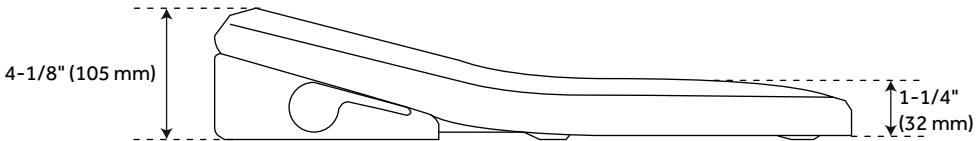

WAYCREST BIDET SEAT

SKU: 483613
Code: SH483613

FEATURES

Features: Soft-Close Hinges
Product Finish: White
Material: Plastic
Length: 16"
Width: 19-1/2"
Height: 4-1/8"
Handle Type: Lever
Bowl Shape: Elongated
Weight: 11

ASME A112.4.2/CSA B45.16

REVISED 2/8/2024

WAYCREST BIDET SEAT

SKU: 483613
Code: SH483613

ADDITIONAL FEATURES

- Seat features soft close hinges.

REVISED 2/8/2024

WAYCREST BIDET SEAT

All dimensions and specifications are nominal and may vary. Use actual products for accuracy in critical situations.