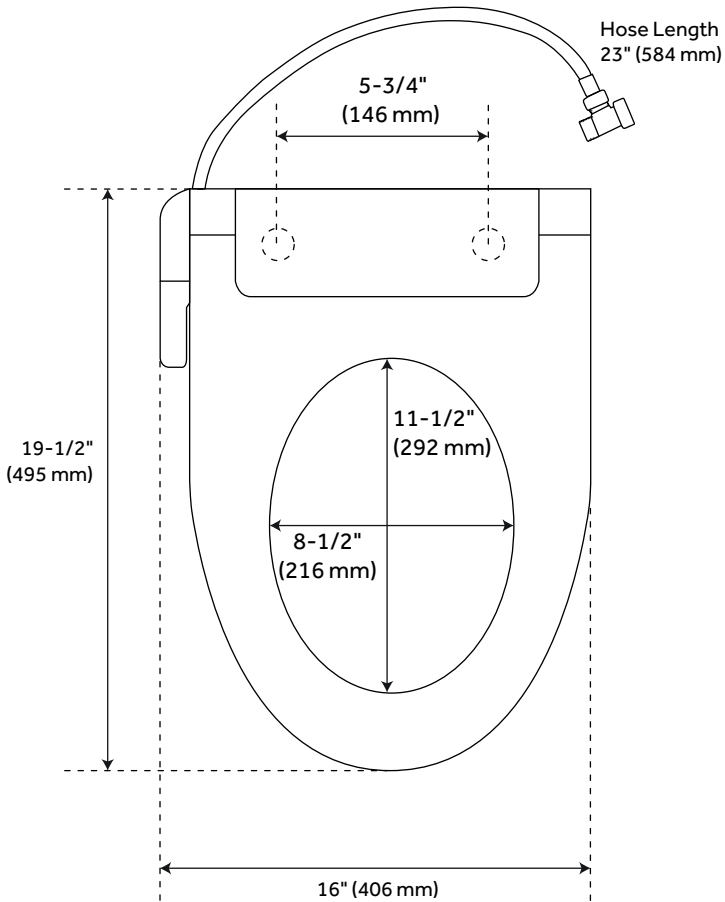

WAYCREST BIDET SEAT

SKU: 483613
Code: SH483613

FEATURES

Features: Soft-Close Hinges
Product Finish: White
Material: Plastic
Length: 16"
Width: 19-1/2"
Height: 4-1/8"
Handle Type: Lever
Bowl Shape: Elongated
Weight: 11

ASME A112.4.2/CSA B45.16

REVISED 2/8/2024

WAYCREST BIDET SEAT

SKU: 483613
Code: SH483613

ADDITIONAL FEATURES

- Seat features soft close hinges.

REVISED 2/8/2024

WAYCREST BIDET SEAT

All dimensions and specifications are nominal and may vary. Use actual products for accuracy in critical situations.