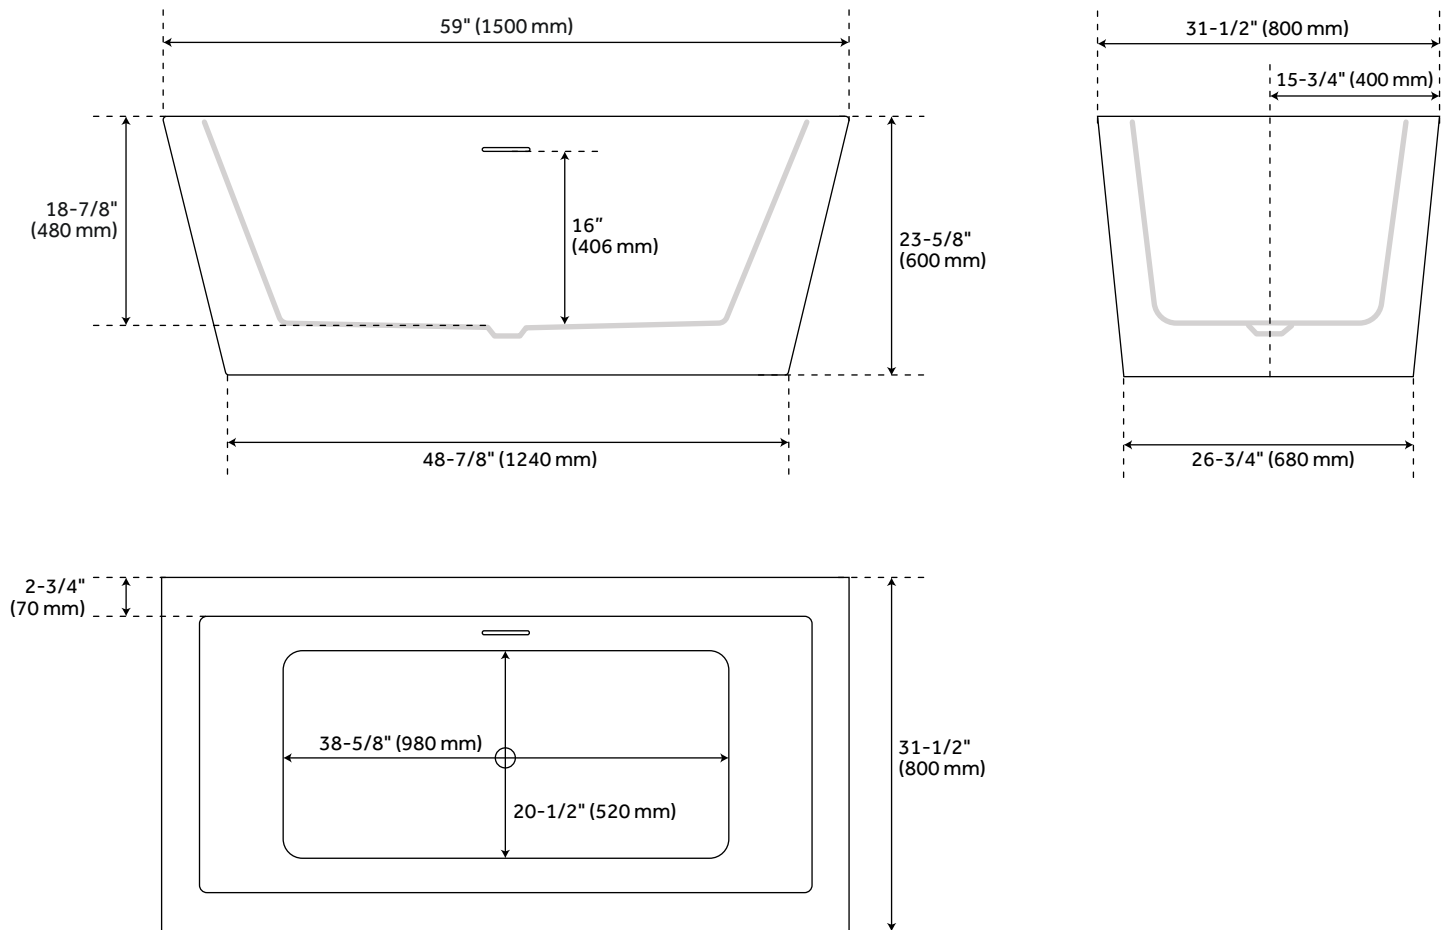

59" MAYIM ACRYLIC FREESTANDING TUB - MATTE WHITE

SKU: 953622-59

CODES/STANDARDS

CSA B45.5/IAPMO Z124

FEATURES

Features: Integral Drain & Overflow
Design: Modern
Product Finish: Matte White
Length: 59"
Width: 31-1/2"
Height: 23-5/8"
Water Depth To Overflow: 16"
Exterior Treatment: Matte
Interior Treatment: Matte
Drain Included: Yes
Drain Finish: White
Faucet Included: No
Shape: Oval
Tub Overflow: Yes
Integral Drain & Overflow: Yes
Tub Material: Acrylic
Tub Interior Length: 38-5/8"
Tub Interior Width: 20-1/2"
Tap Deck: No
Faucet Drillings: No Drillings
Built-In Adjusters: Yes
Tub Weight Uncrated (lbs): 121
Tub Weight Crated (lbs): 261
Blower: No

Code:
REVISED 6/14/2022

59" MAYIM ACRYLIC FREESTANDING TUB - MATTE WHITE

SKU: 953622-59

All dimensions and specifications are nominal and may vary. Use actual products for accuracy in critical situations.