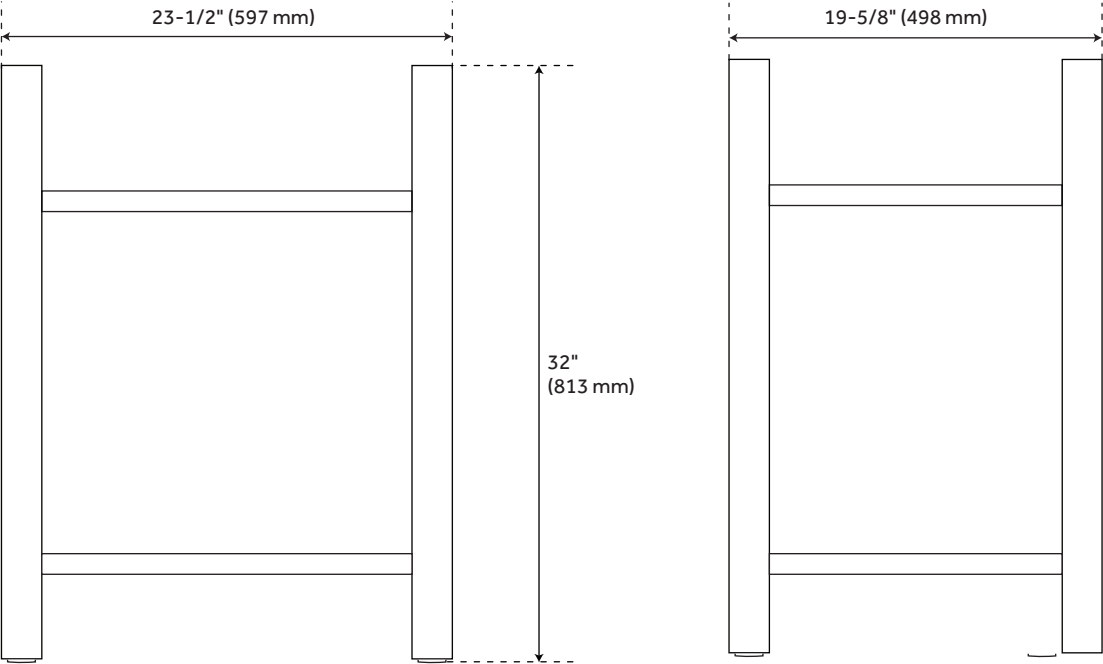

24" HALYARD CONSOLE SINK WITH MODERN TOP

SKU: 953616
Code: SHCTM24201

FEATURES

Installation Type: Wall Mount
Material: Vitreous China
Length: 24-1/8"
Width: 20-3/8"
Height: 35-1/2"
Sink Shape: Rectangle
Number of Basins: 1
Sink Installation: integral
Overflow Hole: Yes
Basin Length: 18-3/4"
Basin Width: 11-7/8"
Basin Depth: 4-3/8"
Water Depth To Overflow: 3-3/8"
Rim Thickness: 2-1/2"
Fits Drain Hole Size: 1-1/2"
Exterior Treatment: Smooth
Interior Treatment: Smooth
Drain Included: No
Faucet Included: No
Stand Material: Stianless steel
Water Depth to Rim: 4-3/8"
Weight: 65

REVISED 2/2/2024

24" HALYARD CONSOLE SINK WITH MODERN TOP

SKU: 953616

Code: SHCTM24201

ADDITIONAL FEATURES

- Includes counter top with integral sink and Stainless steel stand.

REVISED 2/2/2024

24" HALYARD CONSOLE SINK WITH MODERN TOP

All dimensions and specifications are nominal and may vary. Use actual products for accuracy in critical situations.

24" HALYARD CONSOLE SINK WITH MODERN TOP

All dimensions and specifications are nominal and may vary. Use actual products for accuracy in critical situations.