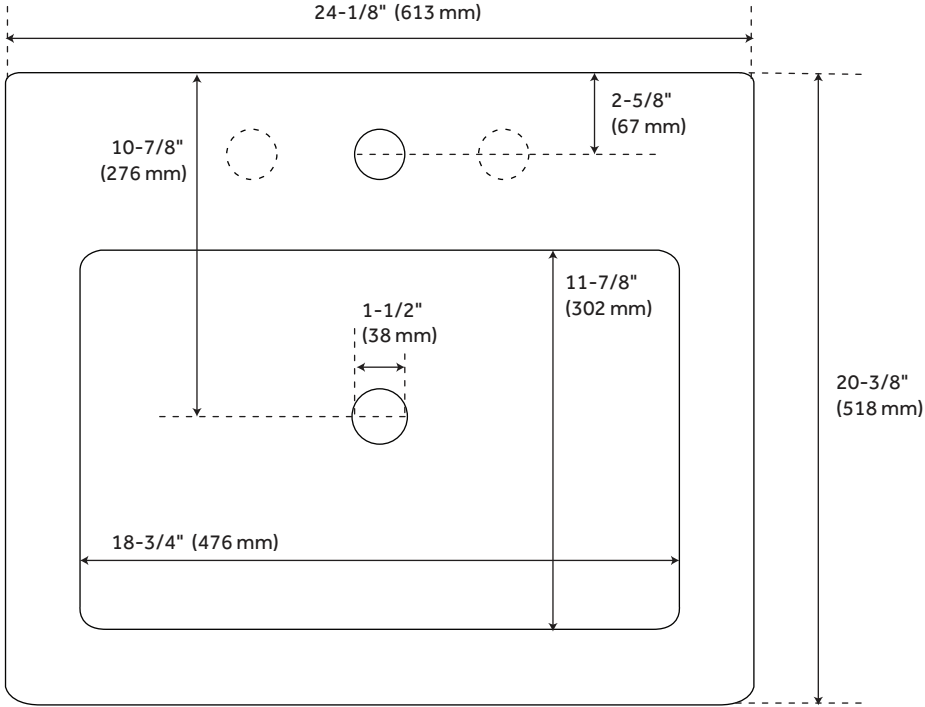

24" HALYARD CONSOLE SINK WITH MODERN TOP

SKU: 953616
Code: SHCTM24201

FEATURES

Installation Type: Wall Mount
Material: Vitreous China
Length: 24-1/8"
Width: 20-3/8"
Height: 35-1/2"
Sink Shape: Rectangle
Number of Basins: 1
Sink Installation: integral
Overflow Hole: Yes
Basin Length: 18-3/4"
Basin Width: 11-7/8"
Basin Depth: 4-3/8"
Water Depth To Overflow: 3-3/8"
Rim Thickness: 2-1/2"
Fits Drain Hole Size: 1-1/2"
Exterior Treatment: Smooth
Interior Treatment: Smooth
Drain Included: No
Faucet Included: No
Stand Material: Stianless steel
Water Depth to Rim: 4-3/8"
Weight: 65

REVISED 2/2/2024

24" HALYARD CONSOLE SINK WITH MODERN TOP

SKU: 953616

Code: SHCTM24201

ADDITIONAL FEATURES

- Includes counter top with integral sink and Stainless steel stand.

REVISED 2/2/2024

24" HALYARD CONSOLE SINK WITH MODERN TOP

All dimensions and specifications are nominal and may vary. Use actual products for accuracy in critical situations.

24" HALYARD CONSOLE SINK WITH MODERN TOP

All dimensions and specifications are nominal and may vary. Use actual products for accuracy in critical situations.