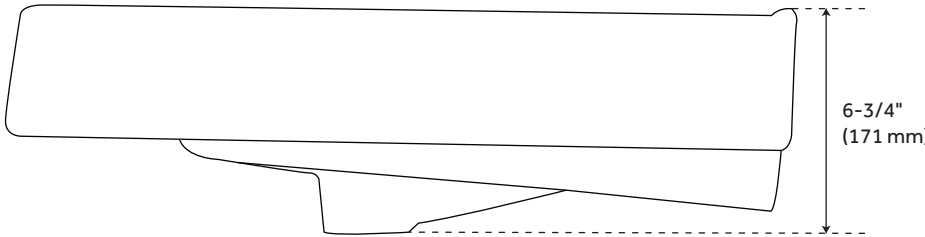

24" HALYARD CONSOLE SINK WITH MODERN TOP

SKU: 953616
Code: SHCTM24201

FEATURES

Installation Type: Wall Mount
Material: Vitreous China
Length: 24-1/8"
Width: 20-3/8"
Height: 35-1/2"
Sink Shape: Rectangle
Number of Basins: 1
Sink Installation: integral
Overflow Hole: Yes
Basin Length: 18-3/4"
Basin Width: 11-7/8"
Basin Depth: 4-3/8"
Water Depth To Overflow: 3-3/8"
Rim Thickness: 2-1/2"
Fits Drain Hole Size: 1-1/2"
Exterior Treatment: Smooth
Interior Treatment: Smooth
Drain Included: No
Faucet Included: No
Stand Material: Stianless steel
Water Depth to Rim: 4-3/8"
Weight: 65

REVISED 2/2/2024

24" HALYARD CONSOLE SINK WITH MODERN TOP

SKU: 953616

Code: SHCTM24201

ADDITIONAL FEATURES

- Includes counter top with integral sink and Stainless steel stand.

REVISED 2/2/2024

24" HALYARD CONSOLE SINK WITH MODERN TOP

All dimensions and specifications are nominal and may vary. Use actual products for accuracy in critical situations.

24" HALYARD CONSOLE SINK WITH MODERN TOP

All dimensions and specifications are nominal and may vary. Use actual products for accuracy in critical situations.