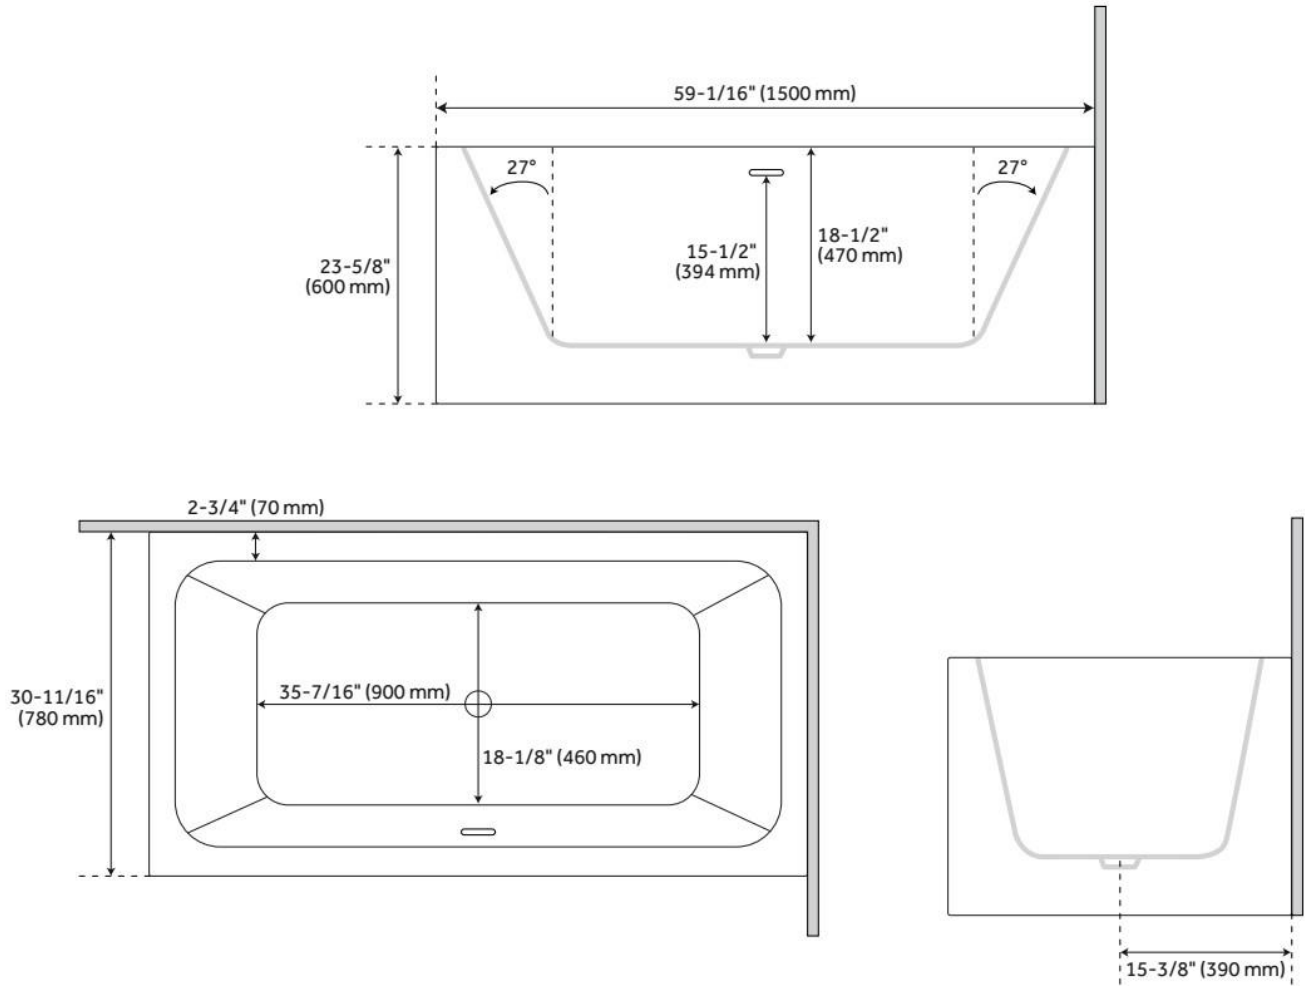

ALIYAH ACRYLIC CORNER TUB

SKU: 928255

Code: SH480863, SH480860

FEATURES

Tub Material: Acrylic
Product Finish: White
Shape: Rectangle
Tub Drain Placement: Center
Drain Included: Yes
Water Depth to Overflow: 15-1/2"
Water Capacity (Gallons): 52.8
Built-In Adjusters: Yes
Tub Weight Uncrated (lbs): 99
Optional Accessory: 428473

CSA B45.5/IAPMO Z124, Massachusetts Accepted, LISTED ID: SH112121*, SH112122*

ADDITIONAL FEATURES

- Dimensions: 59" L x 31" W (front to back) x 23" H ($\pm 1/2"$). Weight uncrated/crated: 99/136 lbs.

REVISED 6/20/2024

ALIYAH ACRYLIC CORNER TUB

SKU: 928255

Code: SH480863, SH480860

REVISED 6/20/2024