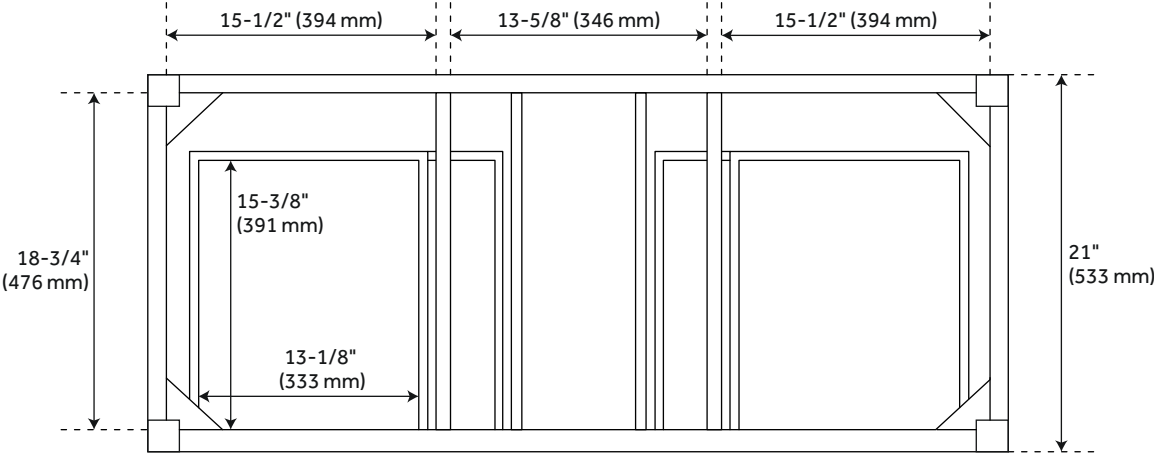

48" ROBERTSON VANITY WITH RECTANGULAR UNDERMOUNT SINK - UNFINISHED

SKU: 953748-48-RUMB

FEATURES

Installation Type: Freestanding
Product Finish: Unfinished
Material: Wood
Number of Drawers: 4
Width: 48"
Height: 34-1/4"
Depth: 21"
Assembly Required: No
Dovetail Drawers: Yes
Number of Basins: 1
Sink Installation: Undermount - Rectangle
Faucet Included: No
Sink Material: Porcelain
Sink Included: Optional
Sink Color: White
Vanity Top Included: Optional
Mirror Included: No

ASME A112.19.2/CSA B45.1
Massachusetts Accepted

REVISED 9/6/2022

48" ROBERTSON VANITY WITH RECTANGULAR UNDERMOUNT SINK - UNFINISHED

SKU: 953748-48-RUMB

ADDITIONAL FEATURES

- Due to its untreated build, consistent wood color is not guaranteed and variances may be more present when using lighter stains.
- Use a pre-stain wood conditioner for optimal application.
- For a tailored result, hardware is sold separately and pilot holes are to be drilled on-site.
- If a vanity top is selected, it will come with a backsplash and a white porcelain sink.
- Granite is A-grade. Polished Carrara Marble is sourced from Italy.
- Each stone top is carved from a single piece of stone and will feature natural variations.
- Porcelain sink has an overflow with optional chrome cover.
- See Installation Instructions for directions to attach the vanity top and sink.
- All dimensions are ($\pm 1/2"$).

REVISED 9/6/2022

48" ROBERTSON CONSOLE VANITY - UNFINISHED

SKU: 483610

All dimensions and specifications are nominal and may vary. Use actual products for accuracy in critical situations.