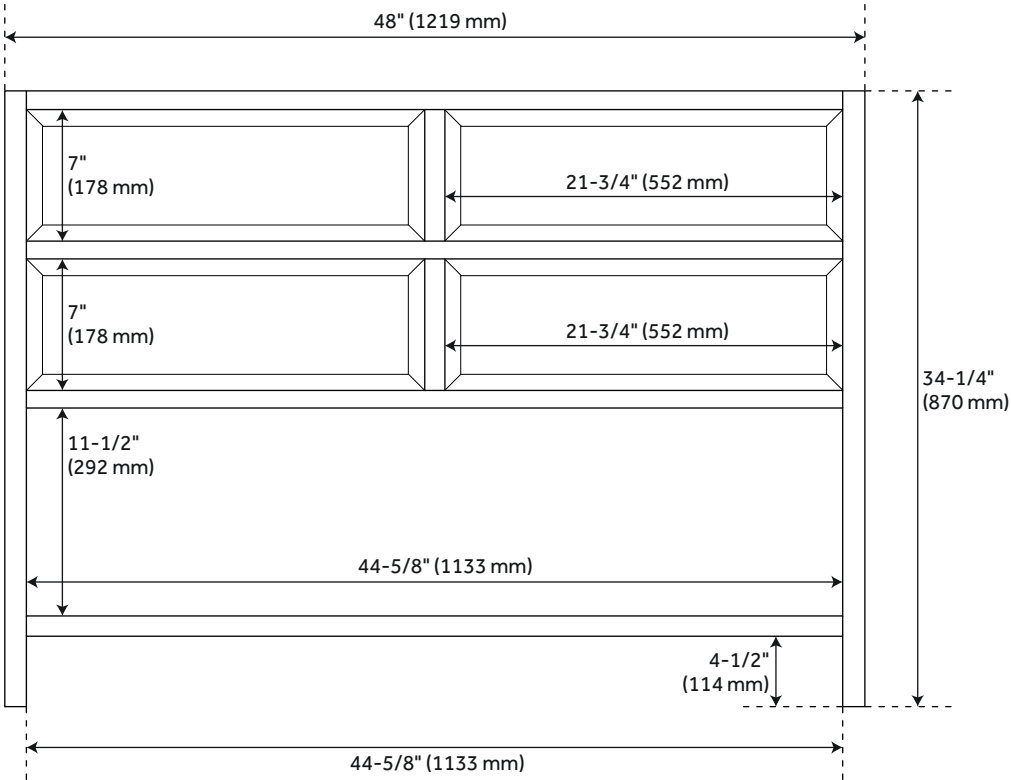

48" ROBERTSON VANITY WITH RECTANGULAR UNDERMOUNT SINK - UNFINISHED

SKU: 953748-48-RUMB

FEATURES

Installation Type: Freestanding
Product Finish: Unfinished
Material: Wood
Number of Drawers: 4
Width: 48"
Height: 34-1/4"
Depth: 21"
Assembly Required: No
Dovetail Drawers: Yes
Number of Basins: 1
Sink Installation: Undermount - Rectangle
Faucet Included: No
Sink Material: Porcelain
Sink Included: Optional
Sink Color: White
Vanity Top Included: Optional
Mirror Included: No

ASME A112.19.2/CSA B45.1
Massachusetts Accepted

REVISED 9/6/2022

48" ROBERTSON VANITY WITH RECTANGULAR UNDERMOUNT SINK - UNFINISHED

SKU: 953748-48-RUMB

ADDITIONAL FEATURES

- Due to its untreated build, consistent wood color is not guaranteed and variances may be more present when using lighter stains.
- Use a pre-stain wood conditioner for optimal application.
- For a tailored result, hardware is sold separately and pilot holes are to be drilled on-site.
- If a vanity top is selected, it will come with a backsplash and a white porcelain sink.
- Granite is A-grade. Polished Carrara Marble is sourced from Italy.
- Each stone top is carved from a single piece of stone and will feature natural variations.
- Porcelain sink has an overflow with optional chrome cover.
- See Installation Instructions for directions to attach the vanity top and sink.
- All dimensions are ($\pm 1/2"$).

REVISED 9/6/2022

48" ROBERTSON CONSOLE VANITY - UNFINISHED

SKU: 483610

All dimensions and specifications are nominal and may vary. Use actual products for accuracy in critical situations.