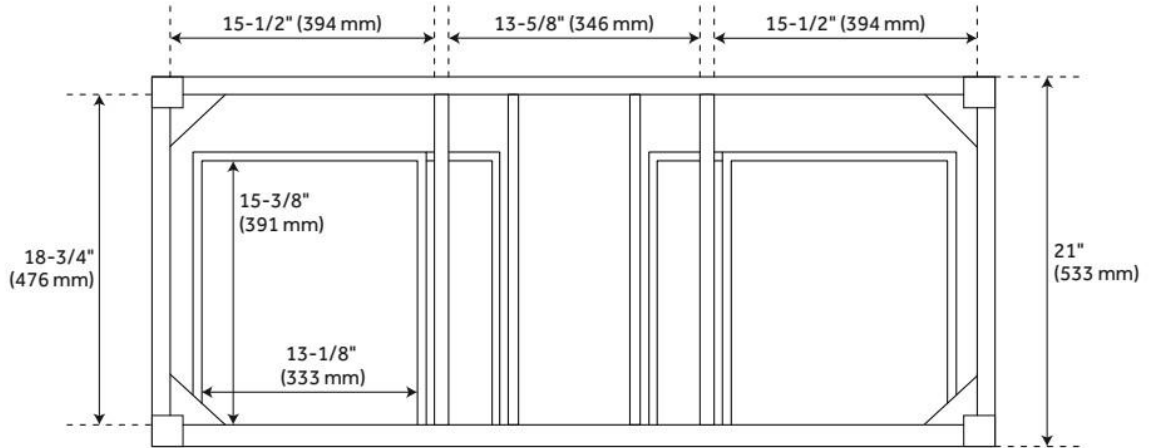

48" ROBERTSON VANITY WITH RECTANGULAR UNDERMOUNT SINK - UNFINISHED

SKU: 953748-48-RUMB

Code: SH483619, SH483620, SH483621, SH483622, SH483623, SH483624, SH483625, SH483626, SH483628, SH483629

REVISED 8/5/2024